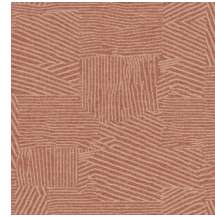

Technical specifications

Reference	<u>53010</u>
Product category	Refined
Composition	Wallpaper on non-woven backing
Description	Timeless wallpaper that interprets geometry in a new, modernistic way
Dimensions	Rolls of 8.50 m x 0.70 m = 6 m ² (9.30 yds x 27.56" = 64 sq. ft.)
Pattern repeat	Drop match 64/32 cm (25.20"/12.60")
Adhesive	Arte Clearpro or a good quality dispersion adhesive
How to paste	Paste the wall
Light resistance	Good lightfastness
How to remove	Strippable
Fire retardant EU	B-s1, d0
Fire retardant US	Class A
Maintenance	Washable
IMO Certified	

0493/22

Colourways (4)

53010

53011

53012

53013

View

More info? [Click here](#)