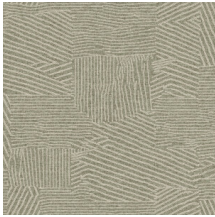

FURROW

Collection Essentials Modulaire

Story behind the collection

Modulaire brings a strong example of artistry, with geometric prints in the lead. With lines, surfaces and objects that stand out for their simplicity. The collection interprets geometry in a new, modernistic way. The fine structure perfectly reflects the warmth and subtlety of the textiles.

Technical specifications

Reference	<u>53010</u>
Product category	Refined
Composition	Wallpaper on non-woven backing
Description	Timeless wallpaper that interprets geometry in a new, modernistic way
Dimensions	Rolls of 8.50 m x 0.70 m = 6 m ² (9.30 yds x 27.56" = 64 sq. ft.)
Pattern repeat	Drop match 64/32 cm (25.20"/12.60")
Adhesive	Arte Clearpro or a good quality dispersion adhesive
How to paste	Paste the wall
Light resistance	Good lightfastness
How to remove	Strippable
Fire retardant EU	B-s1, d0
Fire retardant US	Class A
Maintenance	Washable
IMO Certified	

0493/22

Colourways (4)

53010

53011

53012

53013

View

More info? [Click here](#)