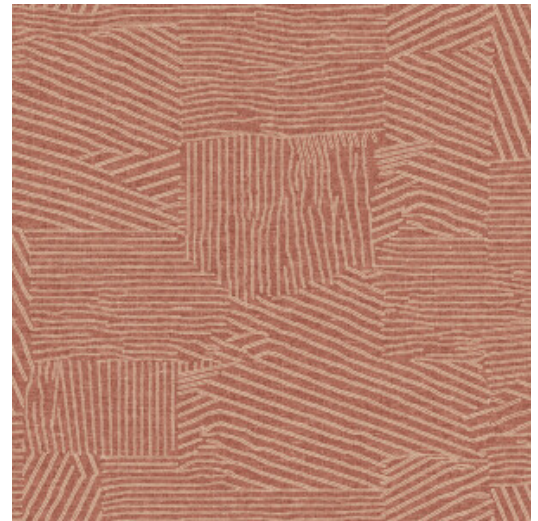

FURROW

Collection Essentials Modulaire

Story behind the collection

Modulaire brings a strong example of artistry, with geometric prints in the lead. With lines, surfaces and objects that stand out for their simplicity. The collection interprets geometry in a new, modernistic way. The fine structure perfectly reflects the warmth and subtlety of the textiles.

Technical specifications

Reference	<u>53013</u>
Product category	Refined
Composition	Wallpaper on non-woven backing
Description	Timeless wallpaper that interprets geometry in a new, modernistic way
Dimensions	Rolls of 8.50 m x 0.70 m = 6 m² (9.30 yds x 27.56" = 64 sq. ft.)
Pattern repeat	Drop match 64/32 cm (25.20"/12.60")
Adhesive	Arte Clearpro or a good quality dispersion adhesive
How to paste	Paste the wall
Light resistance	Good lightfastness
How to remove	Strippable
Fire retardant EU	B-s1, d0
Fire retardant US	Class A
Maintenance	Washable
IMO Certified	

0493/22