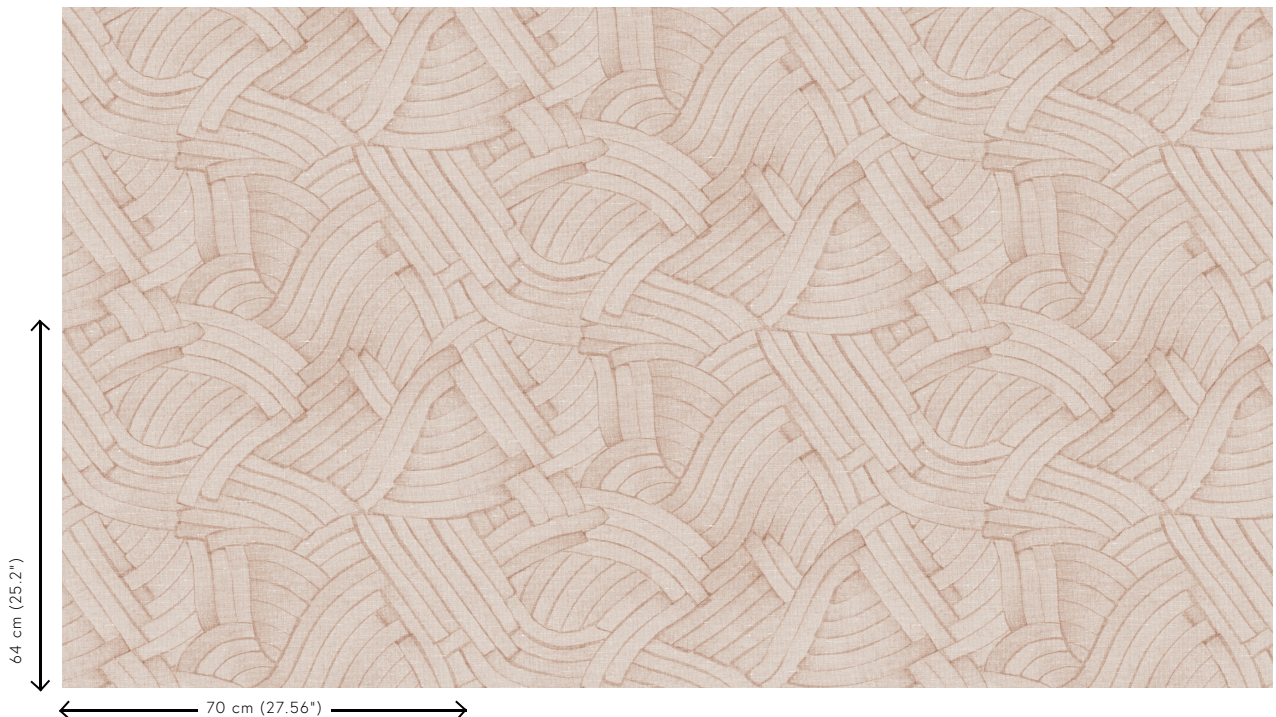

Technical specifications

Reference	<u>53020</u>
Product category	Refined
Composition	Wallpaper on non-woven backing
Description	Timeless wallpaper that interprets geometry in a new, modernistic way
Dimensions	Rolls of 8.50 m x 0.70 m = 6 m ² (9.30 yds x 27.56" = 64 sq. ft.)
Pattern repeat	Drop match 64/32 cm (25.20"/12.60")
Adhesive	Arte Clearpro or a good quality dispersion adhesive
How to paste	Paste the wall
Light resistance	Good lightfastness
How to remove	Strippable
Fire retardant EU	B-s1, d0
Fire retardant US	Class A
Maintenance	Washable
IMO Certified	

0493/22

Colourways (4)

53020

53021

53022

53023

View

More info? [Click here](#)