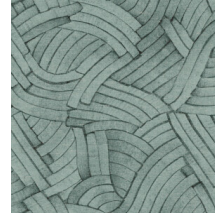

Technical specifications

Reference	<u>53020</u>
Product category	Refined
Composition	Wallpaper on non-woven backing
Description	Timeless wallpaper that interprets geometry in a new, modernistic way
Dimensions	Rolls of 8.50 m x 0.70 m = 6 m ² (9.30 yds x 27.56" = 64 sq. ft.)
Pattern repeat	Drop match 64/32 cm (25.20"/12.60")
Adhesive	Arte Clearpro or a good quality dispersion adhesive
How to paste	Paste the wall
Light resistance	Good lightfastness
How to remove	Strippable
Fire retardant EU	B-s1, d0
Fire retardant US	Class A
Maintenance	Washable
IMO Certified	

0493/22

Colourways (4)

53020

53021

53022

53023

View

More info? [Click here](#)