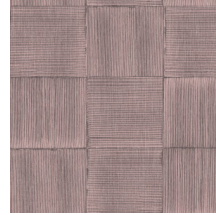

Technical specifications

Reference	<u>53040</u>
Product category	Refined
Composition	Wallpaper on non-woven backing
Description	Timeless wallpaper that interprets geometry in a new, modernistic way
Dimensions	Rolls of 8.50 m x 0.70 m = 6 m ² (9.30 yds x 27.56" = 64 sq. ft.)
Pattern repeat	Drop match 64/42.66 cm (25.20"/16.80")
Adhesive	Arte Clearpro or a good quality dispersion adhesive
How to paste	Paste the wall
Light resistance	Good lightfastness
How to remove	Strippable
Fire retardant EU	B-s1, d0
Fire retardant US	Class A
Maintenance	Washable
IMO Certified	

0493/22

Colourways (4)

53040

53041

53042

53043

View

More info? [Click here](#)