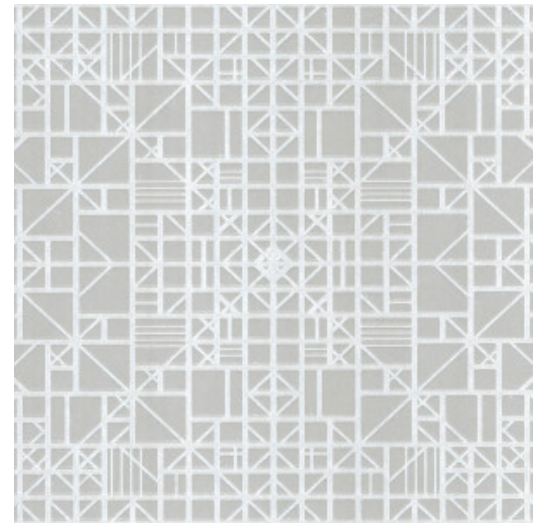

WINDOW

Collection Monochrome

Story behind the collection

Monochrome is a work in a single colour. A familiar technique that you often come across in the world of art and photography. It was the source of inspiration for Monochrome, a new series of wallpapers with a luxurious finish. The collection gives monochrome hues a new dimension using a new technique with relief inks.

Technical specifications

Reference	<u>54000</u>
Product category	Refined
Composition	Wallpaper on non-woven backing
Dimensions	Rolls of 8.50 m x 0.70 m = 6 m² (9.30 yds x 27.56" = 64 sq. ft.)
Pattern repeat	Straight match 64 cm (25.20")
Remark	Non-woven wallpaper with glossy relief inks
Adhesive	Arte Clearpro or a good quality dispersion adhesive
How to paste	Paste the wall
Light resistance	Good lightfastness
How to remove	Strippable
Fire retardant EU	B-s1, d0
Fire retardant US	Class A
Maintenance	Spongeable during hanging (dab away damp glue)

IMO Certified

0493/22