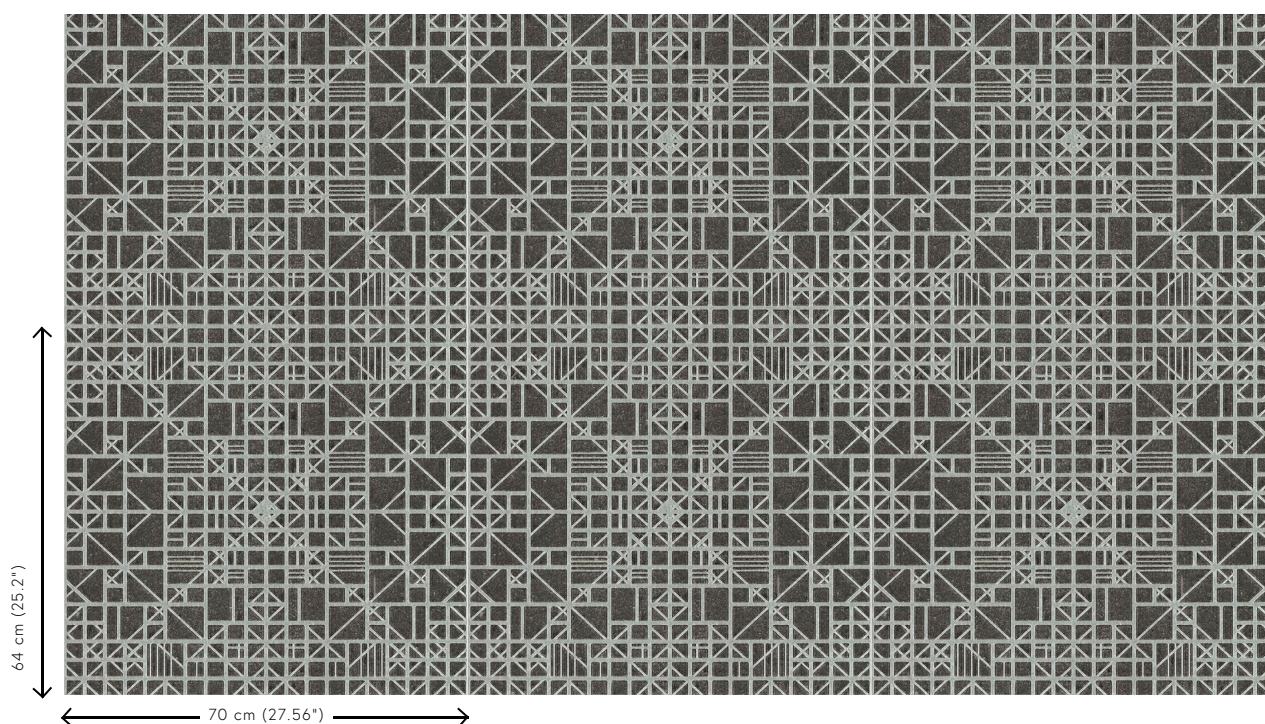

WINDOW

Collection Monochrome

Story behind the collection

Monochrome is a work in a single colour. A familiar technique that you often come across in the world of art and photography. It was the source of inspiration for Monochrome, a new series of wallpapers with a luxurious finish. The collection gives monochrome hues a new dimension using a new technique with relief inks.

Technical specifications

Reference	<u>54001</u>
Product category	Refined
Composition	Wallpaper on non-woven backing
Dimensions	Rolls of 8.50 m x 0.70 m = 6 m ² (9.30 yds x 27.56" = 64 sq. ft.)
Pattern repeat	Straight match 64 cm (25.20")
Remark	Non-woven wallpaper with glossy relief inks
Adhesive	Arte Clearpro or a good quality dispersion adhesive
How to paste	Paste the wall
Light resistance	Good lightfastness
How to remove	Strippable
Fire retardant EU	B-s1, d0
Fire retardant US	Class A
Maintenance	Spongeable during hanging (dab away damp glue)

IMO Certified

Colourways (5)

54000

54001

54002

54003

54004

View