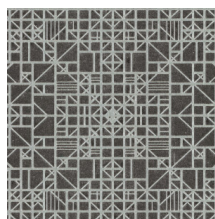

WINDOW

Collection Monochrome

Story behind the collection

Monochrome is a work in a single colour. A familiar technique that you often come across in the world of art and photography. It was the source of inspiration for Monochrome, a new series of wallpapers with a luxurious finish. The collection gives monochrome hues a new dimension using a new technique with relief inks.

Technical specifications

Reference	<u>54001</u>
Product category	Refined
Composition	Wallpaper on non-woven backing
Dimensions	Rolls of 8.50 m x 0.70 m = 6 m ² (9.30 yds x 27.56" = 64 sq. ft.)
Pattern repeat	Straight match 64 cm (25.20")
Remark	Non-woven wallpaper with glossy relief inks
Adhesive	Arte Clearpro or a good quality dispersion adhesive
How to paste	Paste the wall
Light resistance	Good lightfastness
How to remove	Strippable
Fire retardant EU	B-s1, d0
Fire retardant US	Class A
Maintenance	Spongeable during hanging (dab away damp glue)

IMO Certified

Colourways (5)

54000

54001

54002

54003

54004

View