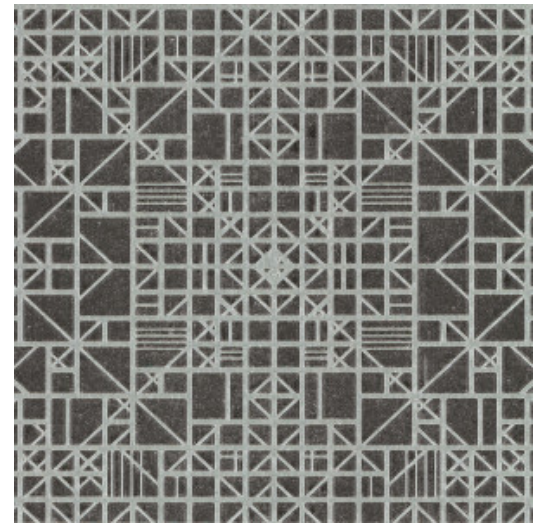

WINDOW

Collection Monochrome

Story behind the collection

Monochrome is a work in a single colour. A familiar technique that you often come across in the world of art and photography. It was the source of inspiration for Monochrome, a new series of wallpapers with a luxurious finish. The collection gives monochrome hues a new dimension using a new technique with relief inks.

Technical specifications

Reference	<u>54001</u>
Product category	Refined
Composition	Wallpaper on non-woven backing
Dimensions	Rolls of 8.50 m x 0.70 m = 6 m² (9.30 yds x 27.56" = 64 sq. ft.)
Pattern repeat	Straight match 64 cm (25.20")
Remark	Non-woven wallpaper with glossy relief inks
Adhesive	Arte Clearpro or a good quality dispersion adhesive
How to paste	Paste the wall
Light resistance	Good lightfastness
How to remove	Strippable
Fire retardant EU	B-s1, d0
Fire retardant US	Class A
Maintenance	Spongeable during hanging (dab away damp glue)

IMO Certified