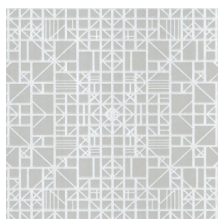

Colourways (5)

54000