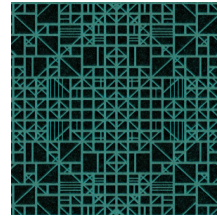

WINDOW

Collection Monochrome

Story behind the collection

Monochrome is a work in a single colour. A familiar technique that you often come across in the world of art and photography. It was the source of inspiration for Monochrome, a new series of wallpapers with a luxurious finish. The collection gives monochrome hues a new dimension using a new technique with relief inks.

IMO Certified

0493/22

Colourways (5)

54000

54001

54002

54003

54004