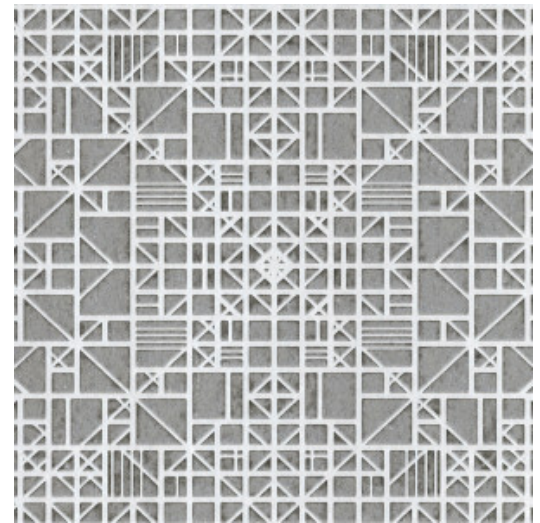

WINDOW

Collection Monochrome

Story behind the collection

Monochrome is a work in a single colour. A familiar technique that you often come across in the world of art and photography. It was the source of inspiration for Monochrome, a new series of wallpapers with a luxurious finish. The collection gives monochrome hues a new dimension using a new technique with relief inks.

Technical specifications

Reference	<u>54002</u>
Product category	Refined
Composition	Wallpaper on non-woven backing
Dimensions	Rolls of 8.50 m x 0.70 m = 6 m² (9.30 yds x 27.56" = 64 sq. ft.)
Pattern repeat	Straight match 64 cm (25.20")
Remark	Non-woven wallpaper with glossy relief inks
Adhesive	Arte Clearpro or a good quality dispersion adhesive
How to paste	Paste the wall
Light resistance	Good lightfastness
How to remove	Strippable
Fire retardant EU	B-s1, d0
Fire retardant US	Class A
Maintenance	Spongeable during hanging (dab away damp glue)

IMO Certified

0493/22