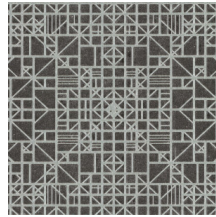

WINDOW

Collection Monochrome

Story behind the collection

Monochrome is a work in a single colour. A familiar technique that you often come across in the world of art and photography. It was the source of inspiration for Monochrome, a new series of wallpapers with a luxurious finish. The collection gives monochrome hues a new dimension using a new technique with relief inks.

Technical specifications

Reference	<u>54002</u>
Product category	Refined
Composition	Wallpaper on non-woven backing
Dimensions	Rolls of 8.50 m x 0.70 m = 6 m ² (9.30 yds x 27.56" = 64 sq. ft.)
Pattern repeat	Straight match 64 cm (25.20")
Remark	Non-woven wallpaper with glossy relief inks
Adhesive	Arte Clearpro or a good quality dispersion adhesive
How to paste	Paste the wall
Light resistance	Good lightfastness
How to remove	Strippable
Fire retardant EU	B-s1, d0
Fire retardant US	Class A
Maintenance	Spongeable during hanging (dab away damp glue)

IMO Certified

0493/22

Colourways (5)

54000

54001

54002

54003

54004