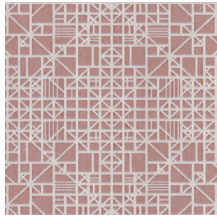

WINDOW

Collection Monochrome

Story behind the collection

Monochrome is a work in a single colour. A familiar technique that you often come across in the world of art and photography. It was the source of inspiration for Monochrome, a new series of wallpapers with a luxurious finish. The collection gives monochrome hues a new dimension using a new technique with relief inks.

Technical specifications

Reference	<u>54002</u>
Product category	Refined
Composition	Wallpaper on non-woven backing
Dimensions	Rolls of 8.50 m x 0.70 m = 6 m ² (9.30 yds x 27.56" = 64 sq. ft.)
Pattern repeat	Straight match 64 cm (25.20")
Remark	Non-woven wallpaper with glossy relief inks
Adhesive	Arte Clearpro or a good quality dispersion adhesive
How to paste	Paste the wall
Light resistance	Good lightfastness
How to remove	Strippable
Fire retardant EU	B-s1, d0
Fire retardant US	Class A
Maintenance	Spongeable during hanging (dab away damp glue)

IMO Certified

0493/22

Colourways (5)

54000

54001

54002

54003

54004