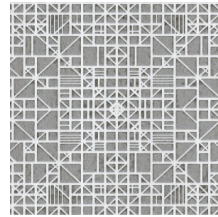

WINDOW

Collection Monochrome

Story behind the collection

Monochrome is a work in a single colour. A familiar technique that you often come across in the world of art and photography. It was the source of inspiration for Monochrome, a new series of wallpapers with a luxurious finish. The collection gives monochrome hues a new dimension using a new technique with relief inks.

IMO Certified

0493/22

Colourways (5)

54000

54001

54002

54003

54004