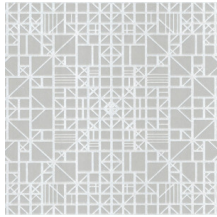

Colourways (5)

54000