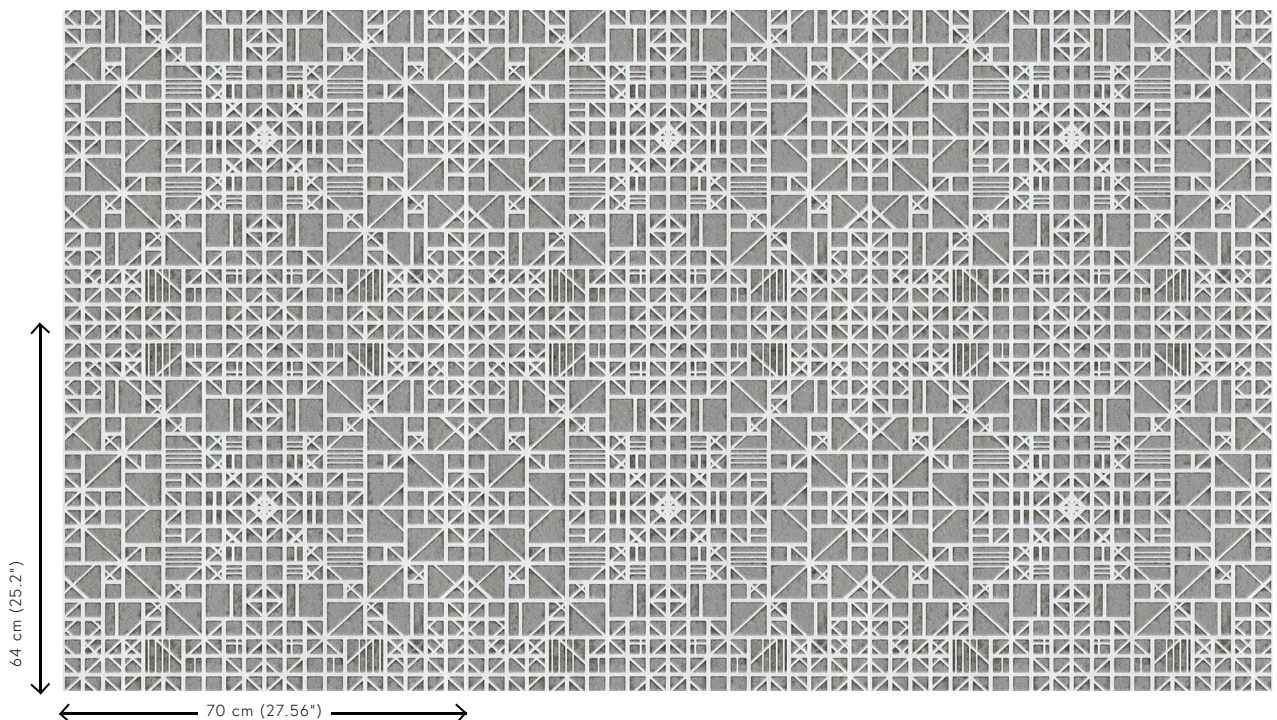

Colourways (5)

View

More info? [Click here](#)

Order samples, calculate quantities, view instructional videos, download technical information and more:
www.arte-international.com

ARTE®

wallcoverings for the ultimate in refinement