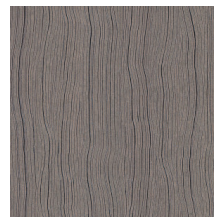

Technical specifications

Reference	<u>54040A</u> • Copper
Product category	Refined
Composition	Wallpaper on non-woven backing
Description	Inspired by the unique structure of wood
Dimensions	Rolls of 8.50 m x 0.70 m = 6 m ² (9.30 yds x 27.56" = 64 sq. ft.)
Pattern repeat	Straight match 64 cm (25.20")
Remark	Vertical & horizontal installation possible
Adhesive	Arte Clearpro or a good quality dispersion adhesive
How to paste	Paste the wall
Light resistance	Good lightfastness
How to remove	Strippable
Fire retardant EU	B-s1, d0
Fire retardant US	Class A
Maintenance	Washable
IMO Certified	

Colourways (4)

54040A

54041A

54043A

54044A

View

More info? [Click here](#)

Order samples, calculate quantities, view instructional videos, download technical information and more:
www.arte-international.com