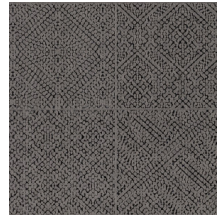

## Technical specifications

Reference	<u>54060</u>
Product category	Refined
Composition	Wallpaper on non-woven backing
Dimensions	Rolls of 8.50 m x 0.70 m = 6 m <sup>2</sup> (9.30 yds x 27.56" = 64 sq. ft.)
Pattern repeat	Drop match 64/32 cm (25.20"/12.60")
Remark	Non-woven wallpaper with glossy relief inks
Adhesive	Arte Clearpro or a good quality dispersion adhesive
How to paste	Paste the wall
Light resistance	Good lightfastness
How to remove	Strippable
Fire retardant EU	B-s1, d0
Fire retardant US	Class A
Maintenance	Spongeable during hanging (dab away damp glue)

## Colourways (6)

54060

54061

54062

54063

54064

54065