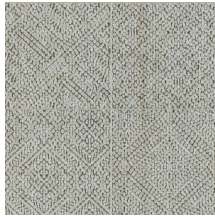

## Story behind the collection

Monochrome is a work in a single colour. A familiar technique that you often come across in the world of art and photography. It was the source of inspiration for Monochrome, a new series of wallpapers with a luxurious finish. The collection gives monochrome hues a new dimension using a new technique with relief inks.

## Technical specifications

Reference	<u>54060</u>
Product category	Refined
Composition	Wallpaper on non-woven backing
Dimensions	Rolls of 8.50 m x 0.70 m = 6 m <sup>2</sup> (9.30 yds x 27.56" = 64 sq. ft.)
Pattern repeat	Drop match 64/32 cm (25.20"/12.60")
Remark	Non-woven wallpaper with glossy relief inks
Adhesive	Arte Clearpro or a good quality dispersion adhesive
How to paste	Paste the wall
Light resistance	Good lightfastness
How to remove	Strippable
Fire retardant EU	B-s1, d0
Fire retardant US	Class A
Maintenance	Spongeable during hanging (dab away damp glue)

## Colourways (6)

54060

54061

54062

54063

54064

54065