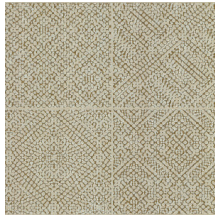

## Story behind the collection

Monochrome is a work in a single colour. A familiar technique that you often come across in the world of art and photography. It was the source of inspiration for Monochrome, a new series of wallpapers with a luxurious finish. The collection gives monochrome hues a new dimension using a new technique with relief inks.

## Colourways (6)

54060

54061

54062

54063

54064

54065