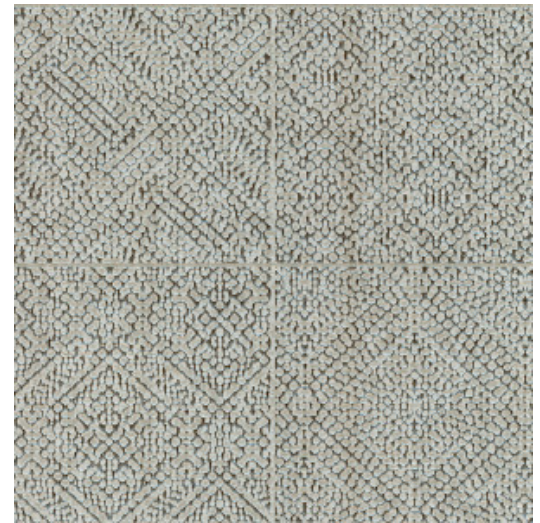

# MATRIX

Collection Monochrome

## Story behind the collection

Monochrome is a work in a single colour. A familiar technique that you often come across in the world of art and photography. It was the source of inspiration for Monochrome, a new series of wallpapers with a luxurious finish. The collection gives monochrome hues a new dimension using a new technique with relief inks.

## Technical specifications

Reference	<u>54060</u>
Product category	Refined
Composition	Wallpaper on non-woven backing
Dimensions	Rolls of 8.50 m x 0.70 m = 6 m <sup>2</sup> (9.30 yds x 27.56" = 64 sq. ft.)
Pattern repeat	Drop match 64/32 cm (25.20"/12.60")
Remark	Non-woven wallpaper with glossy relief inks
Adhesive	Arte Clearpro or a good quality dispersion adhesive
How to paste	Paste the wall
Light resistance	Good lightfastness
How to remove	Strippable
Fire retardant EU	B-s1, d0
Fire retardant US	Class A
Maintenance	Spongeable during hanging (dab away damp glue)

## Colourways (6)

54060

54061

54062

54063

54064

54065