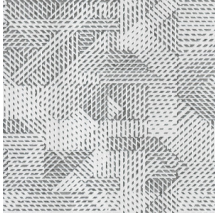

Colourways (5)

54080