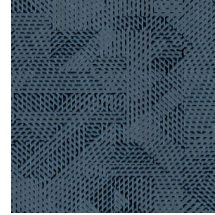

Colourways (5)

54080

54081

54082

54083

54084

View

More info? [Click here](#)

Order samples, calculate quantities, view instructional videos, download technical information and more:
www.arte-international.com

ARTE®

wallcoverings for the ultimate in refinement