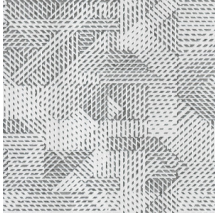

## Story behind the collection

Monochrome is a work in a single colour. A familiar technique that you often come across in the world of art and photography. It was the source of inspiration for Monochrome, a new series of wallpapers with a luxurious finish. The collection gives monochrome hues a new dimension using a new technique with relief inks.

## Technical specifications

Reference	<u>54081</u>
Product category	Refined
Composition	Wallpaper on non-woven backing
Dimensions	Rolls of 8.50 m x 0.70 m = 6 m <sup>2</sup> (9.30 yds x 27.56" = 64 sq. ft.)
Pattern repeat	Straight match 64 cm (25.20")
Remark	Non-woven wallpaper with glossy relief inks
Adhesive	Arte Clearpro or a good quality dispersion adhesive
How to paste	Paste the wall
Light resistance	Good lightfastness
How to remove	Strippable
Fire retardant EU	B-s1, d0
Fire retardant US	Class A
Maintenance	Spongeable during hanging (dab away damp glue)

## Colourways (5)

54080

54081

54082

54083

54084