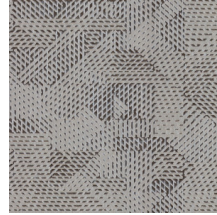

Colourways (5)

54080

54081

54082

54083

54084

View

More info? [Click here](#)

Order samples, calculate quantities, view instructional videos, download technical information and more:
www.arte-international.com

ARTE®

wallcoverings for the ultimate in refinement