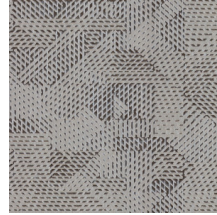

## Story behind the collection

Monochrome is a work in a single colour. A familiar technique that you often come across in the world of art and photography. It was the source of inspiration for Monochrome, a new series of wallpapers with a luxurious finish. The collection gives monochrome hues a new dimension using a new technique with relief inks.

## Technical specifications

Reference	<u>54081</u>
Product category	Refined
Composition	Wallpaper on non-woven backing
Dimensions	Rolls of 8.50 m x 0.70 m = 6 m <sup>2</sup> (9.30 yds x 27.56" = 64 sq. ft.)
Pattern repeat	Straight match 64 cm (25.20")
Remark	Non-woven wallpaper with glossy relief inks
Adhesive	Arte Clearpro or a good quality dispersion adhesive
How to paste	Paste the wall
Light resistance	Good lightfastness
How to remove	Strippable
Fire retardant EU	B-s1, d0
Fire retardant US	Class A
Maintenance	Spongeable during hanging (dab away damp glue)

## Colourways (5)

54080

54081

54082

54083

54084