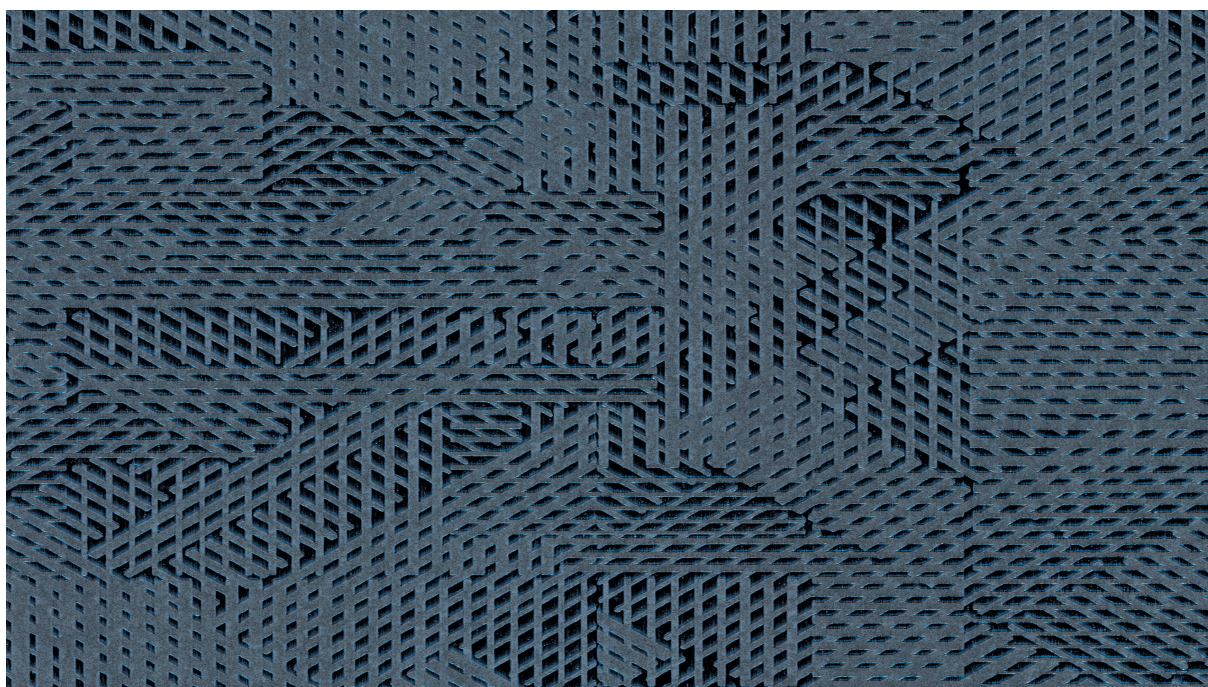

Colourways (5)

54080

54081

54082

54083

54084

View

More info? [Click here](#)

Order samples, calculate quantities, view instructional videos, download technical information and more:
www.arte-international.com

ARTE®

wallcoverings for the ultimate in refinement