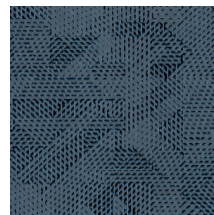

OBLIQUE

Collection Monochrome

Story behind the collection

Monochrome is a work in a single colour. A familiar technique that you often come across in the world of art and photography. It was the source of inspiration for Monochrome, a new series of wallpapers with a luxurious finish. The collection gives monochrome hues a new dimension using a new technique with relief inks.

IMO Certified

0493/22

Colourways (5)

54080

54081

54082

54083

54084