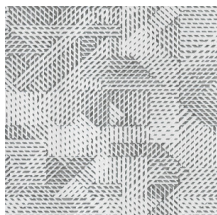

Colourways (5)

54080