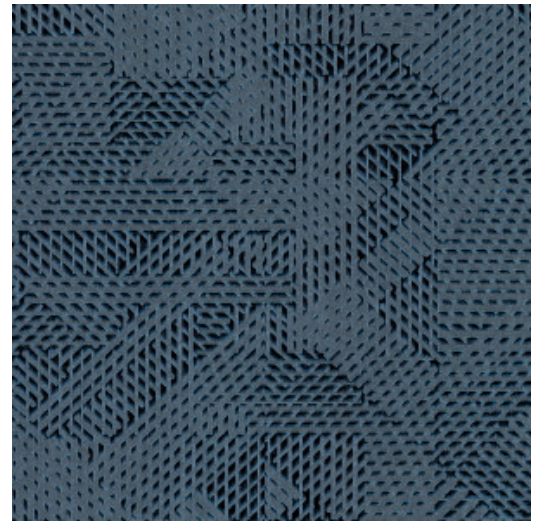

OBLIQUE

Collection Monochrome

Story behind the collection

Monochrome is a work in a single colour. A familiar technique that you often come across in the world of art and photography. It was the source of inspiration for Monochrome, a new series of wallpapers with a luxurious finish. The collection gives monochrome hues a new dimension using a new technique with relief inks.

Technical specifications

Reference	<u>54083</u>
Product category	Refined
Composition	Wallpaper on non-woven backing
Dimensions	Rolls of 8.50 m x 0.70 m = 6 m² (9.30 yds x 27.56" = 64 sq. ft.)
Pattern repeat	Straight match 64 cm (25.20")
Remark	Non-woven wallpaper with glossy relief inks
Adhesive	Arte Clearpro or a good quality dispersion adhesive
How to paste	Paste the wall
Light resistance	Good lightfastness
How to remove	Strippable
Fire retardant EU	B-s1, d0
Fire retardant US	Class A
Maintenance	Spongeable during hanging (dab away damp glue)

IMO Certified

0493/22