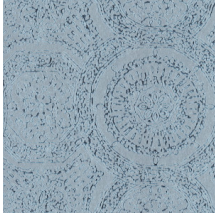

Colourways (6)

54100