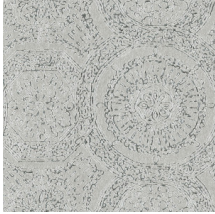

RONDO

Collection Monochrome

Story behind the collection

Monochrome is a work in a single colour. A familiar technique that you often come across in the world of art and photography. It was the source of inspiration for Monochrome, a new series of wallpapers with a luxurious finish. The collection gives monochrome hues a new dimension using a new technique with relief inks.

Technical specifications

Reference	<u>54100</u>
Product category	Refined
Composition	Wallpaper on non-woven backing
Dimensions	Rolls of 8.50 m x 0.70 m = 6 m ² (9.30 yds x 27.56" = 64 sq. ft.)
Pattern repeat	Straight match 64 cm (25.20")
Remark	Non-woven wallpaper with glossy relief inks
Adhesive	Arte Clearpro or a good quality dispersion adhesive
How to paste	Paste the wall
Light resistance	Good lightfastness
How to remove	Strippable
Fire retardant EU	B-s1, d0
Fire retardant US	Class A
Maintenance	Spongeable during hanging (dab away damp glue)
IMO Certified	

Colourways (6)

54100

54101

54102

54103

54104

54105

View