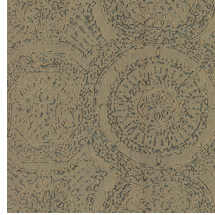

RONDO

Collection Monochrome

Story behind the collection

Monochrome is a work in a single colour. A familiar technique that you often come across in the world of art and photography. It was the source of inspiration for Monochrome, a new series of wallpapers with a luxurious finish. The collection gives monochrome hues a new dimension using a new technique with relief inks.

Technical specifications

Reference	<u>54100</u>
Product category	Refined
Composition	Wallpaper on non-woven backing
Dimensions	Rolls of 8.50 m x 0.70 m = 6 m ² (9.30 yds x 27.56" = 64 sq. ft.)
Pattern repeat	Straight match 64 cm (25.20")
Remark	Non-woven wallpaper with glossy relief inks
Adhesive	Arte Clearpro or a good quality dispersion adhesive
How to paste	Paste the wall
Light resistance	Good lightfastness
How to remove	Strippable
Fire retardant EU	B-s1, d0
Fire retardant US	Class A
Maintenance	Spongeable during hanging (dab away damp glue)
IMO Certified	

Colourways (6)

54100

54101

54102

54103

54104

54105

View