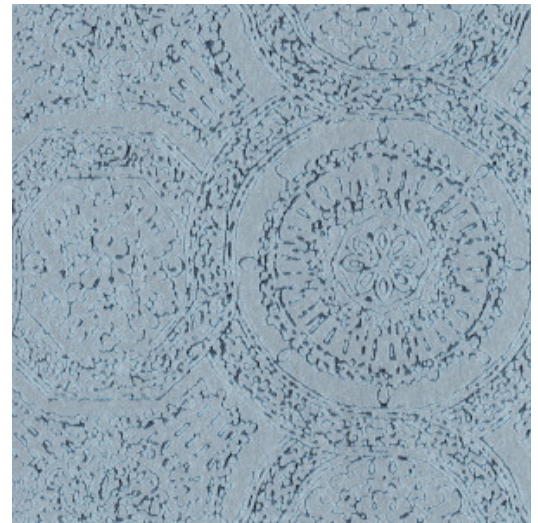

RONDO

Collection Monochrome

Story behind the collection

Monochrome is a work in a single colour. A familiar technique that you often come across in the world of art and photography. It was the source of inspiration for Monochrome, a new series of wallpapers with a luxurious finish. The collection gives monochrome hues a new dimension using a new technique with relief inks.

Technical specifications

Reference	<u>54100</u>
Product category	Refined
Composition	Wallpaper on non-woven backing
Dimensions	Rolls of 8.50 m x 0.70 m = 6 m ² (9.30 yds x 27.56" = 64 sq. ft.)
Pattern repeat	Straight match 64 cm (25.20")
Remark	Non-woven wallpaper with glossy relief inks
Adhesive	Arte Clearpro or a good quality dispersion adhesive
How to paste	Paste the wall
Light resistance	Good lightfastness
How to remove	Strippable
Fire retardant EU	B-s1, d0
Fire retardant US	Class A
Maintenance	Spongeable during hanging (dab away damp glue)
IMO Certified	

Colourways (6)

54100

54101

54102

54103

54104

54105

View