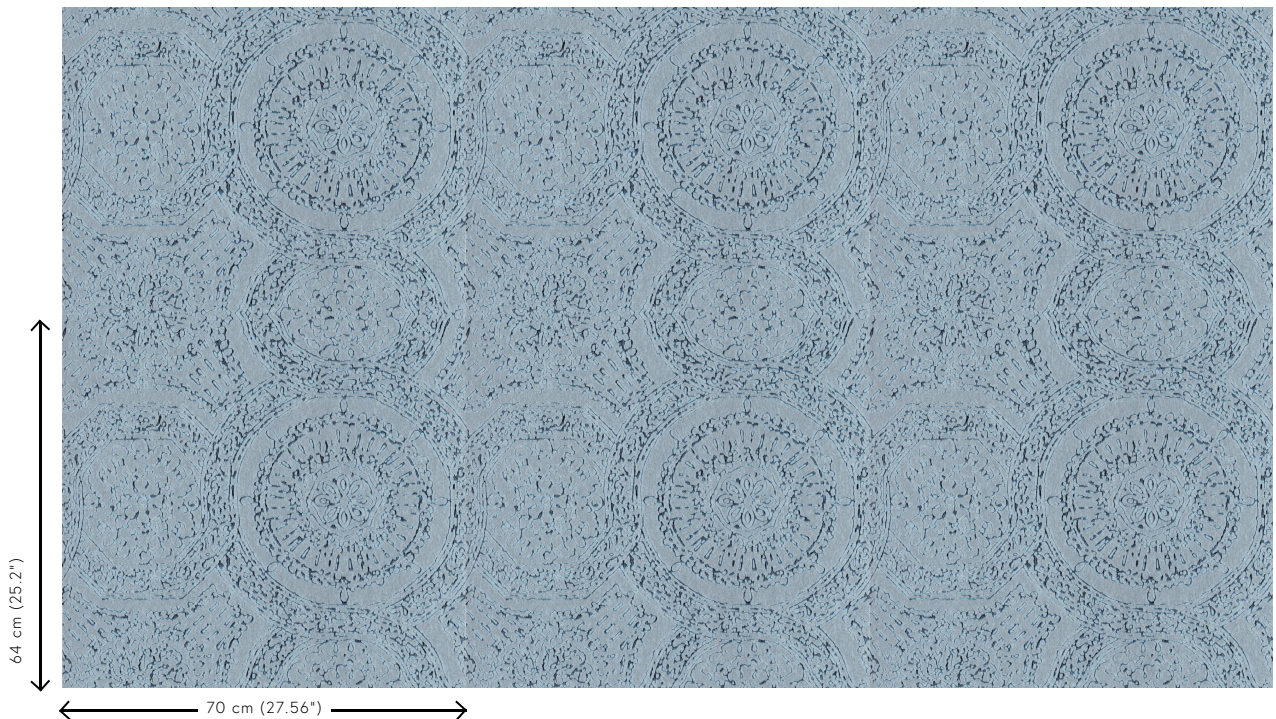

RONDO

Collection Monochrome

Story behind the collection

Monochrome is a work in a single colour. A familiar technique that you often come across in the world of art and photography. It was the source of inspiration for Monochrome, a new series of wallpapers with a luxurious finish. The collection gives monochrome hues a new dimension using a new technique with relief inks.

Technical specifications

Reference	<u>54100</u>
Product category	Refined
Composition	Wallpaper on non-woven backing
Dimensions	Rolls of 8.50 m x 0.70 m = 6 m ² (9.30 yds x 27.56" = 64 sq. ft.)
Pattern repeat	Straight match 64 cm (25.20")
Remark	Non-woven wallpaper with glossy relief inks
Adhesive	Arte Clearpro or a good quality dispersion adhesive
How to paste	Paste the wall
Light resistance	Good lightfastness
How to remove	Strippable
Fire retardant EU	B-s1, d0
Fire retardant US	Class A
Maintenance	Spongeable during hanging (dab away damp glue)
IMO Certified	

Colourways (6)

54100

54101

54102

54103

54104

54105

View