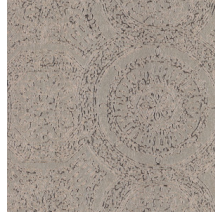

RONDO

Collection Monochrome

Story behind the collection

Monochrome is a work in a single colour. A familiar technique that you often come across in the world of art and photography. It was the source of inspiration for Monochrome, a new series of wallpapers with a luxurious finish. The collection gives monochrome hues a new dimension using a new technique with relief inks.

Technical specifications

Reference	<u>54100</u>
Product category	Refined
Composition	Wallpaper on non-woven backing
Dimensions	Rolls of 8.50 m x 0.70 m = 6 m ² (9.30 yds x 27.56" = 64 sq. ft.)
Pattern repeat	Straight match 64 cm (25.20")
Remark	Non-woven wallpaper with glossy relief inks
Adhesive	Arte Clearpro or a good quality dispersion adhesive
How to paste	Paste the wall
Light resistance	Good lightfastness
How to remove	Strippable
Fire retardant EU	B-s1, d0
Fire retardant US	Class A
Maintenance	Spongeable during hanging (dab away damp glue)
IMO Certified	

Colourways (6)

54100

54101

54102

54103

54104

54105

View