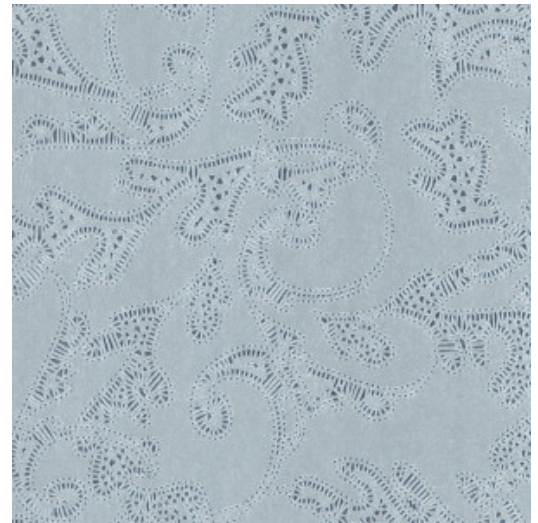

# GRACE

Collection Monochrome

## Story behind the collection

Monochrome is a work in a single colour. A familiar technique that you often come across in the world of art and photography. It was the source of inspiration for Monochrome, a new series of wallpapers with a luxurious finish. The collection gives monochrome hues a new dimension using a new technique with relief inks.

## Technical specifications

Reference	<u>54120</u>
Product category	Refined
Composition	Wallpaper on non-woven backing
Dimensions	Rolls of 8.50 m x 0.70 m = 6 m <sup>2</sup> (9.30 yds x 27.56" = 64 sq. ft.)
Pattern repeat	Straight match 64 cm (25.20")
Remark	Non-woven wallpaper with glossy relief inks
Adhesive	Arte Clearpro or a good quality dispersion adhesive
How to paste	Paste the wall
Light resistance	Good lightfastness
How to remove	Strippable
Fire retardant EU	B-s1, d0
Fire retardant US	Class A
Maintenance	Spongeable during hanging (dab away damp glue)
IMO Certified	 0493/22