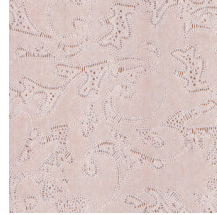

GRACE

Collection Monochrome

Story behind the collection

Monochrome is a work in a single colour. A familiar technique that you often come across in the world of art and photography. It was the source of inspiration for Monochrome, a new series of wallpapers with a luxurious finish. The collection gives monochrome hues a new dimension using a new technique with relief inks.

Technical specifications

Reference	<u>54120</u>
Product category	Refined
Composition	Wallpaper on non-woven backing
Dimensions	Rolls of 8.50 m x 0.70 m = 6 m ² (9.30 yds x 27.56" = 64 sq. ft.)
Pattern repeat	Straight match 64 cm (25.20")
Remark	Non-woven wallpaper with glossy relief inks
Adhesive	Arte Clearpro or a good quality dispersion adhesive
How to paste	Paste the wall
Light resistance	Good lightfastness
How to remove	Strippable
Fire retardant EU	B-s1, d0
Fire retardant US	Class A
Maintenance	Spongeable during hanging (dab away damp glue)
IMO Certified	 0493/22

Colourways (5)

54120

54121

54122

54123

54124

View

More info? [Click here](#)