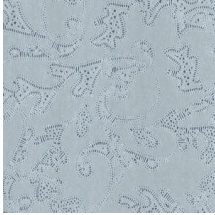

Colourways (5)

54120