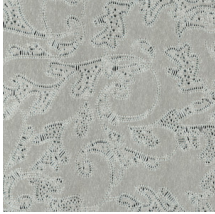

GRACE

Collection Monochrome

Story behind the collection

Monochrome is a work in a single colour. A familiar technique that you often come across in the world of art and photography. It was the source of inspiration for Monochrome, a new series of wallpapers with a luxurious finish. The collection gives monochrome hues a new dimension using a new technique with relief inks.

Technical specifications

Reference	<u>54120</u>
Product category	Refined
Composition	Wallpaper on non-woven backing
Dimensions	Rolls of 8.50 m x 0.70 m = 6 m ² (9.30 yds x 27.56" = 64 sq. ft.)
Pattern repeat	Straight match 64 cm (25.20")
Remark	Non-woven wallpaper with glossy relief inks
Adhesive	Arte Clearpro or a good quality dispersion adhesive
How to paste	Paste the wall
Light resistance	Good lightfastness
How to remove	Strippable
Fire retardant EU	B-s1, d0
Fire retardant US	Class A
Maintenance	Spongeable during hanging (dab away damp glue)
IMO Certified	 0493/22

Colourways (5)

54120

54121

54122

54123

54124

View

More info? [Click here](#)