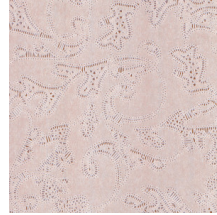

## Story behind the collection

Monochrome is a work in a single colour. A familiar technique that you often come across in the world of art and photography. It was the source of inspiration for Monochrome, a new series of wallpapers with a luxurious finish. The collection gives monochrome hues a new dimension using a new technique with relief inks.

## Technical specifications

Reference	<u>54120</u>
Product category	Refined
Composition	Wallpaper on non-woven backing
Dimensions	Rolls of 8.50 m x 0.70 m = 6 m <sup>2</sup> (9.30 yds x 27.56" = 64 sq. ft.)
Pattern repeat	Straight match 64 cm (25.20")
Remark	Non-woven wallpaper with glossy relief inks
Adhesive	Arte Clearpro or a good quality dispersion adhesive
How to paste	Paste the wall
Light resistance	Good lightfastness
How to remove	Strippable
Fire retardant EU	B-s1, d0
Fire retardant US	Class A
Maintenance	Spongeable during hanging (dab away damp glue)
IMO Certified	 0493/22

## Colourways (5)

54120

54121

54122

54123

54124