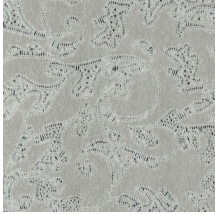

## Story behind the collection

Monochrome is a work in a single colour. A familiar technique that you often come across in the world of art and photography. It was the source of inspiration for Monochrome, a new series of wallpapers with a luxurious finish. The collection gives monochrome hues a new dimension using a new technique with relief inks.

## Colourways (5)

54120

54121

54122

54123

54124