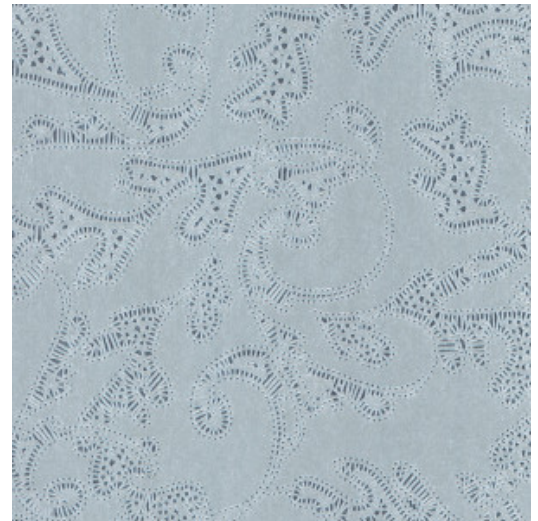

GRACE

Collection Monochrome

Story behind the collection

Monochrome is a work in a single colour. A familiar technique that you often come across in the world of art and photography. It was the source of inspiration for Monochrome, a new series of wallpapers with a luxurious finish. The collection gives monochrome hues a new dimension using a new technique with relief inks.

Technical specifications

Reference	<u>54120</u>
Product category	Refined
Composition	Wallpaper on non-woven backing
Dimensions	Rolls of 8.50 m x 0.70 m = 6 m ² (9.30 yds x 27.56" = 64 sq. ft.)
Pattern repeat	Straight match 64 cm (25.20")
Remark	Non-woven wallpaper with glossy relief inks
Adhesive	Arte Clearpro or a good quality dispersion adhesive
How to paste	Paste the wall
Light resistance	Good lightfastness
How to remove	Strippable
Fire retardant EU	B-s1, d0
Fire retardant US	Class A
Maintenance	Spongeable during hanging (dab away damp glue)
IMO Certified	 0493/22

Colourways (5)

54120

54121

54122

54123

54124

View

More info? [Click here](#)