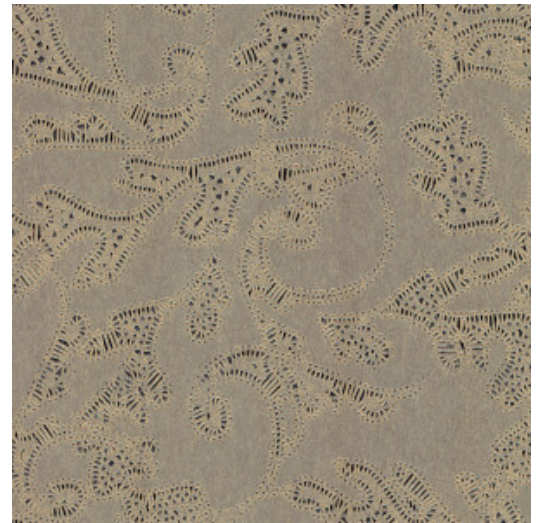

# GRACE

Collection Monochrome

## Story behind the collection

Monochrome is a work in a single colour. A familiar technique that you often come across in the world of art and photography. It was the source of inspiration for Monochrome, a new series of wallpapers with a luxurious finish. The collection gives monochrome hues a new dimension using a new technique with relief inks.

## Technical specifications

Reference	<u>54123</u>
Product category	Refined
Composition	Wallpaper on non-woven backing
Dimensions	Rolls of 8.50 m x 0.70 m = 6 m <sup>2</sup> (9.30 yds x 27.56" = 64 sq. ft.)
Pattern repeat	Straight match 64 cm (25.20")
Remark	Non-woven wallpaper with glossy relief inks
Adhesive	Arte Clearpro or a good quality dispersion adhesive
How to paste	Paste the wall
Light resistance	Good lightfastness
How to remove	Strippable
Fire retardant EU	B-s1, d0
Fire retardant US	Class A
Maintenance	Spongeable during hanging (dab away damp glue)