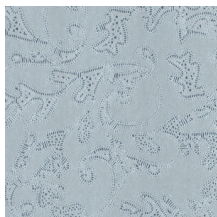

Colourways (5)

54120