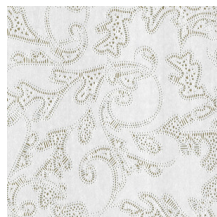

GRACE

Collection Monochrome

Story behind the collection

Monochrome is a work in a single colour. A familiar technique that you often come across in the world of art and photography. It was the source of inspiration for Monochrome, a new series of wallpapers with a luxurious finish. The collection gives monochrome hues a new dimension using a new technique with relief inks.

Technical specifications

Reference	<u>54124</u>
Product category	Refined
Composition	Wallpaper on non-woven backing
Dimensions	Rolls of 8.50 m x 0.70 m = 6 m ² (9.30 yds x 27.56" = 64 sq. ft.)
Pattern repeat	Straight match 64 cm (25.20")
Remark	Non-woven wallpaper with glossy relief inks
Adhesive	Arte Clearpro or a good quality dispersion adhesive
How to paste	Paste the wall
Light resistance	Good lightfastness
How to remove	Strippable
Fire retardant EU	B-s1, d0
Fire retardant US	Class A
Maintenance	Spongeable during hanging (dab away damp glue)
IMO Certified	 0493/22

Colourways (5)

54120

54121

54122

54123

54124

View

More info? [Click here](#)