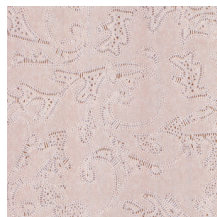

GRACE

Collection Monochrome

Story behind the collection

Monochrome is a work in a single colour. A familiar technique that you often come across in the world of art and photography. It was the source of inspiration for Monochrome, a new series of wallpapers with a luxurious finish. The collection gives monochrome hues a new dimension using a new technique with relief inks.

Technical specifications

Reference	<u>54124</u>
Product category	Refined
Composition	Wallpaper on non-woven backing
Dimensions	Rolls of 8.50 m x 0.70 m = 6 m ² (9.30 yds x 27.56" = 64 sq. ft.)
Pattern repeat	Straight match 64 cm (25.20")
Remark	Non-woven wallpaper with glossy relief inks
Adhesive	Arte Clearpro or a good quality dispersion adhesive
How to paste	Paste the wall
Light resistance	Good lightfastness
How to remove	Strippable
Fire retardant EU	B-s1, d0
Fire retardant US	Class A
Maintenance	Spongeable during hanging (dab away damp glue)
IMO Certified	 0493/22

Colourways (5)

54120

54121

54122

54123

54124

View

More info? [Click here](#)