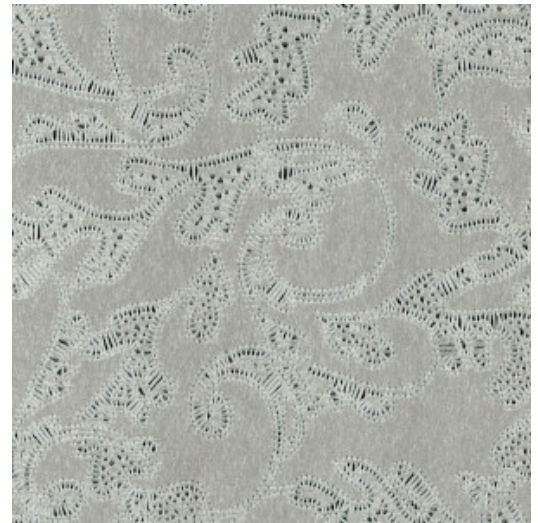

GRACE

Collection Monochrome

Story behind the collection

Monochrome is a work in a single colour. A familiar technique that you often come across in the world of art and photography. It was the source of inspiration for Monochrome, a new series of wallpapers with a luxurious finish. The collection gives monochrome hues a new dimension using a new technique with relief inks.

Technical specifications

Reference	<u>54124</u>
Product category	Refined
Composition	Wallpaper on non-woven backing
Dimensions	Rolls of 8.50 m x 0.70 m = 6 m ² (9.30 yds x 27.56" = 64 sq. ft.)
Pattern repeat	Straight match 64 cm (25.20")
Remark	Non-woven wallpaper with glossy relief inks
Adhesive	Arte Clearpro or a good quality dispersion adhesive
How to paste	Paste the wall
Light resistance	Good lightfastness
How to remove	Strippable
Fire retardant EU	B-s1, d0
Fire retardant US	Class A
Maintenance	Spongeable during hanging (dab away damp glue)
IMO Certified	 0493/22

Colourways (5)

54120

54121

54122

54123

54124

View

More info? [Click here](#)