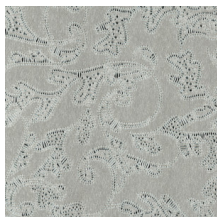

GRACE

Collection Monochrome

Story behind the collection

Monochrome is a work in a single colour. A familiar technique that you often come across in the world of art and photography. It was the source of inspiration for Monochrome, a new series of wallpapers with a luxurious finish. The collection gives monochrome hues a new dimension using a new technique with relief inks.

Technical specifications

Reference	<u>54124</u>
Product category	Refined
Composition	Wallpaper on non-woven backing
Dimensions	Rolls of 8.50 m x 0.70 m = 6 m ² (9.30 yds x 27.56" = 64 sq. ft.)
Pattern repeat	Straight match 64 cm (25.20")
Remark	Non-woven wallpaper with glossy relief inks
Adhesive	Arte Clearpro or a good quality dispersion adhesive
How to paste	Paste the wall
Light resistance	Good lightfastness
How to remove	Strippable
Fire retardant EU	B-s1, d0
Fire retardant US	Class A
Maintenance	Spongeable during hanging (dab away damp glue)
IMO Certified	 0493/22

Colourways (5)

54120

54121

54122

54123

54124

View

More info? [Click here](#)