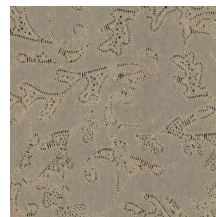

GRACE

Collection Monochrome

Story behind the collection

Monochrome is a work in a single colour. A familiar technique that you often come across in the world of art and photography. It was the source of inspiration for Monochrome, a new series of wallpapers with a luxurious finish. The collection gives monochrome hues a new dimension using a new technique with relief inks.

Technical specifications

Reference	<u>54124</u>
Product category	Refined
Composition	Wallpaper on non-woven backing
Dimensions	Rolls of 8.50 m x 0.70 m = 6 m ² (9.30 yds x 27.56" = 64 sq. ft.)
Pattern repeat	Straight match 64 cm (25.20")
Remark	Non-woven wallpaper with glossy relief inks
Adhesive	Arte Clearpro or a good quality dispersion adhesive
How to paste	Paste the wall
Light resistance	Good lightfastness
How to remove	Strippable
Fire retardant EU	B-s1, d0
Fire retardant US	Class A
Maintenance	Spongeable during hanging (dab away damp glue)
IMO Certified	 0493/22

Colourways (5)

54120

54121

54122

54123

54124

View

More info? [Click here](#)