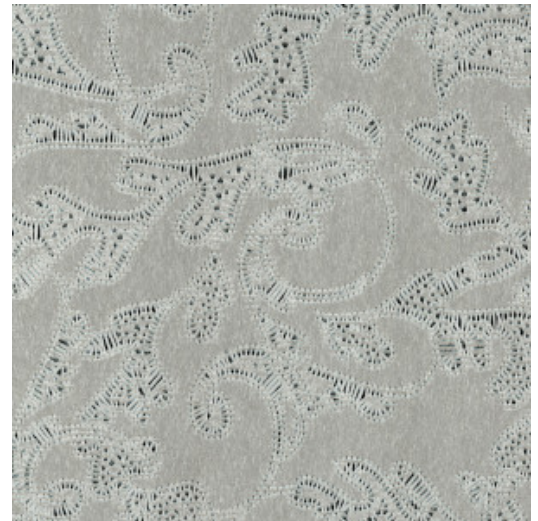

GRACE

Collection Monochrome

Story behind the collection

Monochrome is a work in a single colour. A familiar technique that you often come across in the world of art and photography. It was the source of inspiration for Monochrome, a new series of wallpapers with a luxurious finish. The collection gives monochrome hues a new dimension using a new technique with relief inks.

Technical specifications

Reference	<u>54124</u>
Product category	Refined
Composition	Wallpaper on non-woven backing
Dimensions	Rolls of 8.50 m x 0.70 m = 6 m ² (9.30 yds x 27.56" = 64 sq. ft.)
Pattern repeat	Straight match 64 cm (25.20")
Remark	Non-woven wallpaper with glossy relief inks
Adhesive	Arte Clearpro or a good quality dispersion adhesive
How to paste	Paste the wall
Light resistance	Good lightfastness
How to remove	Strippable
Fire retardant EU	B-s1, d0
Fire retardant US	Class A
Maintenance	Spongeable during hanging (dab away damp glue)
IMO Certified	 0493/22

Colourways (5)

54120

54121

54122

54123

54124

View

More info? [Click here](#)