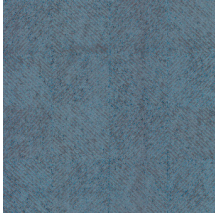

GRID

Collection Monochrome

Story behind the collection

Monochrome is a work in a single colour. A familiar technique that you often come across in the world of art and photography. It was the source of inspiration for Monochrome, a new series of wallpapers with a luxurious finish. The collection gives monochrome hues a new dimension using a new technique with relief inks.

Technical specifications

| | |
|-------------------|--|
| Reference | <u>54140</u> |
| Product category | Refined |
| Composition | Wallpaper on non-woven backing |
| Dimensions | Rolls of 8.50 m x 0.70 m = 6 m ² (9.30 yds x 27.56" = 64 sq. ft.) |
| Pattern repeat | Straight match 32 cm (12.60") |
| Remark | Non-woven wallpaper with glossy relief inks |
| Adhesive | Arte Clearpro or a good quality dispersion adhesive |
| How to paste | Paste the wall |
| Light resistance | Good lightfastness |
| How to remove | Strippable |
| Fire retardant EU | B-s1, d0 |
| Fire retardant US | Class A |
| Maintenance | Spongeable during hanging (dab away damp glue) |

IMO Certified

0493/22

Colourways (5)

54140

54141

54142

54143

54144