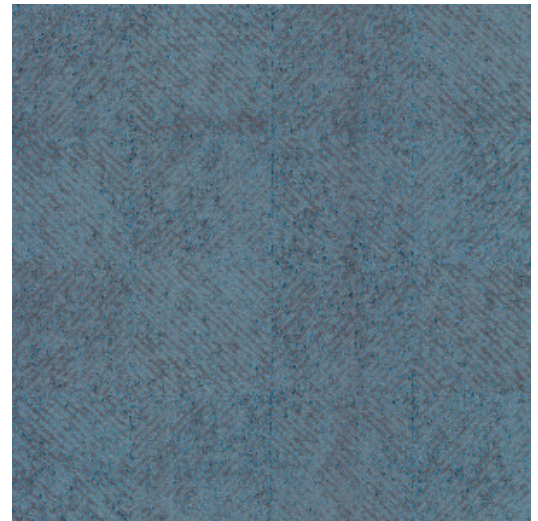

GRID

Collection Monochrome

Story behind the collection

Monochrome is a work in a single colour. A familiar technique that you often come across in the world of art and photography. It was the source of inspiration for Monochrome, a new series of wallpapers with a luxurious finish. The collection gives monochrome hues a new dimension using a new technique with relief inks.

Technical specifications

| | |
|-------------------|--|
| Reference | <u>54140</u> |
| Product category | Refined |
| Composition | Wallpaper on non-woven backing |
| Dimensions | Rolls of 8.50 m x 0.70 m = 6 m ² (9.30 yds x 27.56" = 64 sq. ft.) |
| Pattern repeat | Straight match 32 cm (12.60") |
| Remark | Non-woven wallpaper with glossy relief inks |
| Adhesive | Arte Clearpro or a good quality dispersion adhesive |
| How to paste | Paste the wall |
| Light resistance | Good lightfastness |
| How to remove | Strippable |
| Fire retardant EU | B-s1, d0 |
| Fire retardant US | Class A |
| Maintenance | Spongeable during hanging (dab away damp glue) |