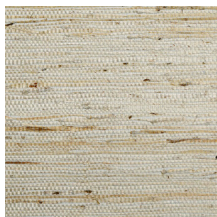

## Story behind the collection

Arte has always had a predilection for unusual materials, with the brand's designers creating superb wallcoverings from many unique materials they find around the world. Designs with natural materials are a mainstay of its collections. Raffia, sisal, mica and banana bark are just a few of the stunning natural products Arte uses for its amazingly diverse range of natural wallcoverings. This collection is a homage to the beauty of these products.

## Technical specifications

Reference	<a href="#">54531A</a> • Mint
Product category	Exquisite
Composition	Natural wallcovering on non-woven backing
Description	Made of the fibres of the common climbing plant kudzu
Dimensions	Width 91.44 cm (36.00"), sold by the linear metre/yard
Pattern repeat	Free match 0 cm (0.00")
Adhesive	Arte Clearpro or a good quality dispersion adhesive
How to paste	Paste the wall
Light resistance	Moderate lightfastness
How to remove	Strippable
Fire retardant EU	B-s1, d0
Fire retardant US	Class A
Maintenance	Spongeable during hanging (dab away damp glue)

## Colourways (6)

54531A

54532A

54533A

54537A

54540A

54541A

More info? [Click here](#)