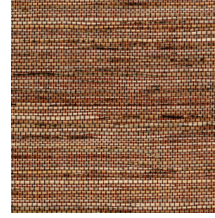

## Story behind the collection

Arte has always had a predilection for unusual materials, with the brand's designers creating superb wallcoverings from many unique materials they find around the world. Designs with natural materials are a mainstay of its collections. Raffia, sisal, mica and banana bark are just a few of the stunning natural products Arte uses for its amazingly diverse range of natural wallcoverings. This collection is a homage to the beauty of these products.

## Technical specifications

Reference	<a href="#">54550A</a> • Natural White
Product category	Exquisite
Composition	Natural wallcovering on non-woven backing
Description	Made of hemp fibres whose natural colours contrast with the fine black yarns
Dimensions	Width 91.44 cm (36.00"), sold by the linear metre/yard
Pattern repeat	Free match 0 cm (0.00")
Adhesive	Arte Clearpro or a good quality dispersion adhesive
How to paste	Paste the wall
Light resistance	Moderate lightfastness
How to remove	Strippable
Fire retardant EU	B-s1, d0
Fire retardant US	Class A
Maintenance	Spongeable during hanging (dab away damp glue)

## Colourways (5)

54550A

54551A

54552A

54553A

54554A

More info? [Click here](#)

Order samples, calculate quantities, view instructional videos, download technical information and more:  
[www.arte-international.com](http://www.arte-international.com)