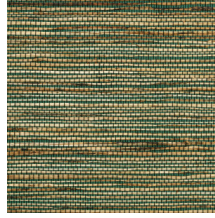

## Story behind the collection

Arte has always had a predilection for unusual materials, with the brand's designers creating superb wallcoverings from many unique materials they find around the world. Designs with natural materials are a mainstay of its collections. Raffia, sisal, mica and banana bark are just a few of the stunning natural products Arte uses for its amazingly diverse range of natural wallcoverings. This collection is a homage to the beauty of these products.

## Technical specifications

Reference	<a href="#">54550A</a> • Natural White
Product category	Exquisite
Composition	Natural wallcovering on non-woven backing
Description	Made of hemp fibres whose natural colours contrast with the fine black yarns
Dimensions	Width 91.44 cm (36.00"), sold by the linear metre/yard
Pattern repeat	Free match 0 cm (0.00")
Adhesive	Arte Clearpro or a good quality dispersion adhesive
How to paste	Paste the wall
Light resistance	Moderate lightfastness
How to remove	Strippable
Fire retardant EU	B-s1, d0
Fire retardant US	Class A
Maintenance	Spongeable during hanging (dab away damp glue)

## Colourways (5)

54550A

54551A

54552A

54553A

54554A

More info? [Click here](#)

Order samples, calculate quantities, view instructional videos, download technical information and more:  
[www.arte-international.com](http://www.arte-international.com)