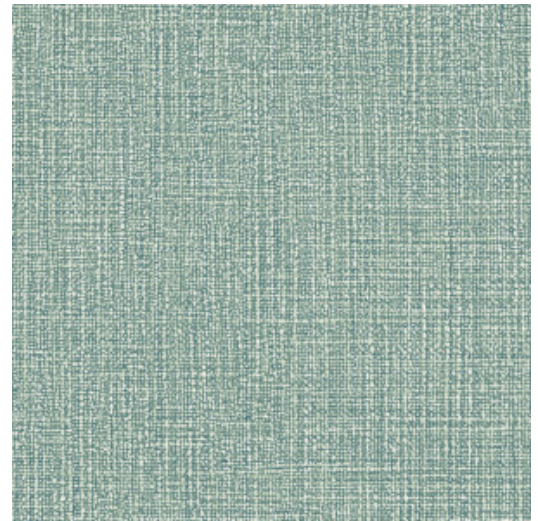

TELA

Collection Essentials Palette

Story behind the collection

This extensive range of plain wallpaper offers the perfect alternative to paint. In addition to colour, the Palette collection lends a touch of structure to the wall. The balanced colour palettes are surprising combinations of all the plain designs in the Essentials series.

Technical specifications

Reference	57507A • Lagoon Green
Product category	Refined
Composition	Wallpaper on non-woven backing
Description	Wallpaper resembling coarsely woven linen. Horizontal and vertical lines alternate
Dimensions	Rolls of 8.50 m x 0.70 m = 6 m² (9.30 yds x 27.56" = 64 sq.ft.)
Pattern repeat	Free match 0 cm (0.00")
Adhesive	Arte Clearpro or a good quality dispersion adhesive
How to paste	Paste the wall
Light resistance	Good lightfastness
How to remove	Strippable
Fire retardant EU	B-s1, d0
Fire retardant US	Class A
Maintenance	Washable
IMO Certified	

0493/22