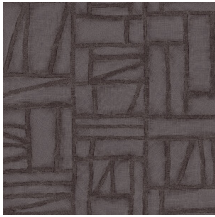

Technical specifications

Reference	57540 • Frost White
Product category	Refined
Composition	Wallpaper on non-woven backing
Description	Inspired by a traditional Korean sewing technique, the geometric shapes create an irregular patchwork
Dimensions	Rolls of 8.50 m x 0.70 m = 6 m ² (9.30 yds x 27.56" = 64 sq.ft.)
Pattern repeat	Drop match 64/32 cm (25.20"/12.60")
Adhesive	Arte Clearpro or a good quality dispersion adhesive
How to paste	Paste the wall
Light resistance	Good lightfastness
How to remove	Strippable
Fire retardant EU	B-s1, d0
Fire retardant US	Class A
Maintenance	Washable
IMO Certified	

0493/22

Colourways (5)

57540

57541

57542

57543

57544

View