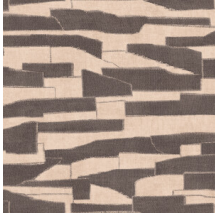

Colourways (4)

57560