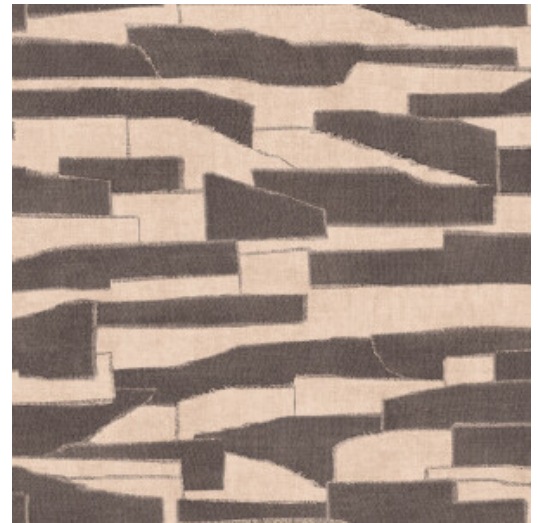

GABARIT

Collection Essentials Costura

Story behind the collection

Costura draws its inspiration from traditional craftsmanship with textiles as the starting point. All designs are formed with needle and thread. They are translated into motifs with striking stitching and impressive patchwork. Diagonal lines and surprising prints alternate in this unique collection based on handcraft.

Technical specifications

Reference	57560 • Charcoal Linen
Product category	Refined
Composition	Wallpaper on non-woven backing
Description	Bicolour patchwork in which horizontal lines appear
Dimensions	Rolls of 8.50 m x 0.70 m = 6 m² (9.30 yds x 27.56" = 64 sq.ft.)
Pattern repeat	Drop match 64/32 cm (25.20"/12.60")
Adhesive	Arte Clearpro or a good quality dispersion adhesive
How to paste	Paste the wall
Light resistance	Good lightfastness
How to remove	Strippable
Fire retardant EU	B-s1, d0
Fire retardant US	Class A
Maintenance	Washable
IMO Certified	

0493/22