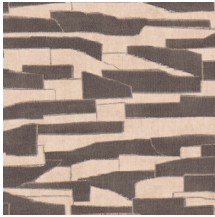

Technical specifications

Reference	57560 • Charcoal Linen
Product category	Refined
Composition	Wallpaper on non-woven backing
Description	Bicolour patchwork in which horizontal lines appear
Dimensions	Rolls of 8.50 m x 0.70 m = 6 m ² (9.30 yds x 27.56" = 64 sq.ft.)
Pattern repeat	Drop match 64/32 cm (25.20"/12.60")
Adhesive	Arte Clearpro or a good quality dispersion adhesive
How to paste	Paste the wall
Light resistance	Good lightfastness
How to remove	Strippable
Fire retardant EU	B-s1, d0
Fire retardant US	Class A
Maintenance	Washable
IMO Certified	

0493/22

Colourways (4)

57560

57562

57563

57564

View

More info? [Click here](#)