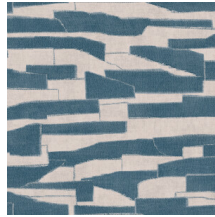

Technical specifications

Reference	57560 • Charcoal Linen
Product category	Refined
Composition	Wallpaper on non-woven backing
Description	Bicolour patchwork in which horizontal lines appear
Dimensions	Rolls of 8.50 m x 0.70 m = 6 m ² (9.30 yds x 27.56" = 64 sq.ft.)
Pattern repeat	Drop match 64/32 cm (25.20"/12.60")
Adhesive	Arte Clearpro or a good quality dispersion adhesive
How to paste	Paste the wall
Light resistance	Good lightfastness
How to remove	Strippable
Fire retardant EU	B-s1, d0
Fire retardant US	Class A
Maintenance	Washable
IMO Certified	

0493/22

Colourways (4)

57560

57562

57563

57564

View

More info? [Click here](#)