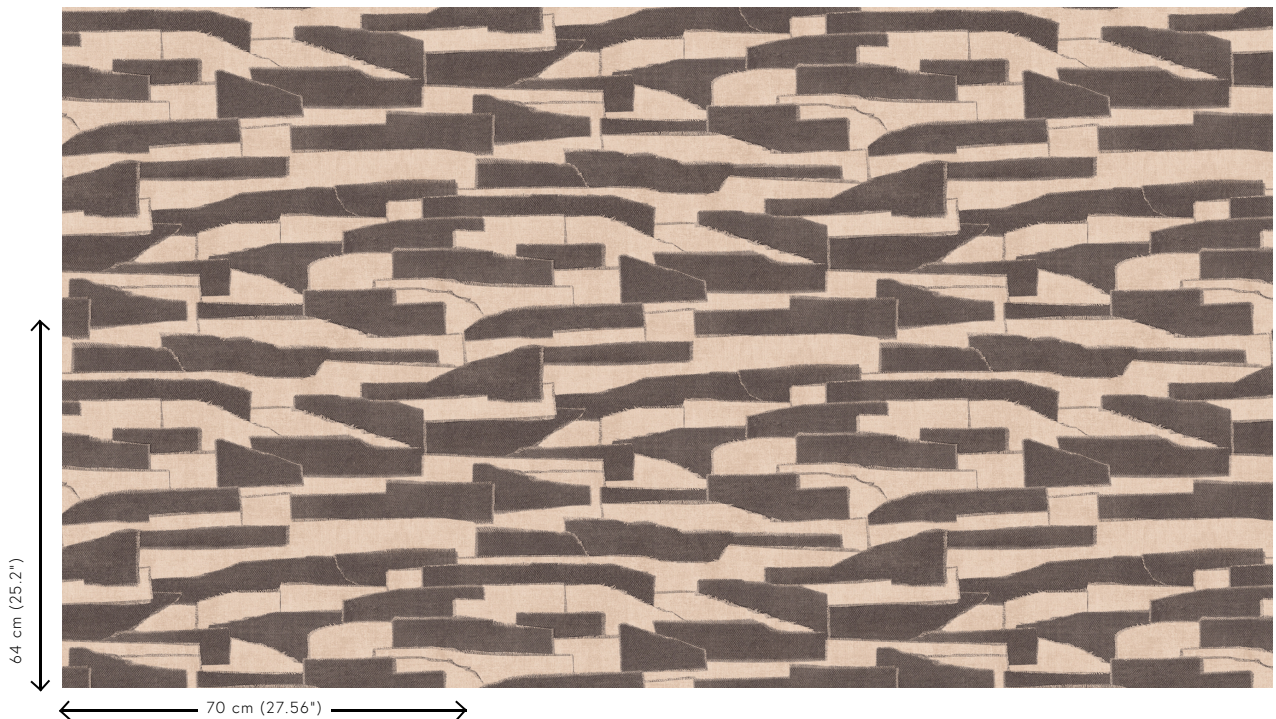

Technical specifications

Reference	57560 • Charcoal Linen
Product category	Refined
Composition	Wallpaper on non-woven backing
Description	Bicolour patchwork in which horizontal lines appear
Dimensions	Rolls of 8.50 m x 0.70 m = 6 m ² (9.30 yds x 27.56" = 64 sq.ft.)
Pattern repeat	Drop match 64/32 cm (25.20"/12.60")
Adhesive	Arte Clearpro or a good quality dispersion adhesive
How to paste	Paste the wall
Light resistance	Good lightfastness
How to remove	Strippable
Fire retardant EU	B-s1, d0
Fire retardant US	Class A
Maintenance	Washable
IMO Certified	

0493/22

Colourways (4)

57560

57562

57563

57564

View

More info? [Click here](#)