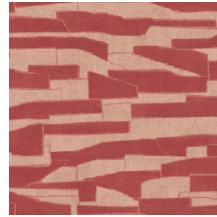

Technical specifications

Reference	57560 • Charcoal Linen
Product category	Refined
Composition	Wallpaper on non-woven backing
Description	Bicolour patchwork in which horizontal lines appear
Dimensions	Rolls of 8.50 m x 0.70 m = 6 m ² (9.30 yds x 27.56" = 64 sq.ft.)
Pattern repeat	Drop match 64/32 cm (25.20"/12.60")
Adhesive	Arte Clearpro or a good quality dispersion adhesive
How to paste	Paste the wall
Light resistance	Good lightfastness
How to remove	Strippable
Fire retardant EU	B-s1, d0
Fire retardant US	Class A
Maintenance	Washable
IMO Certified	

0493/22

Colourways (4)

57560

57562

57563

57564

View

More info? [Click here](#)