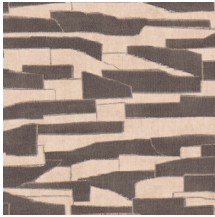

Technical specifications

| | |
|-------------------|---|
| Reference | 57564 • Butterscotch White |
| Product category | Refined |
| Composition | Wallpaper on non-woven backing |
| Description | Bicolour patchwork in which horizontal lines appear |
| Dimensions | Rolls of 8.50 m x 0.70 m = 6 m ² (9.30 yds x 27.56" = 64 sq.ft.) |
| Pattern repeat | Drop match 64/32 cm (25.20"/12.60") |
| Adhesive | Arte Clearpro or a good quality dispersion adhesive |
| How to paste | Paste the wall |
| Light resistance | Good lightfastness |
| How to remove | Strippable |
| Fire retardant EU | B-s1, d0 |
| Fire retardant US | Class A |
| Maintenance | Washable |
| IMO Certified |  |

0493/22

Colourways (4)

57560

57562

57563

57564

View

More info? [Click here](#)