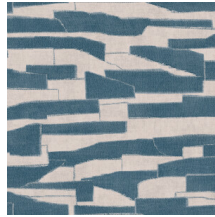

Technical specifications

Reference	57564 • Butterscotch White
Product category	Refined
Composition	Wallpaper on non-woven backing
Description	Bicolour patchwork in which horizontal lines appear
Dimensions	Rolls of 8.50 m x 0.70 m = 6 m ² (9.30 yds x 27.56" = 64 sq.ft.)
Pattern repeat	Drop match 64/32 cm (25.20"/12.60")
Adhesive	Arte Clearpro or a good quality dispersion adhesive
How to paste	Paste the wall
Light resistance	Good lightfastness
How to remove	Strippable
Fire retardant EU	B-s1, d0
Fire retardant US	Class A
Maintenance	Washable
IMO Certified	 0493/22

Colourways (4)

57560

57562

57563

57564

View

More info? [Click here](#)

Order samples, calculate quantities, view instructional videos, download technical information and more:
www.arte-international.com