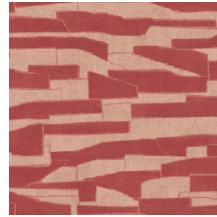

Technical specifications

| | |
|-------------------|---|
| Reference | 57564 • Butterscotch White |
| Product category | Refined |
| Composition | Wallpaper on non-woven backing |
| Description | Bicolour patchwork in which horizontal lines appear |
| Dimensions | Rolls of 8.50 m x 0.70 m = 6 m ² (9.30 yds x 27.56" = 64 sq.ft.) |
| Pattern repeat | Drop match 64/32 cm (25.20"/12.60") |
| Adhesive | Arte Clearpro or a good quality dispersion adhesive |
| How to paste | Paste the wall |
| Light resistance | Good lightfastness |
| How to remove | Strippable |
| Fire retardant EU | B-s1, d0 |
| Fire retardant US | Class A |
| Maintenance | Washable |
| IMO Certified |  |

0493/22

Colourways (4)

57560

57562

57563

57564

View

More info? [Click here](#)