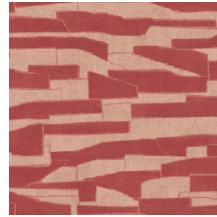

Technical specifications

Reference	57564 • Butterscotch White
Product category	Refined
Composition	Wallpaper on non-woven backing
Description	Bicolour patchwork in which horizontal lines appear
Dimensions	Rolls of 8.50 m x 0.70 m = 6 m ² (9.30 yds x 27.56" = 64 sq.ft.)
Pattern repeat	Drop match 64/32 cm (25.20"/12.60")
Adhesive	Arte Clearpro or a good quality dispersion adhesive
How to paste	Paste the wall
Light resistance	Good lightfastness
How to remove	Strippable
Fire retardant EU	B-s1, d0
Fire retardant US	Class A
Maintenance	Washable
IMO Certified	 0493/22

Colourways (4)

57560

57562

57563

57564

View

More info? [Click here](#)

Order samples, calculate quantities, view instructional videos, download technical information and more:
www.arte-international.com