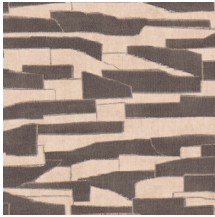

Colourways (4)

57560