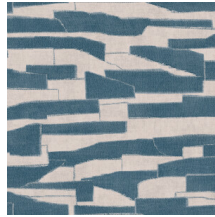

Technical specifications

| | |
|-------------------|---|
| Reference | 57564 • Butterscotch White |
| Product category | Refined |
| Composition | Wallpaper on non-woven backing |
| Description | Bicolour patchwork in which horizontal lines appear |
| Dimensions | Rolls of 8.50 m x 0.70 m = 6 m ² (9.30 yds x 27.56" = 64 sq.ft.) |
| Pattern repeat | Drop match 64/32 cm (25.20"/12.60") |
| Adhesive | Arte Clearpro or a good quality dispersion adhesive |
| How to paste | Paste the wall |
| Light resistance | Good lightfastness |
| How to remove | Strippable |
| Fire retardant EU | B-s1, d0 |
| Fire retardant US | Class A |
| Maintenance | Washable |
| IMO Certified |  |

0493/22

Colourways (4)

57560

57562

57563

57564

View

More info? [Click here](#)