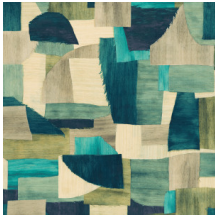

Colourways (5)

57600