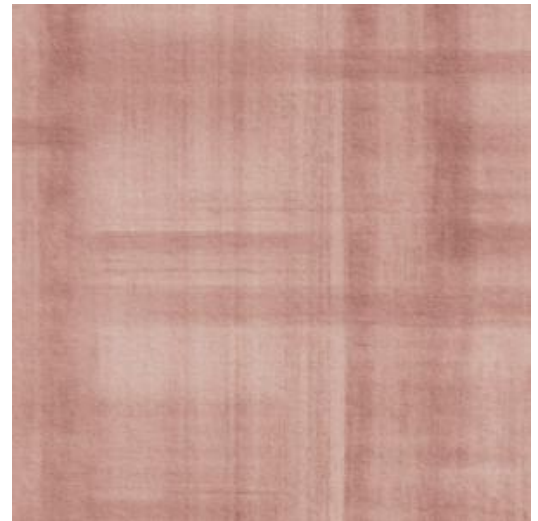

DOUDEVILLE

Collection Essentials Washed Linen

Story behind the collection

This Essentials collection rethinks linen, a versatile textile that has proven its worth in our interiors over time. The versatile plain wallcovering is easy to combine with the subtle panoramic Doudeville.

Technical specifications

Reference	<u>59590</u> • Mauve
Product category	Exquisite
Composition	Textile wallcovering on non-woven backing
Description	Inspired by the flax fields of Doudeville, where flax stalks create a striking striped landscape after harvest
Dimensions	Panoramic of 390 cm x 300 cm = 11,70 m ² (153.54" x 118.11" = 126 sq. ft.)
Remark	The pattern is repeatable, allowing several panoramics to be joined together.
Adhesive	Arte Clearpro or a good quality dispersion adhesive
How to paste	Paste the wall
Light resistance	Good lightfastness
How to remove	Strippable
Fire retardant EU	B-s1, d0
Fire retardant US	Class A
Maintenance	Washable