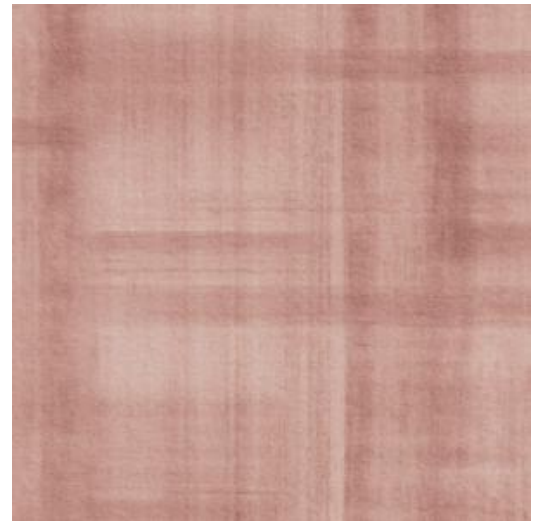

# DOUDEVILLE

Collection Essentials Washed Linen

## Technical specifications

Reference	<u>59590</u> • Mauve
Product category	Exquisite
Composition	Textile wallcovering on non-woven backing
Description	Inspired by the flax fields of Doudeville, where flax stalks create a striking striped landscape after harvest
Dimensions	Panoramic of 390 cm x 300 cm = 11,70 m <sup>2</sup> (153.54" x 118.11" = 126 sq. ft.)
Remark	The pattern is repeatable, allowing several panoramics to be joined together.
Adhesive	Arte Clearpro or a good quality dispersion adhesive
How to paste	Paste the wall
Light resistance	Good lightfastness
How to remove	Strippable
Fire retardant EU	B-s1, d0
Fire retardant US	Class A
Maintenance	Washable