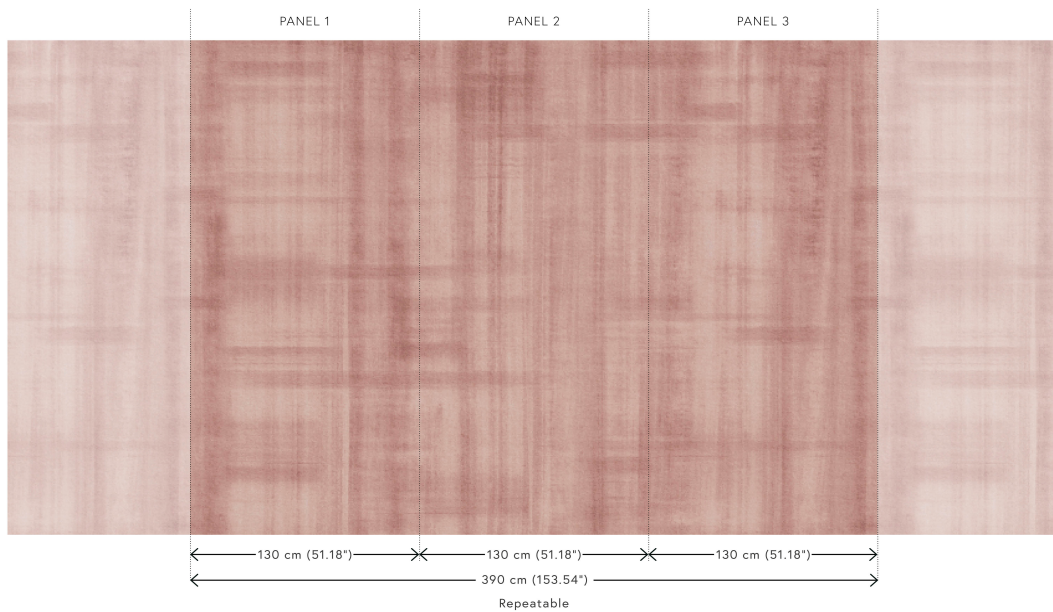

Colourways (3)

59590

59591

59592

View

More info? [Click here](#)

Order samples, calculate quantities, view instructional videos, download technical information and more:
www.arte-international.com

ARTE®

wallcoverings for the ultimate in refinement