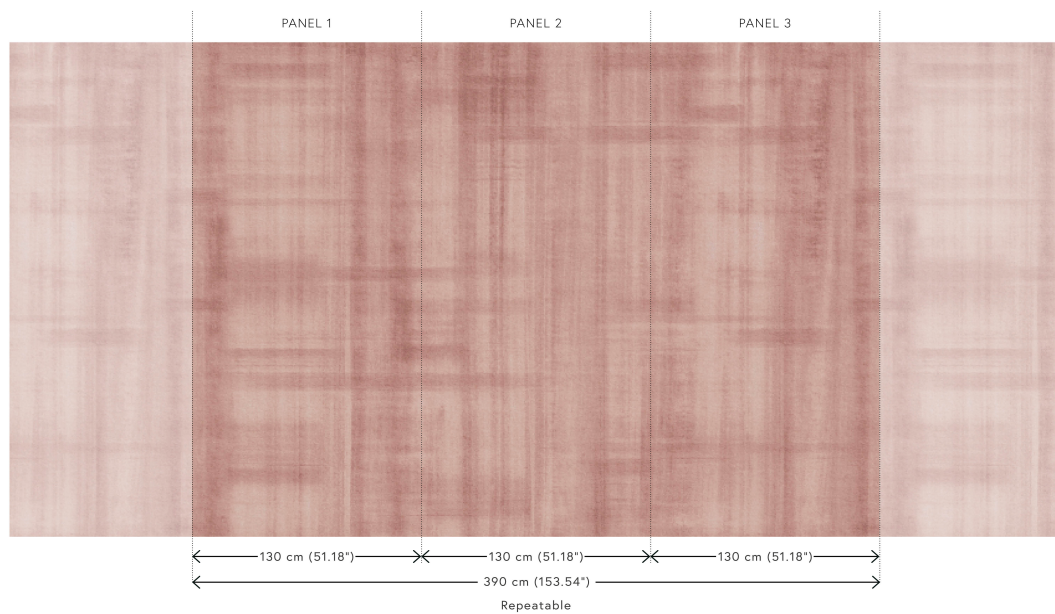

Colourways (3)

59590

59591

59592

View

More info? [Click here](#)

Order samples, calculate quantities, view instructional videos, download technical information and more:
www.arte-international.com

ARTE®

wallcoverings for the ultimate in refinement