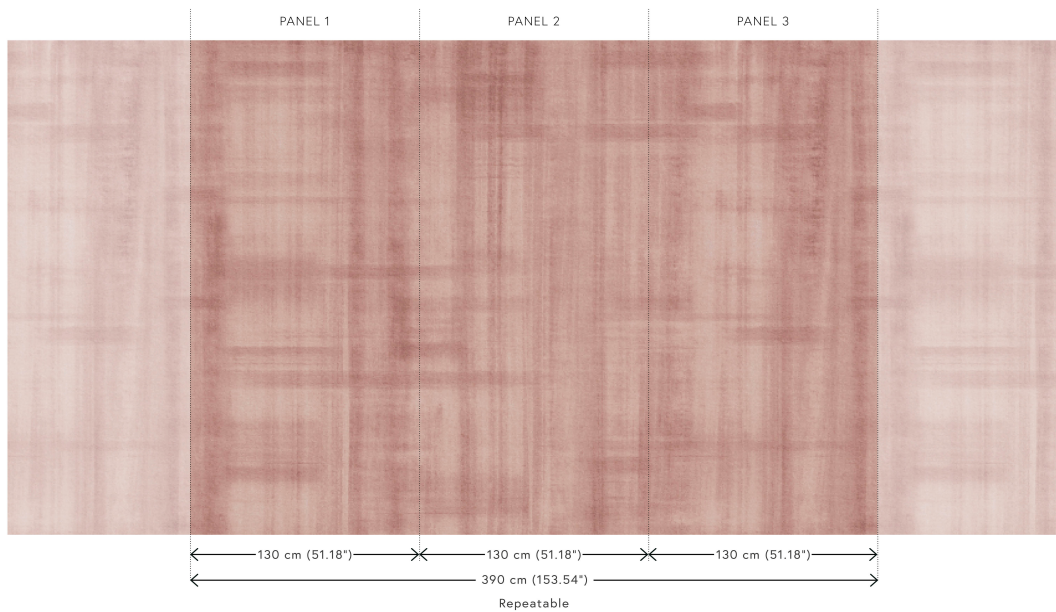

Technical specifications

Reference	<u>59590</u> • Mauve
Product category	Exquisite
Composition	Textile wallcovering on non-woven backing
Description	Inspired by the flax fields of Doudeville, where flax stalks create a striking striped landscape after harvest
Dimensions	Panoramic of 390 cm x 300 cm = 11,70 m ² (153.54" x 118.11" = 126 sq. ft.)
Remark	The pattern is repeatable, allowing several panoramics to be joined together.
Adhesive	Arte Clearpro or a good quality dispersion adhesive
How to paste	Paste the wall
Light resistance	Good lightfastness
How to remove	Strippable
Fire retardant EU	B-s1, d0
Fire retardant US	Class A
Maintenance	Washable

Colourways (3)

59590

59591

59592

View

More info? [Click here](#)

Order samples, calculate quantities, view instructional videos, download technical information and more:
www.arte-international.com

ARTE®