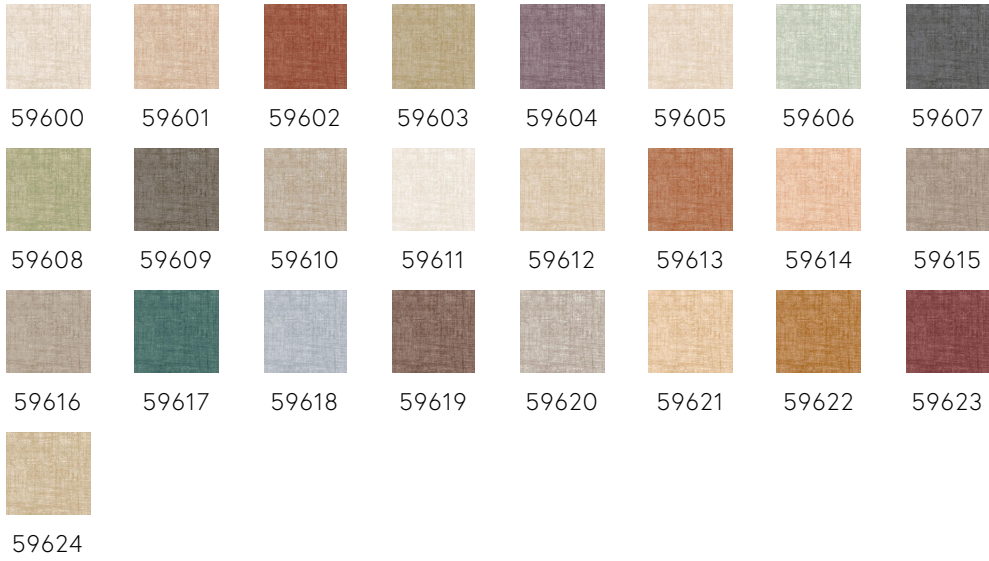

BRUSHED SUEDE

Collection Essentials Brushed Suede

Story behind the collection

This colourful collection takes its inspiration from paint and painting techniques. With Essentials Brushed Suede wallpaper, you get the same effect as a special painting technique or an original mural, but without the hassle and the time-consuming process – while giving your interior the kind of warm look and feel that can only be achieved with wallpaper.

Technical specifications

| | |
|-------------------|--|
| Reference | 59600 • Pearl |
| Product category | Refined |
| Composition | Wallpaper on non-woven backing |
| Description | A plain wallpaper with a soft suede look, which has the same artisanal feel as the painting technique that inspired it |
| Dimensions | Rolls of 8.50 m x 0.70 m = 6 m ² (9.30 yds x 27.56" = 64 sq.ft.) |
| Pattern repeat | Free match 0 cm (0.00") |
| Adhesive | Arte Clearpro or a good quality dispersion adhesive |
| How to paste | Paste the wall |
| Light resistance | Good lightfastness |
| How to remove | Strippable |
| Fire retardant EU | B-s1, d0 |
| Fire retardant US | Class A |
| Maintenance | Washable |
| IMO Certified | |

0493/22

Colourways (25)

More info? [Click here](#)

Order samples, calculate quantities, view instructional videos, download technical information and more:
www.arte-international.com

ARTE®

wallcoverings for the ultimate in refinement