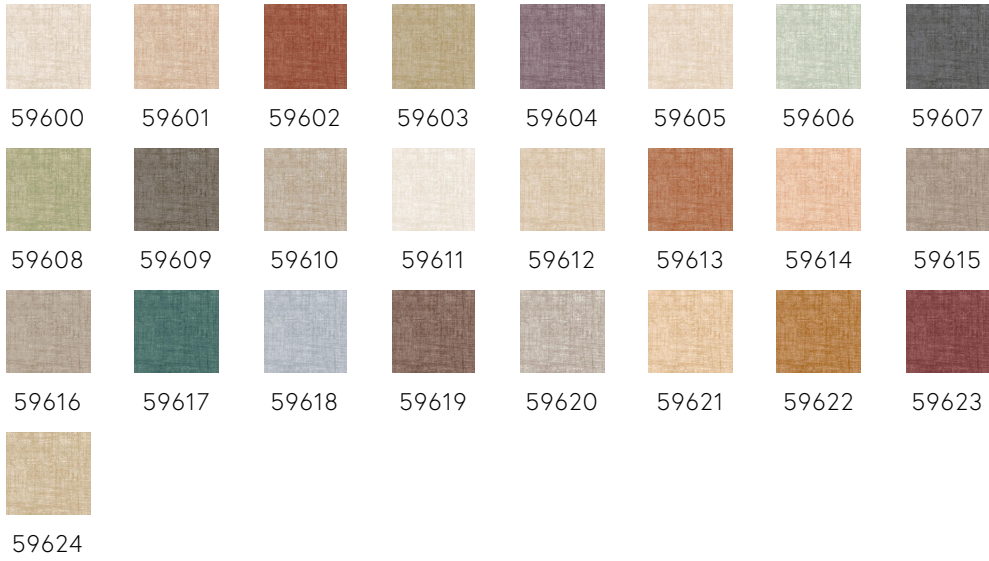

BRUSHED SUEDE

Collection Essentials Brushed Suede

Story behind the collection

This colourful collection takes its inspiration from paint and painting techniques. With Essentials Brushed Suede wallpaper, you get the same effect as a special painting technique or an original mural, but without the hassle and the time-consuming process – while giving your interior the kind of warm look and feel that can only be achieved with wallpaper.

Technical specifications

Reference	59600 • Pearl
Product category	Refined
Composition	Wallpaper on non-woven backing
Description	A plain wallpaper with a soft suede look, which has the same artisanal feel as the painting technique that inspired it
Dimensions	Rolls of 8.50 m x 0.70 m = 6 m ² (9.30 yds x 27.56" = 64 sq.ft.)
Pattern repeat	Free match 0 cm (0.00")
Adhesive	Arte Clearpro or a good quality dispersion adhesive
How to paste	Paste the wall
Light resistance	Good lightfastness
How to remove	Strippable
Fire retardant EU	B-s1, d0
Fire retardant US	Class A
Maintenance	Washable
IMO Certified	

0493/22

Colourways (25)

More info? [Click here](#)

Order samples, calculate quantities, view instructional videos, download technical information and more:
www.arte-international.com

ARTE®

wallcoverings for the ultimate in refinement