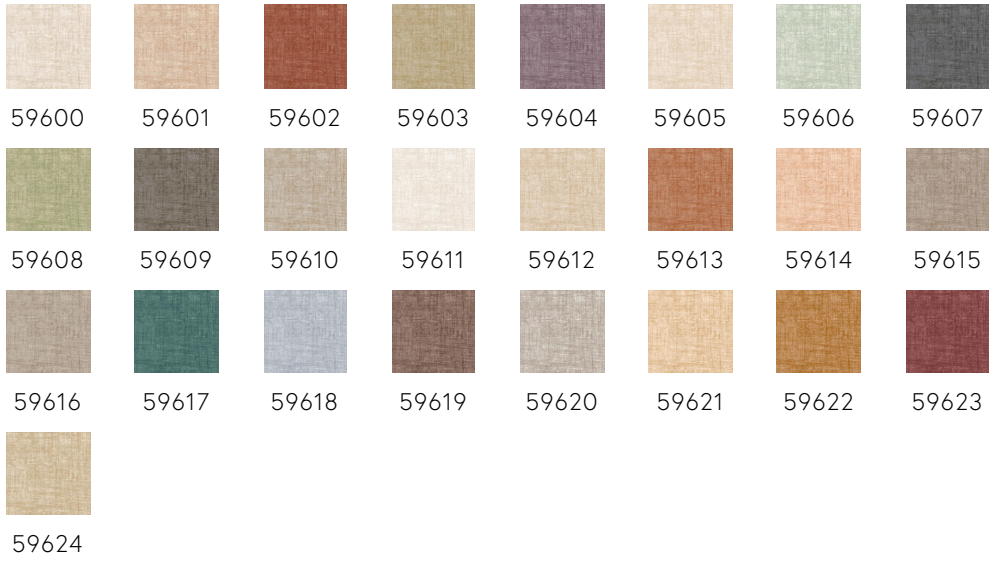

Colourways (25)

More info? [Click here](#)

Order samples, calculate quantities, view instructional videos, download technical information and more:
www.arte-international.com

ARTE®

wallcoverings for the ultimate in refinement