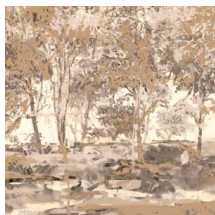

Colourways (3)

59640

59641

59642

View

More info? [Click here](#)

Order samples, calculate quantities, view instructional videos, download technical information and more:
www.arte-international.com

ARTE®

wallcoverings for the ultimate in refinement