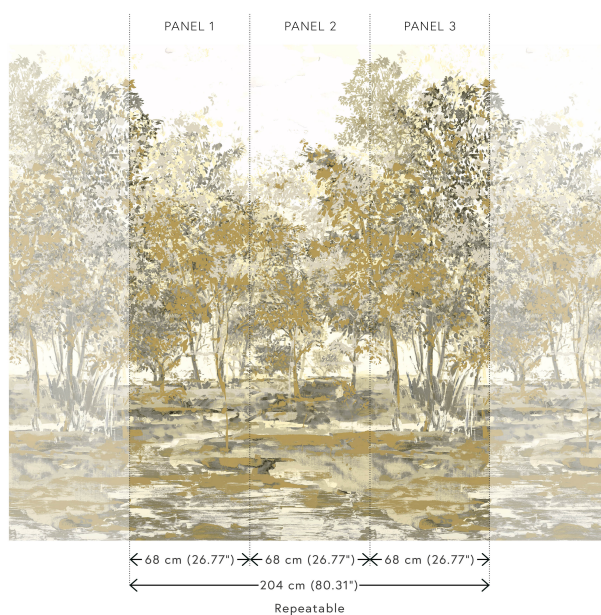

Colourways (3)

59640

59641

59642

View

More info? [Click here](#)

Order samples, calculate quantities, view instructional videos, download technical information and more:
www.arte-international.com

ARTE®

wallcoverings for the ultimate in refinement