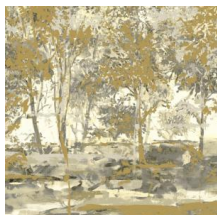

Colourways (3)

59640