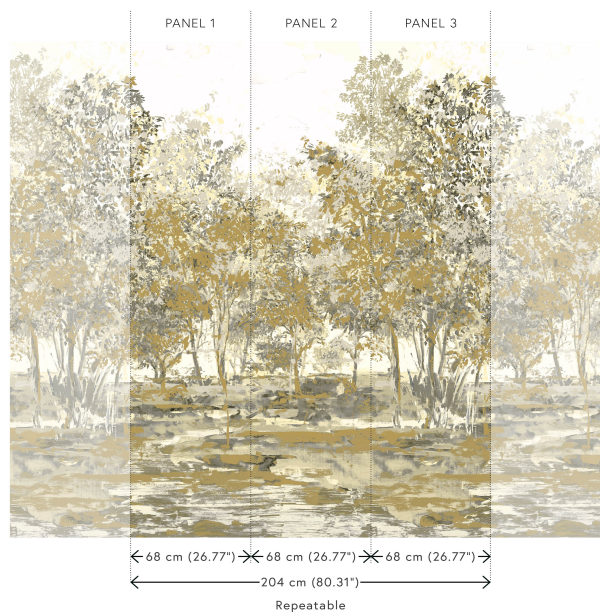

SHERWOOD

Collection Essentials Brushed Suede

Story behind the collection

This colourful collection takes its inspiration from paint and painting techniques. With Essentials Brushed Suede wallpaper, you get the same effect as a special painting technique or an original mural, but without the hassle and the time-consuming process – while giving your interior the kind of warm look and feel that can only be achieved with wallpaper.

Technical specifications

Reference	<u>59640</u> • Unakite
Product category	Exquisite
Composition	Non-woven wallcovering
Description	A panoramic printed on a linen texture, inspired by beautiful Sherwood Forest
Dimensions	Panoramic of 204 cm x 300 cm = 6,12 m ² (80.31" x 118.11" = 65.88 sq. ft.)
Remark	The pattern is repeatable, allowing several panoramics to be joined together.
Adhesive	Arte Clearpro or a good quality dispersion adhesive
How to paste	Paste the wall
Light resistance	Good lightfastness
How to remove	Strippable
Fire retardant EU	B-s1, d0
Fire retardant US	Class A
Maintenance	Washable

Colourways (3)

59640

59641

59642

View

More info? [Click here](#)

Order samples, calculate quantities, view instructional videos, download technical information and more:
www.arte-international.com

ARTE®