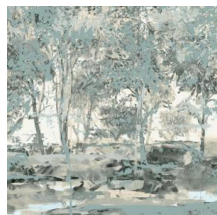

Colourways (3)

59640

59641

59642

View

More info? [Click here](#)

Order samples, calculate quantities, view instructional videos, download technical information and more:
www.arte-international.com

ARTE®

wallcoverings for the ultimate in refinement