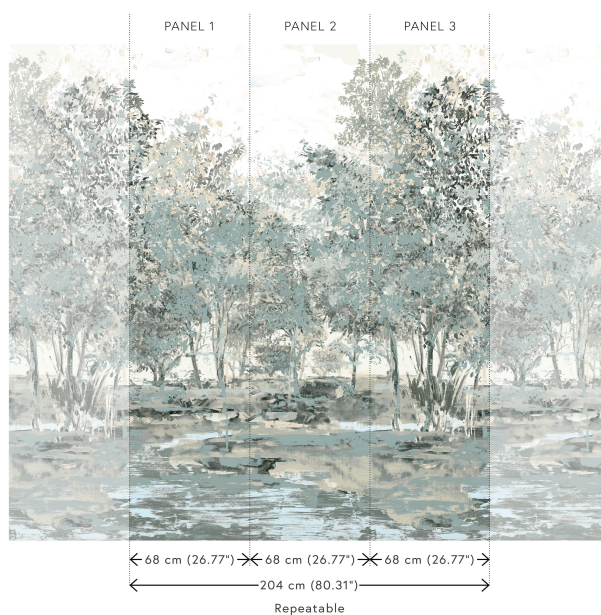

Colourways (3)

59640

59641

59642

View

More info? [Click here](#)

Order samples, calculate quantities, view instructional videos, download technical information and more:
www.arte-international.com

ARTE®

wallcoverings for the ultimate in refinement