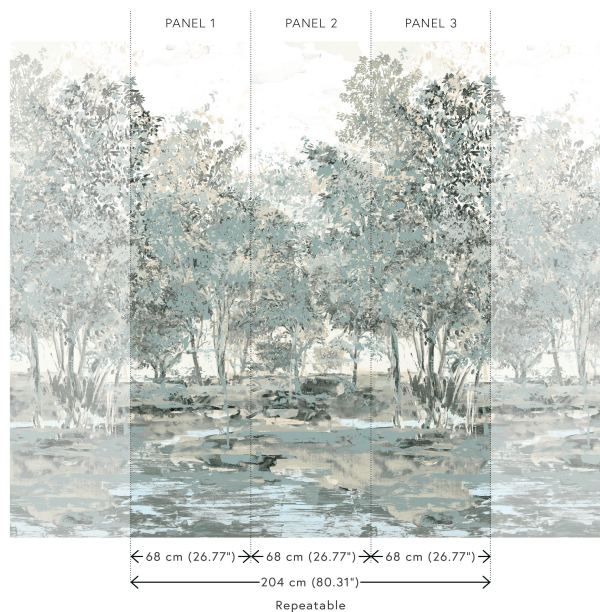

SHERWOOD

Collection Essentials Brushed Suede

Story behind the collection

This colourful collection takes its inspiration from paint and painting techniques. With Essentials Brushed Suede wallpaper, you get the same effect as a special painting technique or an original mural, but without the hassle and the time-consuming process – while giving your interior the kind of warm look and feel that can only be achieved with wallpaper.

Technical specifications

Reference	<u>59642</u> • Bister
Product category	Exquisite
Composition	Non-woven wallcovering
Description	A panoramic printed on a linen texture, inspired by beautiful Sherwood Forest
Dimensions	Panoramic of 204 cm x 300 cm = 6,12 m ² (80.31" x 118.11" = 65.88 sq. ft.)
Remark	The pattern is repeatable, allowing several panoramics to be joined together.
Adhesive	Arte Clearpro or a good quality dispersion adhesive
How to paste	Paste the wall
Light resistance	Good lightfastness
How to remove	Strippable
Fire retardant EU	B-s1, d0
Fire retardant US	Class A
Maintenance	Washable

Colourways (3)

59640

59641

59642

View

More info? [Click here](#)

Order samples, calculate quantities, view instructional videos, download technical information and more:
www.arte-international.com

ARTE®