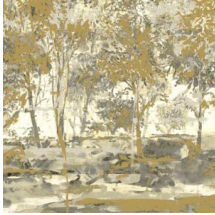

Colourways (3)

59640