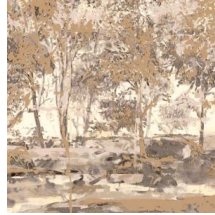

Colourways (3)

59640

59641

59642

View

More info? [Click here](#)

Order samples, calculate quantities, view instructional videos, download technical information and more:
www.arte-international.com

ARTE®

wallcoverings for the ultimate in refinement