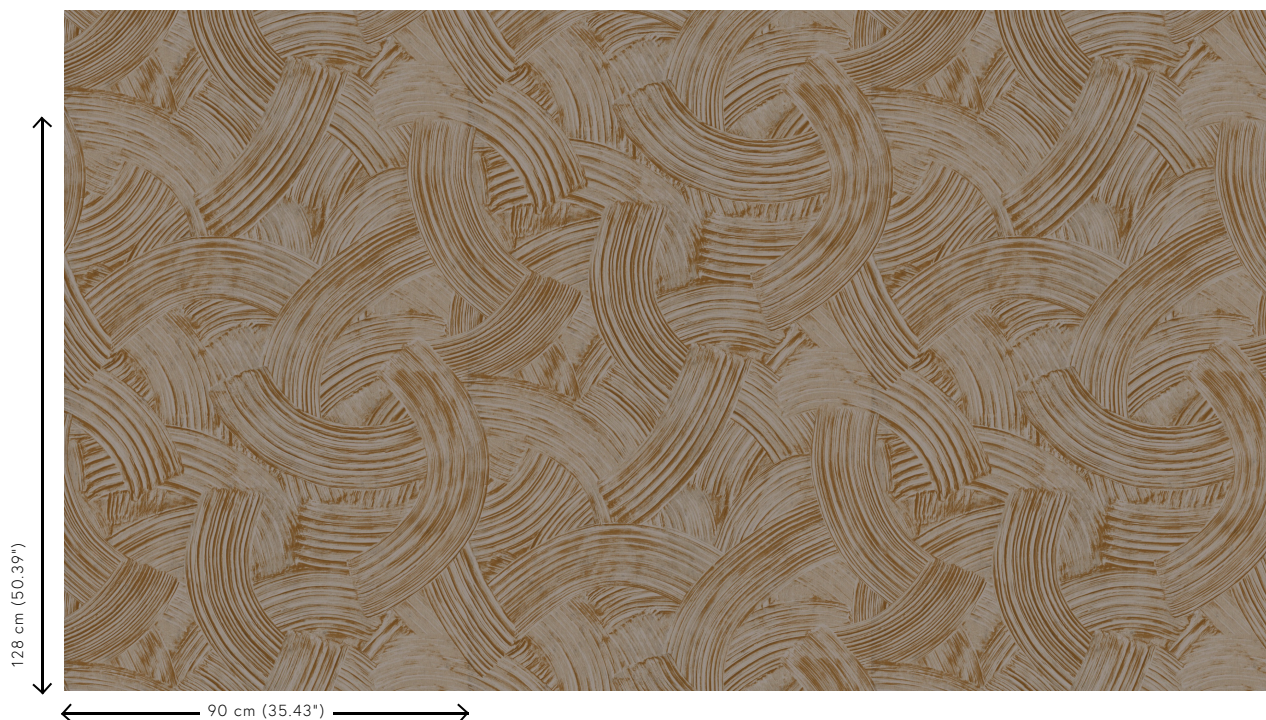

IMPASTO

Collection Metal X Patina

Story behind the collection

Timeless luxury for sophisticated rebels: each design in the Metal X Patina collection has been printed on metal foil, to create an artistic, distressed plaster look on walls. The patterns were inspired by old painting techniques or crafts. We used advanced printing technology to combine a matte look with luminescent highlights to add vibrancy and a natural patina.

Technical specifications

Reference	<u>60102</u> • Shiny Taupe
Product category	Exquisite
Composition	Metallic wallcovering on non-woven backing
Description	Inspired by an art painting technique that is hundreds of years old, printed on metal foil
Dimensions	Width 90 cm (35.43"), sold by the linear metre/yard
Pattern repeat	Drop match 128/64 cm (50.39"/25.20")
Adhesive	Arte Clearpro or a good quality dispersion adhesive
How to paste	Moisten the product, paste the wall
Light resistance	Good lightfastness
How to remove	Strippable
Fire retardant EU	B-s1, d0
Fire retardant US	Class A
Maintenance	Washable

Colourways (6)

60100

60101

60102

60103

60104

60105

View