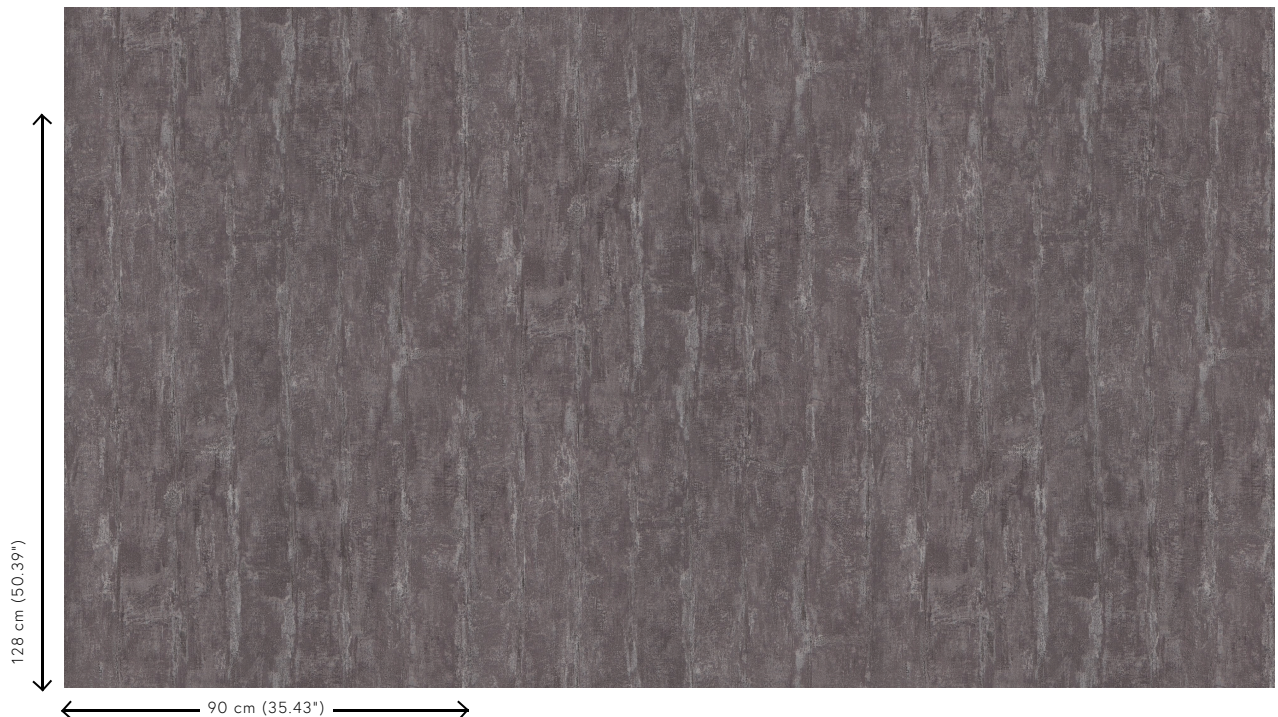

Technical specifications

Reference	<u>60132</u> • Metal Plum
Product category	Exquisite
Composition	Metallic wallcovering on non-woven backing
Description	A pattern of wide textile strips printed on metal foil
Dimensions	Width 90 cm (35.43"), sold by the linear metre/yard
Pattern repeat	Drop match 128/64 cm (50.39"/25.20"), or free match 0 cm (0.00")
Adhesive	Arte Clearpro or a good quality dispersion adhesive
How to paste	Paste the wall
Light resistance	Good lightfastness
How to remove	Strippable
Fire retardant EU	B-s1, d0
Fire retardant US	Class A
Maintenance	Washable

Colourways (6)

60130

60131

60132

60133

60134

60135

View