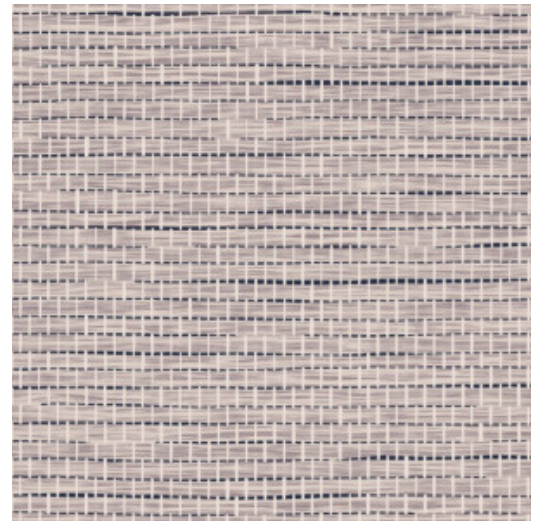

LE PAPIER TISSÉ

Collection Essentials L'Invité

Story behind the collection

L'Invité draws its inspiration from the fashion world. It also flirts with neoclassicism, a movement in art in which the purity of the classics is pursued. The patterns exude luxury and play with various geometric shapes. A surprisingly modern colour palette alternates with the feel of natural materials and woven textiles. This makes the collection elegant, accessible and inviting.

Technical specifications

Reference	<u>60500</u> • Lavender
Product category	Refined
Composition	Wallpaper on non-woven backing
Description	Timeless wallpaper with a realistic paper weave effect
Dimensions	Rolls of 8.50 m x 0.90 m = 7.65 m ² (9.30 yards 35.43" = 82 sq.ft)
Pattern repeat	Free match 0 cm (0.00"), or free match respecting the design height of 1.50 cm (0.59")
Adhesive	Arte Clearpro or a good quality dispersion adhesive
How to paste	Paste the wall
Light resistance	Good lightfastness
How to remove	Strippable
Fire retardant EU	B-s1, d0
Fire retardant US	Class A
Maintenance	Washable
IMO Certified	

Colourways (8)

60500

60501

60502

60503

60504

60505

60506