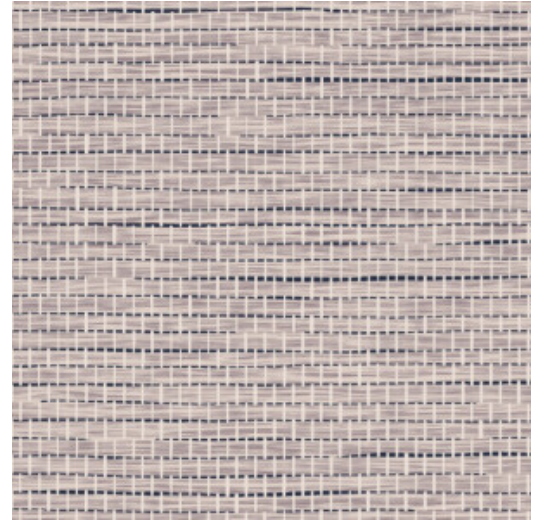

LE PAPIER TISSÉ

Collection Essentials L'Invité

Story behind the collection

L'Invité draws its inspiration from the fashion world. It also flirts with neoclassicism, a movement in art in which the purity of the classics is pursued. The patterns exude luxury and play with various geometric shapes. A surprisingly modern colour palette alternates with the feel of natural materials and woven textiles. This makes the collection elegant, accessible and inviting.

Technical specifications

Reference	<u>60500</u> • Lavender
Product category	Refined
Composition	Wallpaper on non-woven backing
Description	Timeless wallpaper with a realistic paper weave effect
Dimensions	Rolls of 8.50 m x 0.90 m = 7.65 m ² (9.30 yards 35.43" = 82 sq.ft)
Pattern repeat	Free match 0 cm (0.00"), or free match respecting the design height of 1.50 cm (0.59")
Adhesive	Arte Clearpro or a good quality dispersion adhesive
How to paste	Paste the wall
Light resistance	Good lightfastness
How to remove	Strippable
Fire retardant EU	B-s1, d0
Fire retardant US	Class A
Maintenance	Washable
IMO Certified	

Colourways (8)

60500

60501

60502

60503

60504

60505

60506