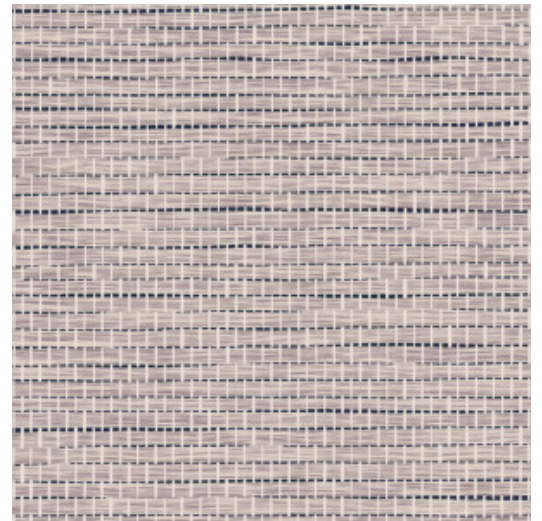

LE PAPIER TISSÉ

Collection Essentials Totem

Story behind the collection

Tall. Taller. Tallest. Geometric shapes that have randomly been arranged, to create ever taller stacks. In many ways, these eye-catching designs resemble modern, abstract sculptures. They are reminiscent even of ethnic art from around the world, striking a pleasantly balanced note in any interior, thanks to the natural look of textile, woven grass and raffia.

Technical specifications

Reference	<u>60500B</u> • Lavender
Product category	Refined
Composition	Wallpaper on non-woven backing
Description	Timeless wallpaper with a realistic paper weave effect
Dimensions	Rolls of 8.50 m x 0.90 m = 7.65 m ² (9.30 yds x 35.43" = 82 sq.ft)
Pattern repeat	Free match 0 cm (0.00"), or free match respecting the design height of 1.50 cm (0.59")
Adhesive	Arte Clearpro or a good quality dispersion adhesive
How to paste	Paste the wall
Light resistance	Good lightfastness
How to remove	Strippable
Fire retardant EU	B-s1, d0
Fire retardant US	Class A
Maintenance	Washable
IMO Certified	

Colourways (8)

60500B

60501B

60502B

60503B

60504B

60505B

60506B