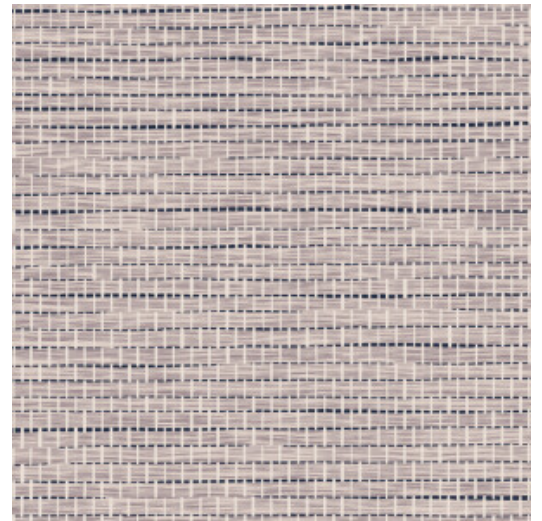

LE PAPIER TISSÉ

Collection Essentials Totem

Story behind the collection

Tall. Taller. Tallest. Geometric shapes that have randomly been arranged, to create ever taller stacks. In many ways, these eye-catching designs resemble modern, abstract sculptures. They are reminiscent even of ethnic art from around the world, striking a pleasantly balanced note in any interior, thanks to the natural look of textile, woven grass and raffia.

Technical specifications

Reference	<u>60500B</u> • Lavender
Product category	Refined
Composition	Wallpaper on non-woven backing
Description	Timeless wallpaper with a realistic paper weave effect
Dimensions	Rolls of 8.50 m x 0.90 m = 7.65 m² (9.30 yds x 35.43" = 82 sq.ft)
Pattern repeat	Free match 0 cm (0.00"), or free match respecting the design height of 1.50 cm (0.59")
Adhesive	Arte Clearpro or a good quality dispersion adhesive
How to paste	Paste the wall
Light resistance	Good lightfastness
How to remove	Strippable
Fire retardant EU	B-s1, d0
Fire retardant US	Class A
Maintenance	Washable
IMO Certified	

0493/22