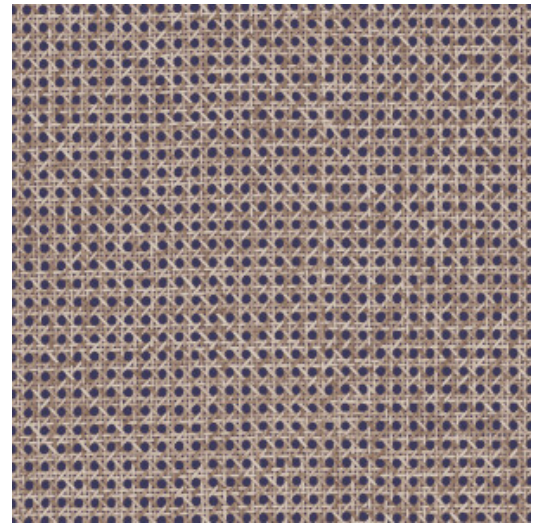

LE ROTIN

Collection Essentials L'Invité

Story behind the collection

L'Invité draws its inspiration from the fashion world. It also flirts with neoclassicism, a movement in art in which the purity of the classics is pursued. The patterns exude luxury and play with various geometric shapes. A surprisingly modern colour palette alternates with the feel of natural materials and woven textiles. This makes the collection elegant, accessible and inviting.

Technical specifications

Reference	<u>60510</u> • Midnight
Product category	Refined
Composition	Wallpaper on non-woven backing
Description	A natural imitation of rattan, barely distinguishable from the real thing
Dimensions	Rolls of 8.50 m x 0.70 m = 6 m ² (9.30 yards 27.56" = 64 sq.ft)
Pattern repeat	Free match 0 cm (0.00"), respecting the design height of 2.5 cm (0.98")
Adhesive	Arte Clearpro or a good quality dispersion adhesive
How to paste	Paste the wall
Light resistance	Good lightfastness
How to remove	Strippable
Fire retardant EU	B-s1, d0
Fire retardant US	Class A
Maintenance	Washable
IMO Certified	

Colourways (7)

60510

60511

60512

60513

60514

60515

60516