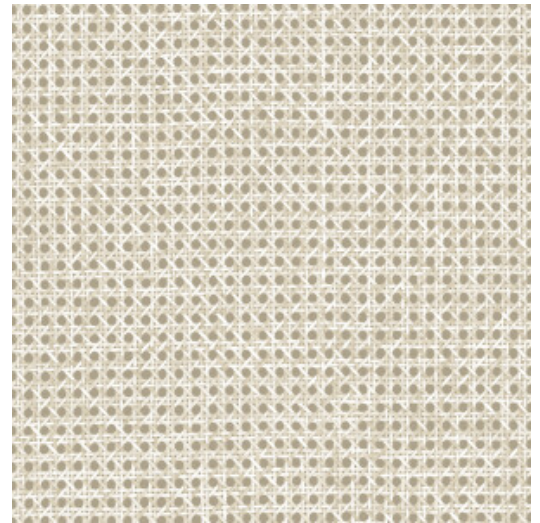

## Technical specifications

Reference	<u>60511</u> • Taupe
Product category	Refined
Composition	Wallpaper on non-woven backing
Description	A natural imitation of rattan, barely distinguishable from the real thing
Dimensions	Rolls of 8.50 m x 0.70 m = 6 m <sup>2</sup> (9.30 yards 27.56" = 64 sq.ft)
Pattern repeat	Free match 0 cm (0.00"), respecting the design height of 2.5 cm (0.98")
Adhesive	Arte Clearpro or a good quality dispersion adhesive
How to paste	Paste the wall
Light resistance	Good lightfastness
How to remove	Strippable
Fire retardant EU	B-s1, d0
Fire retardant US	Class A
Maintenance	Washable
IMO Certified	

## Colourways (7)

60510

60511

60512

60513

60514

60515

60516