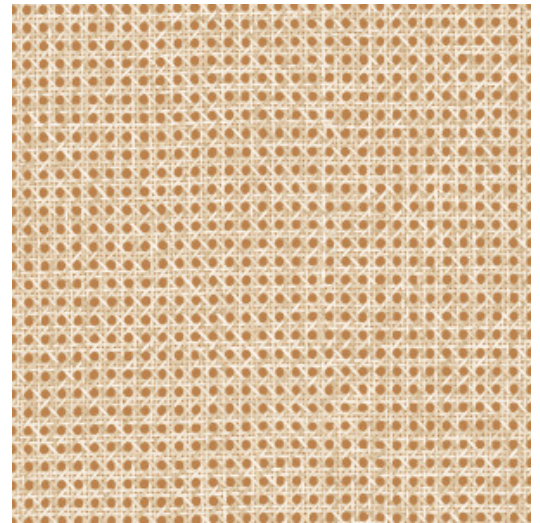

LE ROTIN

Collection Essentials L'Invité

Story behind the collection

L'Invité draws its inspiration from the fashion world. It also flirts with neoclassicism, a movement in art in which the purity of the classics is pursued. The patterns exude luxury and play with various geometric shapes. A surprisingly modern colour palette alternates with the feel of natural materials and woven textiles. This makes the collection elegant, accessible and inviting.

Technical specifications

Reference	60514 • Terracotta
Product category	Refined
Composition	Wallpaper on non-woven backing
Description	A natural imitation of rattan, barely distinguishable from the real thing
Dimensions	Rolls of 8.50 m x 0.70 m = 6 m ² (9.30 yards 27.56" = 64 sq.ft)
Pattern repeat	Free match 0 cm (0.00"), respecting the design height of 2.5 cm (0.98")
Adhesive	Arte Clearpro or a good quality dispersion adhesive
How to paste	Paste the wall
Light resistance	Good lightfastness
How to remove	Strippable
Fire retardant EU	B-s1, d0
Fire retardant US	Class A
Maintenance	Washable
IMO Certified	

Colourways (7)

60510

60511

60512

60513

60514

60515

60516