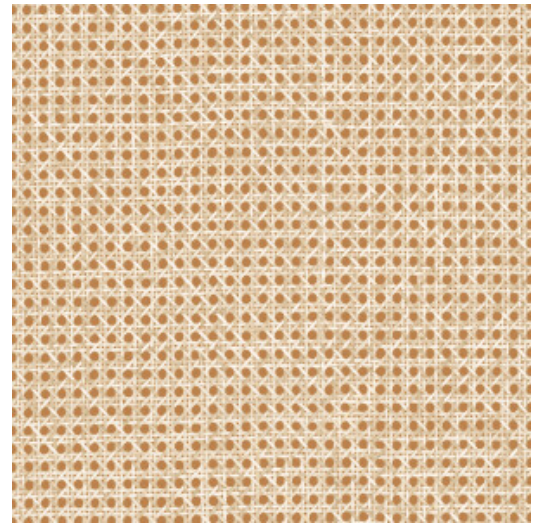

## Story behind the collection

L'Invité draws its inspiration from the fashion world. It also flirts with neoclassicism, a movement in art in which the purity of the classics is pursued. The patterns exude luxury and play with various geometric shapes. A surprisingly modern colour palette alternates with the feel of natural materials and woven textiles. This makes the collection elegant, accessible and inviting.

## Technical specifications

|                   |  |
|-------------------|--|
| Reference         | <b>60514</b> • Terracotta  |
| Product category  | Refined  |
| Composition       | Wallpaper on non-woven backing   |
| Description       | A natural imitation of rattan, barely distinguishable from the real thing  |
| Dimensions        | Rolls of 8.50 m x 0.70 m = 6 m <sup>2</sup> (9.30 yards 27.56" = 64 sq.ft) |
| Pattern repeat    | Free match 0 cm (0.00"), respecting the design height of 2.5 cm (0.98")    |
| Adhesive          | Arte Clearpro or a good quality dispersion adhesive                        |
| How to paste      | Paste the wall   |
| Light resistance  | Good lightfastness   |
| How to remove     | Strippable   |
| Fire retardant EU | B-s1, d0   |
| Fire retardant US | Class A  |
| Maintenance       | Washable   |
| IMO Certified     |  |

## Colourways (7)

60510

60511

60512

60513

60514

60515

60516