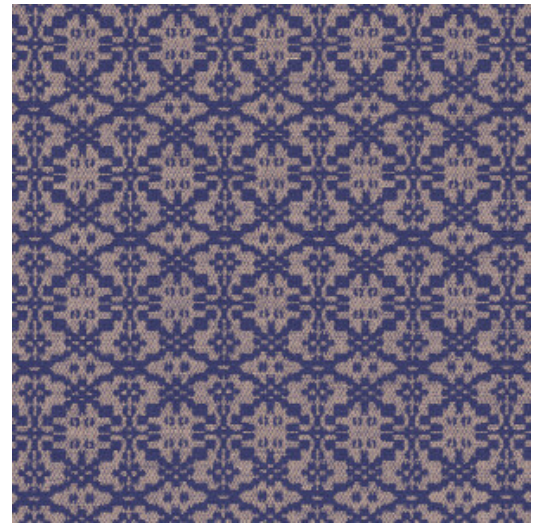

LE PRESTIGE

Collection Essentials L'Invité

Story behind the collection

L'Invité draws its inspiration from the fashion world. It also flirts with neoclassicism, a movement in art in which the purity of the classics is pursued. The patterns exude luxury and play with various geometric shapes. A surprisingly modern colour palette alternates with the feel of natural materials and woven textiles. This makes the collection elegant, accessible and inviting.

Technical specifications

Reference	<u>60540</u> • Starry Night
Product category	Refined
Composition	Wallpaper on non-woven backing
Description	Geometric pattern with a nod to lace
Dimensions	Rolls of 8.50 m x 0.70 m = 6 m² (9.30 yards 27.56" = 64 sq.ft)
Pattern repeat	Straight match 16 cm (6.30")
Adhesive	Arte Clearpro or a good quality dispersion adhesive
How to paste	Paste the wall
Light resistance	Good lightfastness
How to remove	Strippable
Fire retardant EU	B-s1, d0
Fire retardant US	Class A
Maintenance	Washable
IMO Certified	

0493/22