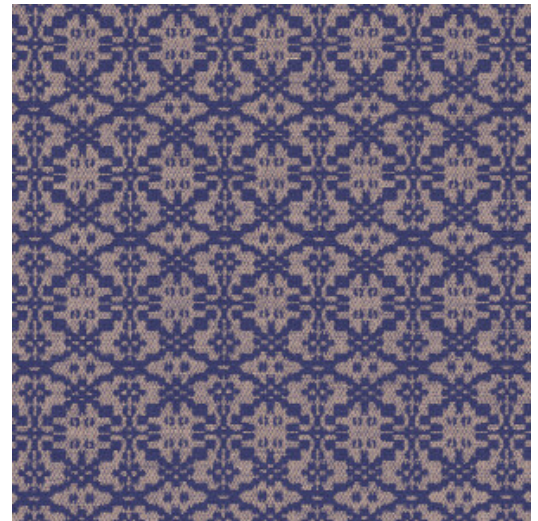

LE PRESTIGE

Collection Essentials L'Invité

Story behind the collection

L'Invité draws its inspiration from the fashion world. It also flirts with neoclassicism, a movement in art in which the purity of the classics is pursued. The patterns exude luxury and play with various geometric shapes. A surprisingly modern colour palette alternates with the feel of natural materials and woven textiles. This makes the collection elegant, accessible and inviting.

Technical specifications

Reference	<u>60540</u> • Starry Night
Product category	Refined
Composition	Wallpaper on non-woven backing
Description	Geometric pattern with a nod to lace
Dimensions	Rolls of 8.50 m x 0.70 m = 6 m² (9.30 yards 27.56" = 64 sq.ft)
Pattern repeat	Straight match 16 cm (6.30")
Adhesive	Arte Clearpro or a good quality dispersion adhesive
How to paste	Paste the wall
Light resistance	Good lightfastness
How to remove	Strippable
Fire retardant EU	B-s1, d0
Fire retardant US	Class A
Maintenance	Washable
IMO Certified	

0493/22