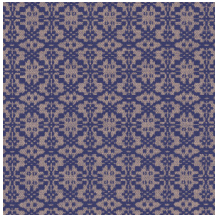

## Technical specifications

Reference	<u>60540</u> • Starry Night
Product category	Refined
Composition	Wallpaper on non-woven backing
Description	Geometric pattern with a nod to lace
Dimensions	Rolls of 8.50 m x 0.70 m = 6 m <sup>2</sup> (9.30 yards 27.56" = 64 sq.ft)
Pattern repeat	Straight match 16 cm (6.30")
Adhesive	Arte Clearpro or a good quality dispersion adhesive
How to paste	Paste the wall
Light resistance	Good lightfastness
How to remove	Strippable
Fire retardant EU	B-s1, d0
Fire retardant US	Class A
Maintenance	Washable
IMO Certified	

## Colourways (6)

60540

60541

60542

60543

60544

60545