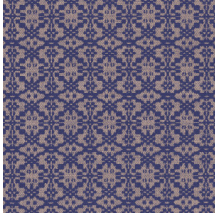

## Technical specifications

Reference	<u>60540</u> • Starry Night
Product category	Refined
Composition	Wallpaper on non-woven backing
Description	Geometric pattern with a nod to lace
Dimensions	Rolls of 8.50 m x 0.70 m = 6 m <sup>2</sup> (9.30 yards 27.56" = 64 sq.ft)
Pattern repeat	Straight match 16 cm (6.30")
Adhesive	Arte Clearpro or a good quality dispersion adhesive
How to paste	Paste the wall
Light resistance	Good lightfastness
How to remove	Strippable
Fire retardant EU	B-s1, d0
Fire retardant US	Class A
Maintenance	Washable
IMO Certified	

## Colourways (6)

60540

60541

60542

60543

60544

60545