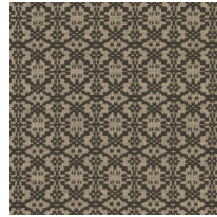

## Technical specifications

Reference	<u>60540</u> • Starry Night
Product category	Refined
Composition	Wallpaper on non-woven backing
Description	Geometric pattern with a nod to lace
Dimensions	Rolls of 8.50 m x 0.70 m = 6 m <sup>2</sup> (9.30 yards 27.56" = 64 sq.ft)
Pattern repeat	Straight match 16 cm (6.30")
Adhesive	Arte Clearpro or a good quality dispersion adhesive
How to paste	Paste the wall
Light resistance	Good lightfastness
How to remove	Strippable
Fire retardant EU	B-s1, d0
Fire retardant US	Class A
Maintenance	Washable
IMO Certified	

## Colourways (6)

60540

60541

60542

60543

60544

60545