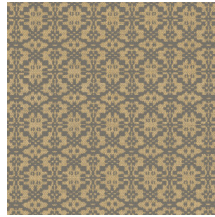

## Technical specifications

Reference	<u>60540</u> • Starry Night
Product category	Refined
Composition	Wallpaper on non-woven backing
Description	Geometric pattern with a nod to lace
Dimensions	Rolls of 8.50 m x 0.70 m = 6 m <sup>2</sup> (9.30 yards 27.56" = 64 sq.ft)
Pattern repeat	Straight match 16 cm (6.30")
Adhesive	Arte Clearpro or a good quality dispersion adhesive
How to paste	Paste the wall
Light resistance	Good lightfastness
How to remove	Strippable
Fire retardant EU	B-s1, d0
Fire retardant US	Class A
Maintenance	Washable
IMO Certified	

## Colourways (6)

60540

60541

60542

60543

60544

60545