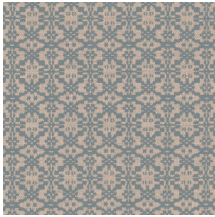

## Technical specifications

Reference	<u>60540</u> • Starry Night
Product category	Refined
Composition	Wallpaper on non-woven backing
Description	Geometric pattern with a nod to lace
Dimensions	Rolls of 8.50 m x 0.70 m = 6 m <sup>2</sup> (9.30 yards 27.56" = 64 sq.ft)
Pattern repeat	Straight match 16 cm (6.30")
Adhesive	Arte Clearpro or a good quality dispersion adhesive
How to paste	Paste the wall
Light resistance	Good lightfastness
How to remove	Strippable
Fire retardant EU	B-s1, d0
Fire retardant US	Class A
Maintenance	Washable
IMO Certified	

## Colourways (6)

60540

60541

60542

60543

60544

60545