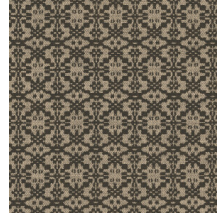

## Technical specifications

Reference	<u>60540</u> • Starry Night
Product category	Refined
Composition	Wallpaper on non-woven backing
Description	Geometric pattern with a nod to lace
Dimensions	Rolls of 8.50 m x 0.70 m = 6 m <sup>2</sup> (9.30 yards 27.56" = 64 sq.ft)
Pattern repeat	Straight match 16 cm (6.30")
Adhesive	Arte Clearpro or a good quality dispersion adhesive
How to paste	Paste the wall
Light resistance	Good lightfastness
How to remove	Strippable
Fire retardant EU	B-s1, d0
Fire retardant US	Class A
Maintenance	Washable
IMO Certified	

## Colourways (6)

60540

60541

60542

60543

60544

60545