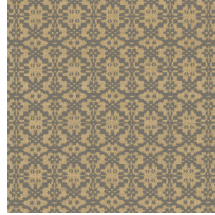

## Technical specifications

Reference	<u>60540</u> • Starry Night
Product category	Refined
Composition	Wallpaper on non-woven backing
Description	Geometric pattern with a nod to lace
Dimensions	Rolls of 8.50 m x 0.70 m = 6 m <sup>2</sup> (9.30 yards 27.56" = 64 sq.ft)
Pattern repeat	Straight match 16 cm (6.30")
Adhesive	Arte Clearpro or a good quality dispersion adhesive
How to paste	Paste the wall
Light resistance	Good lightfastness
How to remove	Strippable
Fire retardant EU	B-s1, d0
Fire retardant US	Class A
Maintenance	Washable
IMO Certified	

## Colourways (6)

60540

60541

60542

60543

60544

60545