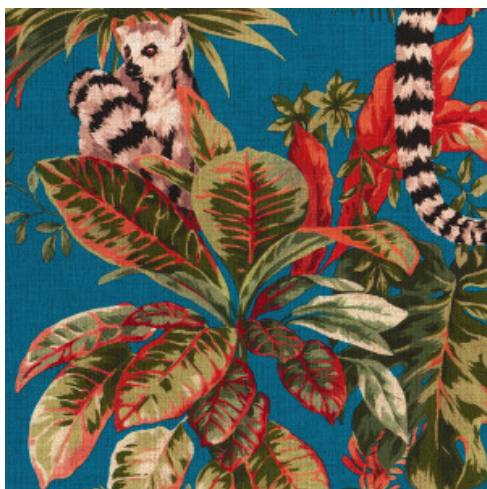

60602

More info? [Click here](#)

Order samples, calculate quantities, view instructional videos, download technical information and more:
www.arte-international.com