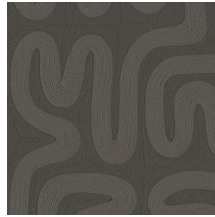

SARANA

Collection Tali

Story behind the collection

Tali is the Indonesian word for rope – a name that beautifully conveys the essence of this sophisticated wallpaper collection. Each design in the collection is inspired by the rich textures of different types of rope, carefully selected from Indonesia. The hand-crafted patterns, which draw on artisanal craftsmanship, have been meticulously transposed into a collection of elegant vinyl wall decorations.

Technical specifications

Reference	<u>60700</u> • Cream
Product category	Refined
Composition	Vinyl wallpaper on paper backing
Description	Airy pattern created with rope in various thicknesses
Dimensions	Rolls of 10.05 m x 1.00 m = 10 m ² (11 yds x 39.37" = 108 sq.ft.)
Pattern repeat	Drop match 95/47.5 cm (37.40"/18.70"), or free match
Adhesive	Arte Clearpro or a good quality dispersion adhesive
How to paste	Method 1: paste the wall and moisten the wallcovering. Method 2: paste the wallcovering.
Light resistance	Good lightfastness
How to remove	Peelable
Fire retardant EU	B-s2, d0
Fire retardant US	Class A
Maintenance	Extra-washable

Colourways (12)

60700

60701

60702

60703

60704

60705

60706