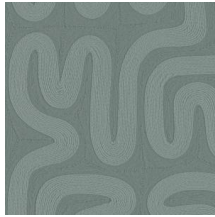

Technical specifications

Reference	<u>60700</u> • Cream
Product category	Refined
Composition	Vinyl wallpaper on paper backing
Description	Airy pattern created with rope in various thicknesses
Dimensions	Rolls of 10.05 m x 1.00 m = 10 m ² (11 yds x 39.37" = 108 sq.ft.)
Pattern repeat	Drop match 95/47.5 cm (37.40"/18.70"), or free match
Adhesive	Arte Clearpro or a good quality dispersion adhesive
How to paste	Method 1: paste the wall and moisten the wallcovering. Method 2: paste the wallcovering.
Light resistance	Good lightfastness
How to remove	Peelable
Fire retardant EU	B-s2, d0
Fire retardant US	Class A
Maintenance	Extra-washable

Colourways (12)

60700

60701

60702

60703

60704

60705

60706