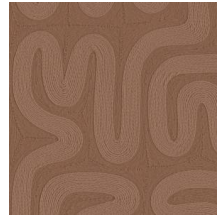

SARANA

Collection Tali

Story behind the collection

Tali is the Indonesian word for rope – a name that beautifully conveys the essence of this sophisticated wallpaper collection. Each design in the collection is inspired by the rich textures of different types of rope, carefully selected from Indonesia. The hand-crafted patterns, which draw on artisanal craftsmanship, have been meticulously transposed into a collection of elegant vinyl wall decorations.

Technical specifications

Reference	<u>60700</u> • Cream
Product category	Refined
Composition	Vinyl wallpaper on paper backing
Description	Airy pattern created with rope in various thicknesses
Dimensions	Rolls of 10.05 m x 1.00 m = 10 m ² (11 yds x 39.37" = 108 sq.ft.)
Pattern repeat	Drop match 95/47.5 cm (37.40"/18.70"), or free match
Adhesive	Arte Clearpro or a good quality dispersion adhesive
How to paste	Method 1: paste the wall and moisten the wallcovering. Method 2: paste the wallcovering.
Light resistance	Good lightfastness
How to remove	Peelable
Fire retardant EU	B-s2, d0
Fire retardant US	Class A
Maintenance	Extra-washable

Colourways (12)

60700

60701

60702

60703

60704

60705

60706