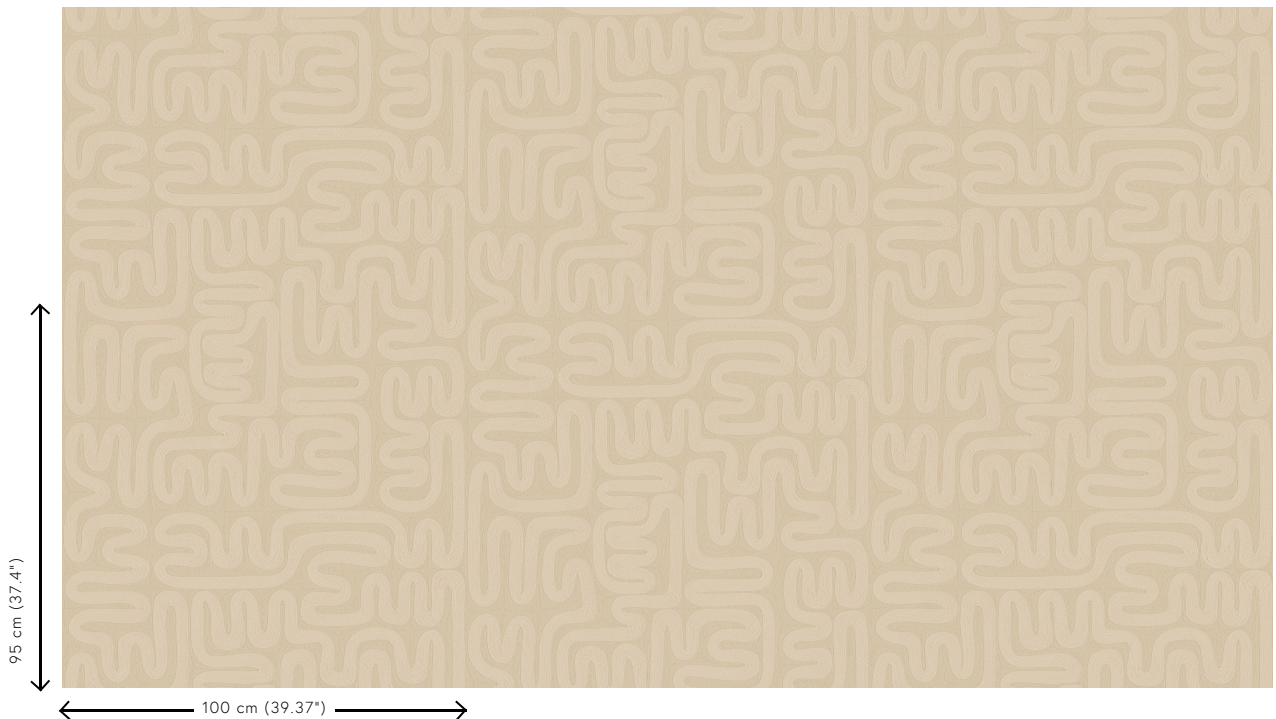

Colourways (12)

60700

60701

60702

60703

60704

60705

60706

60707

60708

60709

60710

60711

View

More info? [Click here](#)

Order samples, calculate quantities, view instructional videos, download technical information and more:
www.arte-international.com

ARTE®

wallcoverings for the ultimate in refinement