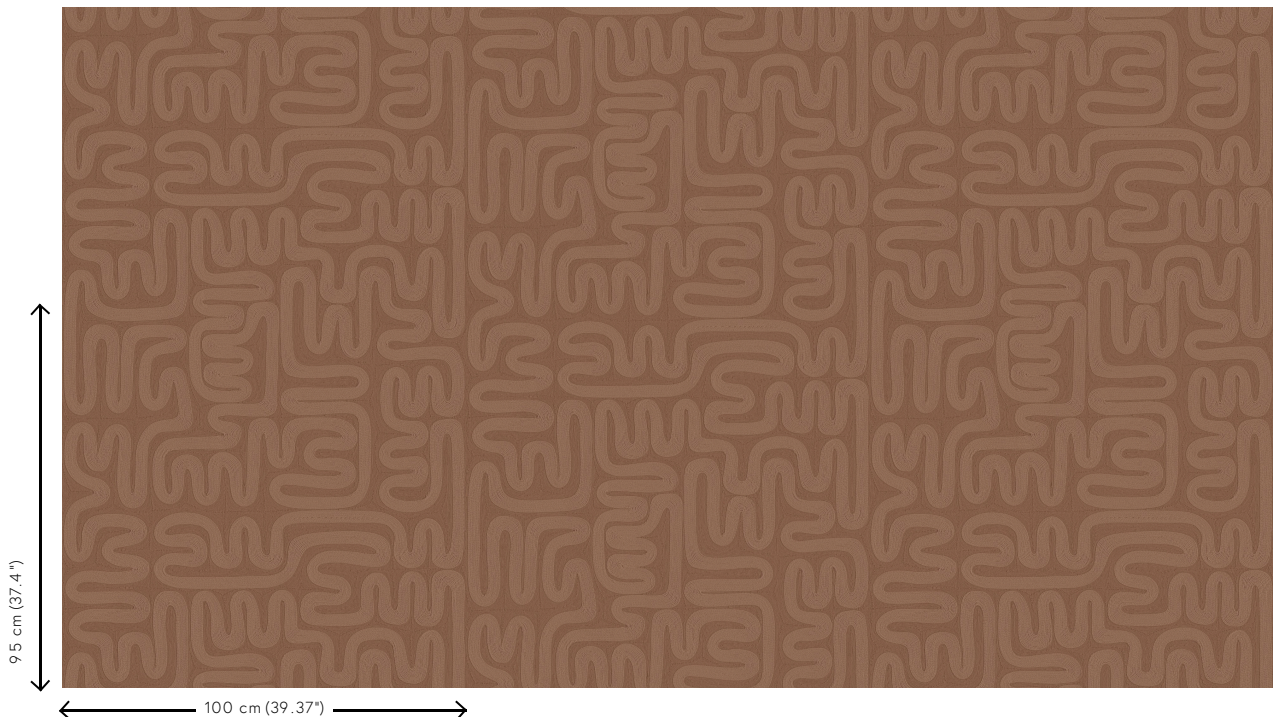

Colourways (12)

60700

60701

60702

60703

60704

60705

60706

60707

60708

60709

60710

60711

View

More info? [Click here](#)

Order samples, calculate quantities, view instructional videos, download technical information and more:
www.arte-international.com

ARTE®

wallcoverings for the ultimate in refinement