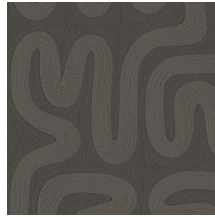

SARANA

Collection Tali

Story behind the collection

Tali is the Indonesian word for rope – a name that beautifully conveys the essence of this sophisticated wallpaper collection. Each design in the collection is inspired by the rich textures of different types of rope, carefully selected from Indonesia. The hand-crafted patterns, which draw on artisanal craftsmanship, have been meticulously transposed into a collection of elegant vinyl wall decorations.

Technical specifications

Reference	<u>60702</u> • Mahogany
Product category	Refined
Composition	Vinyl wallpaper on paper backing
Description	Airy pattern created with rope in various thicknesses
Dimensions	Rolls of 10.05 m x 1.00 m = 10 m ² (11 yds x 39.37" = 108 sq.ft.)
Pattern repeat	Drop match 95/47.5 cm (37.40"/18.70"), or free match
Adhesive	Arte Clearpro or a good quality dispersion adhesive
How to paste	Method 1: paste the wall and moisten the wallcovering. Method 2: paste the wallcovering.
Light resistance	Good lightfastness
How to remove	Peelable
Fire retardant EU	B-s2, d0
Fire retardant US	Class A
Maintenance	Extra-washable

Colourways (12)

60700

60701

60702

60703

60704

60705

60706