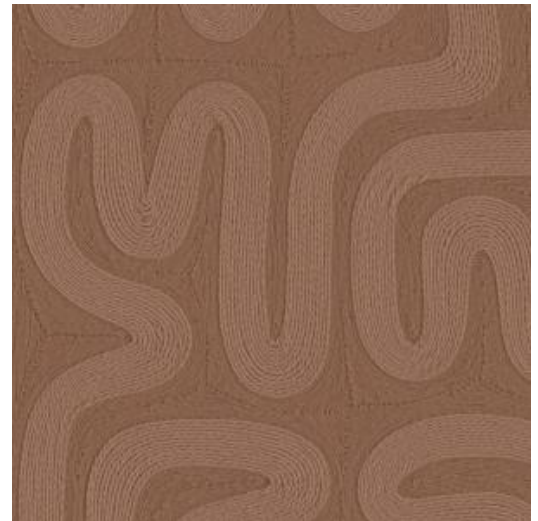

SARANA

Collection Tali

Story behind the collection

Tali is the Indonesian word for rope – a name that beautifully conveys the essence of this sophisticated wallpaper collection. Each design in the collection is inspired by the rich textures of different types of rope, carefully selected from Indonesia. The hand-crafted patterns, which draw on artisanal craftsmanship, have been meticulously transposed into a collection of elegant vinyl wall decorations.

Technical specifications

Reference	<u>60702</u> • Mahogany
Product category	Refined
Composition	Vinyl wallpaper on paper backing
Description	Airy pattern created with rope in various thicknesses
Dimensions	Rolls of 10.05 m x 1.00 m = 10 m ² (11 yds x 39.37" = 108 sq.ft.)
Pattern repeat	Drop match 95/47.5 cm (37.40"/18.70"), or free match
Adhesive	Arte Clearpro or a good quality dispersion adhesive
How to paste	Method 1: paste the wall and moisten the wallcovering. Method 2: paste the wallcovering.
Light resistance	Good lightfastness
How to remove	Peelable
Fire retardant EU	B-s2, d0
Fire retardant US	Class A
Maintenance	Extra-washable