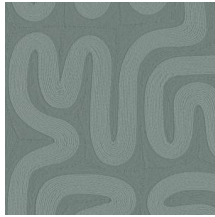

Technical specifications

Reference	<u>60702</u> • Mahogany
Product category	Refined
Composition	Vinyl wallpaper on paper backing
Description	Airy pattern created with rope in various thicknesses
Dimensions	Rolls of 10.05 m x 1.00 m = 10 m ² (11 yds x 39.37" = 108 sq.ft.)
Pattern repeat	Drop match 95/47.5 cm (37.40"/18.70"), or free match
Adhesive	Arte Clearpro or a good quality dispersion adhesive
How to paste	Method 1: paste the wall and moisten the wallcovering. Method 2: paste the wallcovering.
Light resistance	Good lightfastness
How to remove	Peelable
Fire retardant EU	B-s2, d0
Fire retardant US	Class A
Maintenance	Extra-washable

Colourways (12)

60700

60701

60702

60703

60704

60705

60706