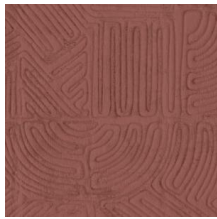

Colourways (12)

60720

60721

60722

60723

60724

60725

60726

60727

60728

60729

60730

60731

View

More info? [Click here](#)

Order samples, calculate quantities, view instructional videos, download technical information and more:
www.arte-international.com

ARTE®

wallcoverings for the ultimate in refinement