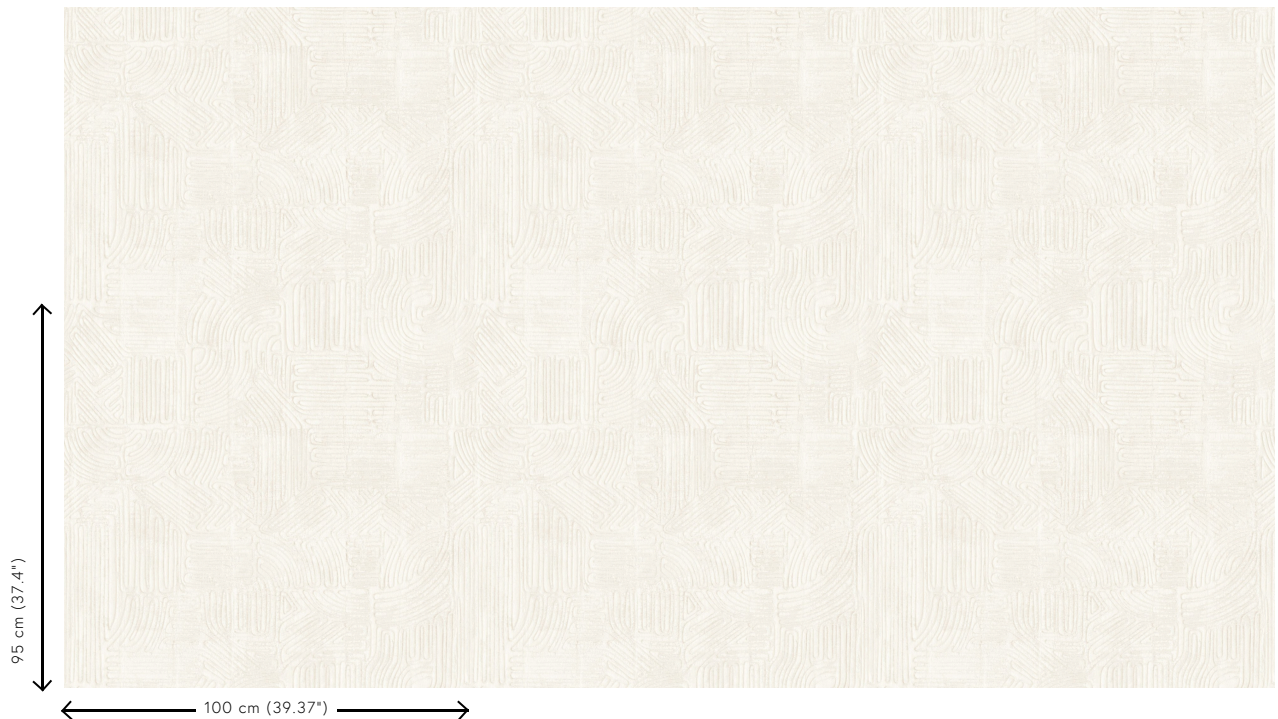

Colourways (12)

60720

60721

60722

60723

60724

60725

60726

60727

60728

60729

60730

60731

View

More info? [Click here](#)

Order samples, calculate quantities, view instructional videos, download technical information and more:
www.arte-international.com

ARTE®

wallcoverings for the ultimate in refinement