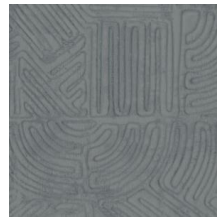

Colourways (12)

60720

60721

60722

60723

60724

60725

60726

60727

60728

60729

60730

60731

View

More info? [Click here](#)

Order samples, calculate quantities, view instructional videos, download technical information and more:
www.arte-international.com

ARTE®

wallcoverings for the ultimate in refinement