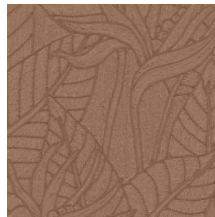

Colourways (12)

60740

60741

60742

60743

60744

60745

60746

60747

60748

60749

60750

60751

View

More info? [Click here](#)

Order samples, calculate quantities, view instructional videos, download technical information and more:
www.arte-international.com

ARTE®

wallcoverings for the ultimate in refinement