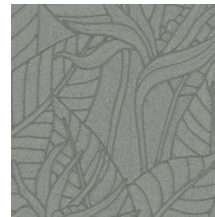

Colourways (12)

60740

60741

60742

60743

60744

60745

60746

60747

60748

60749

60750

60751

View

More info? [Click here](#)

Order samples, calculate quantities, view instructional videos, download technical information and more:
www.arte-international.com

ARTE®

wallcoverings for the ultimate in refinement