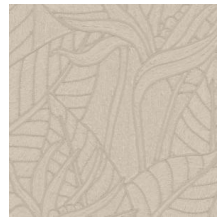

Colourways (12)

60740

60741

60742

60743

60744

60745

60746

60747

60748

60749

60750

60751

View

More info? [Click here](#)

Order samples, calculate quantities, view instructional videos, download technical information and more:
www.arte-international.com

ARTE®

wallcoverings for the ultimate in refinement