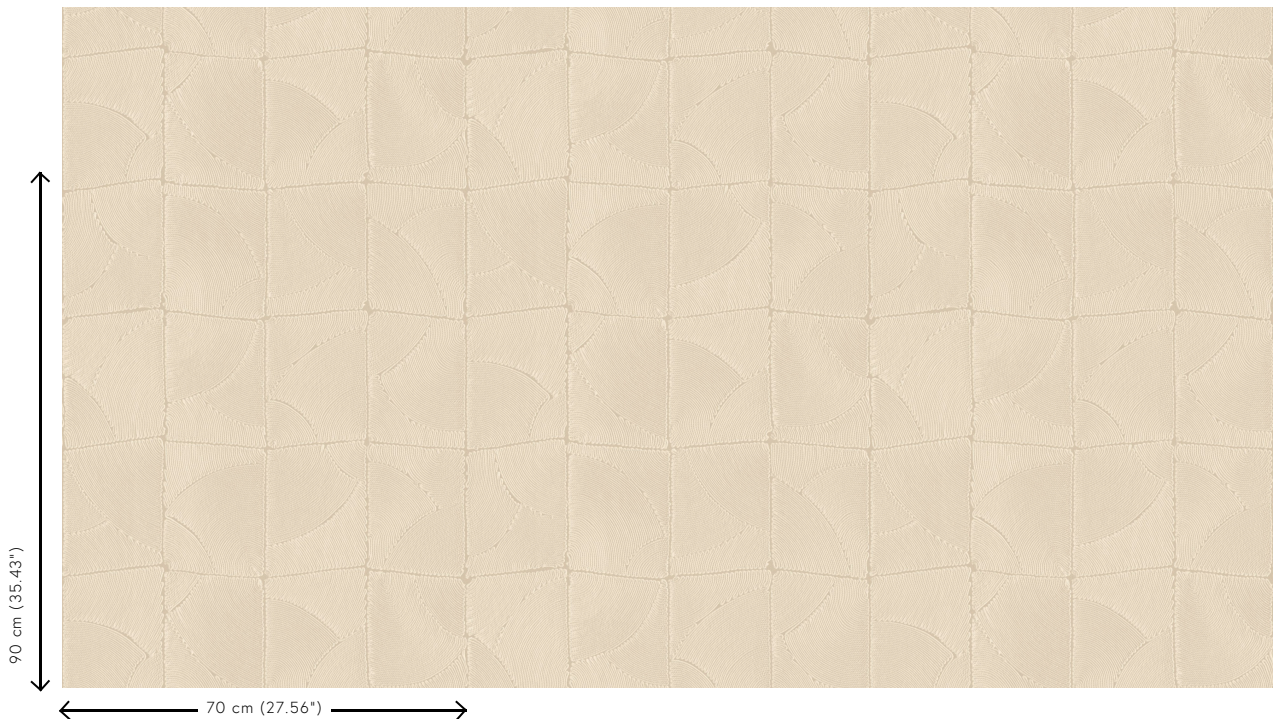

ATLAS

Collection Tali

Story behind the collection

Tali is the Indonesian word for rope – a name that beautifully conveys the essence of this sophisticated wallpaper collection. Each design in the collection is inspired by the rich textures of different types of rope, carefully selected from Indonesia. The hand-crafted patterns, which draw on artisanal craftsmanship, have been meticulously transposed into a collection of elegant vinyl wall decorations.

Technical specifications

Reference	<u>60780</u> • Nougat
Product category	Refined
Composition	Vinyl wallpaper on paper backing
Description	Inspired by meticulously inlaid threads in an organic block pattern
Dimensions	Rolls of 10.05 m x 0.70 m = 7 m ² (11 yds x 27.56" = 75 sq. ft.)
Pattern repeat	Drop match 90/45 cm (35.43"/17.72")
Adhesive	Arte Clearpro or a good quality dispersion adhesive
How to paste	Method 1: paste the wall and moisten the wallcovering. Method 2: paste the wallcovering.
Light resistance	Good lightfastness
How to remove	Peelable
Fire retardant EU	B-s2, d0
Fire retardant US	Class A
Maintenance	Extra-washable

Colourways (4)

60780

60781

64531A

64534A

View

More info? [Click here](#)

Order samples, calculate quantities, view instructional videos, download technical information and more:
www.arte-international.com