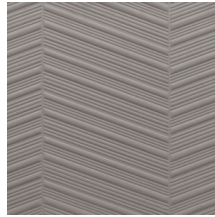

PARQUET

Collection Spectra

Story behind the collection

Our team of designers is continually searching for patterns and colours that match the spirit of the times. After the Enigma, Eclipse and Intrigue collections, we embarked on a 3D wallcovering venture called Spectra with harmonious patterns and colours that can find a place in any interior. The combination of the 3D relief, the pattern and the colour always has a balanced look.

Technical specifications

Reference	<u>61500</u>
Product category	Couture
Composition	3D textile wallcovering on non-woven backing
Description	Three-dimensional wallcovering with a smooth and soft look & feel
Dimensions	Width 124 cm (48.82"), sold by the linear metre/yard
Pattern repeat	Straight match 10.5 cm (4.13")
Remark	Stain and water repellent, positive acoustic effect
Adhesive	Arte Clearpro or a good quality dispersion adhesive
How to paste	Paste the wall
Light resistance	Good lightfastness
How to remove	Strippable
Fire retardant EU	C-s2, d0
Fire retardant US	Class A
Maintenance	Spongeable during hanging (dab away damp glue)

Colourways (5)

61500

61501

61502

61503

61504

View

More info? [Click here](#)