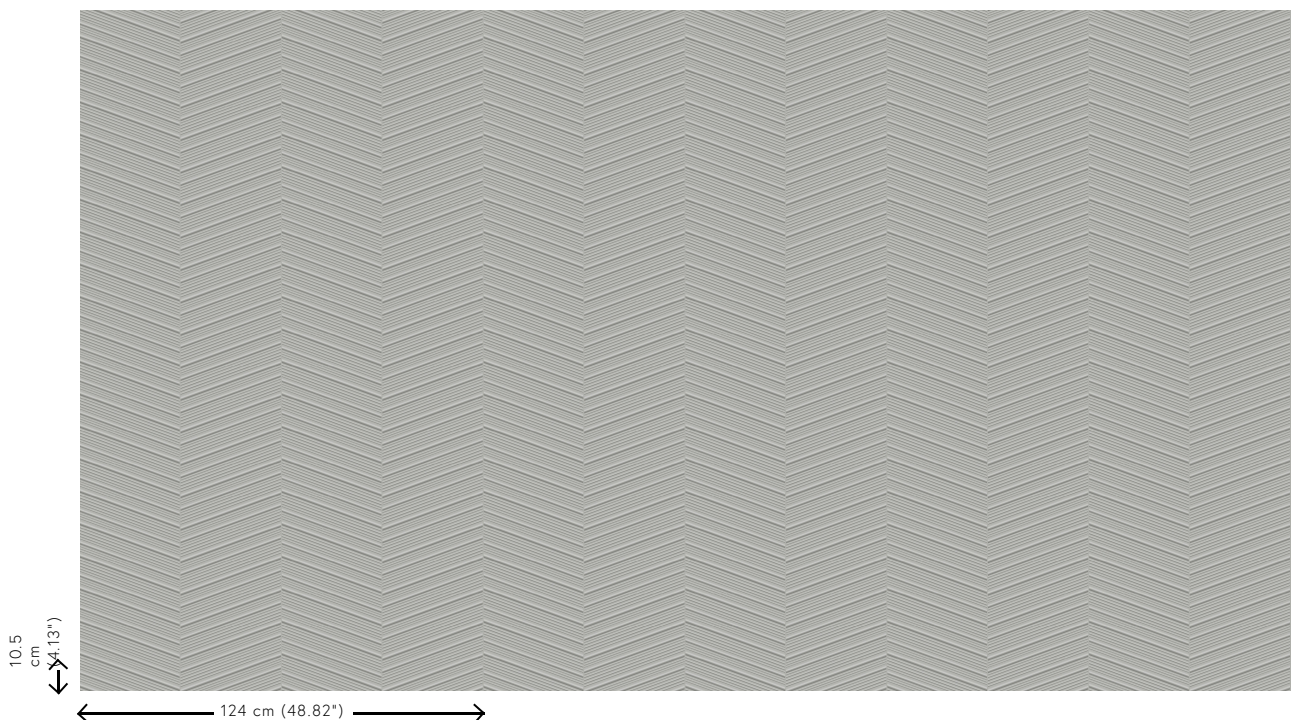

PARQUET

Collection Spectra

Story behind the collection

Our team of designers is continually searching for patterns and colours that match the spirit of the times. After the Enigma, Eclipse and Intrigue collections, we embarked on a 3D wallcovering venture called Spectra with harmonious patterns and colours that can find a place in any interior. The combination of the 3D relief, the pattern and the colour always has a balanced look.

Technical specifications

Reference	<u>61500</u>
Product category	Couture
Composition	3D textile wallcovering on non-woven backing
Description	Three-dimensional wallcovering with a smooth and soft look & feel
Dimensions	Width 124 cm (48.82"), sold by the linear metre/yard
Pattern repeat	Straight match 10.5 cm (4.13")
Remark	Stain and water repellent, positive acoustic effect
Adhesive	Arte Clearpro or a good quality dispersion adhesive
How to paste	Paste the wall
Light resistance	Good lightfastness
How to remove	Strippable
Fire retardant EU	C-s2, d0
Fire retardant US	Class A
Maintenance	Spongeable during hanging (dab away damp glue)

Colourways (5)

61500

61501

61502

61503

61504

View

More info? [Click here](#)