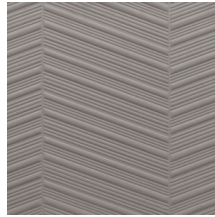

PARQUET

Collection Spectra

Story behind the collection

Our team of designers is continually searching for patterns and colours that match the spirit of the times. After the Enigma, Eclipse and Intrigue collections, we embarked on a 3D wallcovering venture called Spectra with harmonious patterns and colours that can find a place in any interior. The combination of the 3D relief, the pattern and the colour always has a balanced look.

Technical specifications

Reference	<u>61500</u>
Product category	Couture
Composition	3D textile wallcovering on non-woven backing
Description	Three-dimensional wallcovering with a smooth and soft look & feel
Dimensions	Width 124 cm (48.82"), sold by the linear metre/yard
Pattern repeat	Straight match 10.5 cm (4.13")
Remark	Stain and water repellent, positive acoustic effect
Adhesive	Arte Clearpro or a good quality dispersion adhesive
How to paste	Paste the wall
Light resistance	Good lightfastness
How to remove	Strippable
Fire retardant EU	C-s1, d0
Fire retardant US	Class A
Maintenance	Spongeable during hanging (dab away damp glue)

Colourways (5)

61500

61501

61502

61503

61504

View

More info? [Click here](#)