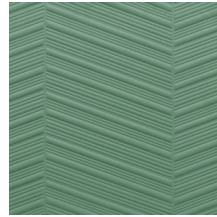

PARQUET

Collection Spectra

Story behind the collection

Our team of designers is continually searching for patterns and colours that match the spirit of the times. After the Enigma, Eclipse and Intrigue collections, we embarked on a 3D wallcovering venture called Spectra with harmonious patterns and colours that can find a place in any interior. The combination of the 3D relief, the pattern and the colour always has a balanced look.

Technical specifications

Reference	<u>61500</u>
Product category	Couture
Composition	3D textile wallcovering on non-woven backing
Description	Three-dimensional wallcovering with a smooth and soft look & feel
Dimensions	Width 124 cm (48.82"), sold by the linear metre/yard
Pattern repeat	Straight match 10.5 cm (4.13")
Remark	Stain and water repellent, positive acoustic effect
Adhesive	Arte Clearpro or a good quality dispersion adhesive
How to paste	Paste the wall
Light resistance	Good lightfastness
How to remove	Strippable
Fire retardant EU	C-s1, d0
Fire retardant US	Class A
Maintenance	Spongeable during hanging (dab away damp glue)

Colourways (5)

61500

61501

61502

61503

61504

View

More info? [Click here](#)