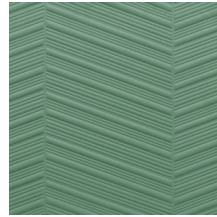

PARQUET

Collection Spectra

Story behind the collection

Our team of designers is continually searching for patterns and colours that match the spirit of the times. After the Enigma, Eclipse and Intrigue collections, we embarked on a 3D wallcovering venture called Spectra with harmonious patterns and colours that can find a place in any interior. The combination of the 3D relief, the pattern and the colour always has a balanced look.

Technical specifications

Reference	<u>61500</u>
Product category	Couture
Composition	3D textile wallcovering on non-woven backing
Description	Three-dimensional wallcovering with a smooth and soft look & feel
Dimensions	Width 124 cm (48.82"), sold by the linear metre/yard
Pattern repeat	Straight match 10.5 cm (4.13")
Remark	Stain and water repellent, positive acoustic effect
Adhesive	Arte Clearpro or a good quality dispersion adhesive
How to paste	Paste the wall
Light resistance	Good lightfastness
How to remove	Strippable
Fire retardant EU	C-s2, d0
Fire retardant US	Class A
Maintenance	Spongeable during hanging (dab away damp glue)

Colourways (5)

61500

61501

61502

61503

61504

View

More info? [Click here](#)