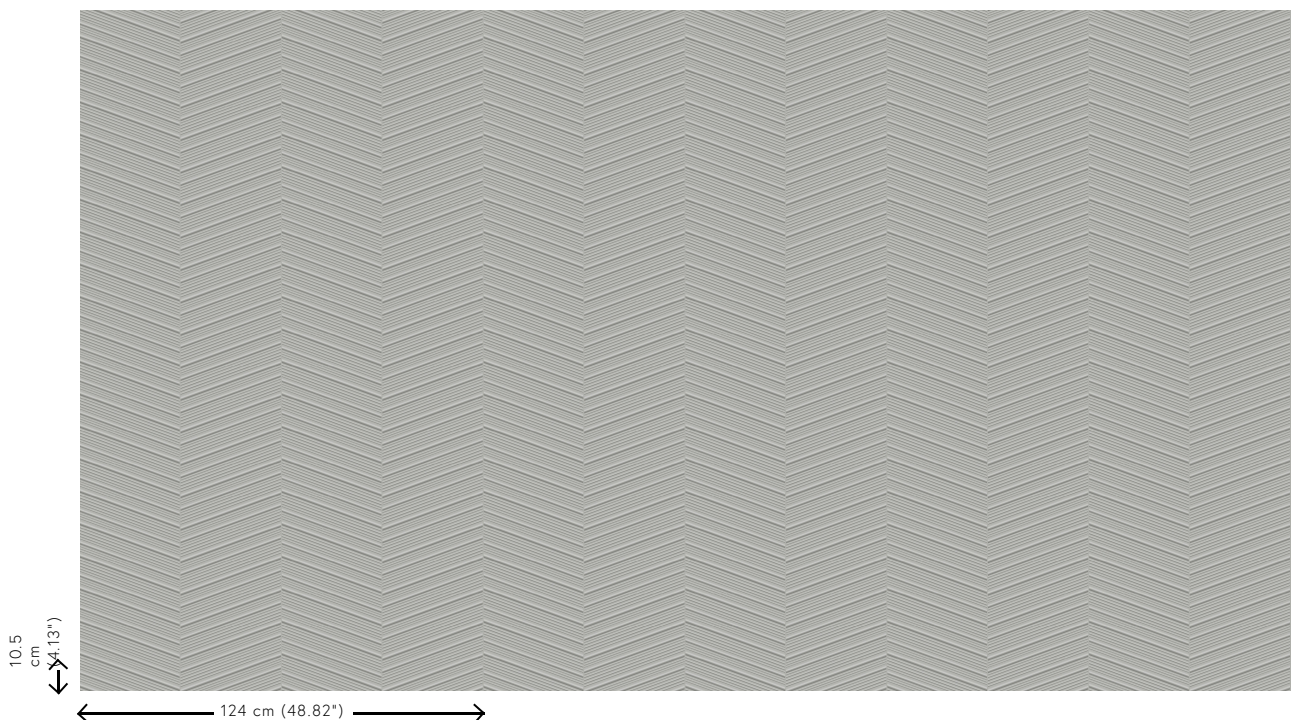

PARQUET

Collection Spectra

Story behind the collection

Our team of designers is continually searching for patterns and colours that match the spirit of the times. After the Enigma, Eclipse and Intrigue collections, we embarked on a 3D wallcovering venture called Spectra with harmonious patterns and colours that can find a place in any interior. The combination of the 3D relief, the pattern and the colour always has a balanced look.

Technical specifications

Reference	<u>61500</u>
Product category	Couture
Composition	3D textile wallcovering on non-woven backing
Description	Three-dimensional wallcovering with a smooth and soft look & feel
Dimensions	Width 124 cm (48.82"), sold by the linear metre/yard
Pattern repeat	Straight match 10.5 cm (4.13")
Remark	Stain and water repellent, positive acoustic effect
Adhesive	Arte Clearpro or a good quality dispersion adhesive
How to paste	Paste the wall
Light resistance	Good lightfastness
How to remove	Strippable
Fire retardant EU	C-s1, d0
Fire retardant US	Class A
Maintenance	Spongeable during hanging (dab away damp glue)

Colourways (5)

61500

61501

61502

61503

61504

View

More info? [Click here](#)