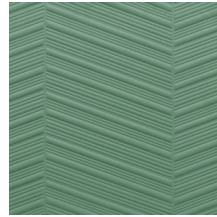

## Story behind the collection

Our team of designers is continually searching for patterns and colours that match the spirit of the times. After the Enigma, Eclipse and Intrigue collections, we embarked on a 3D wallcovering venture called Spectra with harmonious patterns and colours that can find a place in any interior. The combination of the 3D relief, the pattern and the colour always has a balanced look.

## Technical specifications

Reference	<u>61501</u>
Product category	Couture
Composition	3D textile wallcovering on non-woven backing
Description	Three-dimensional wallcovering with a smooth and soft look & feel
Dimensions	Width 124 cm (48.82"), sold by the linear metre/yard
Pattern repeat	Straight match 10.5 cm (4.13")
Remark	Stain and water repellent, positive acoustic effect
Adhesive	Arte Clearpro or a good quality dispersion adhesive
How to paste	Paste the wall
Light resistance	Good lightfastness
How to remove	Strippable
Fire retardant EU	C-s1, d0
Fire retardant US	Class A
Maintenance	Spongeable during hanging (dab away damp glue)

## Colourways (5)

61500

61501

61502

61503

61504