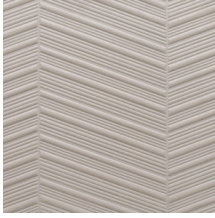

Colourways (5)

61500