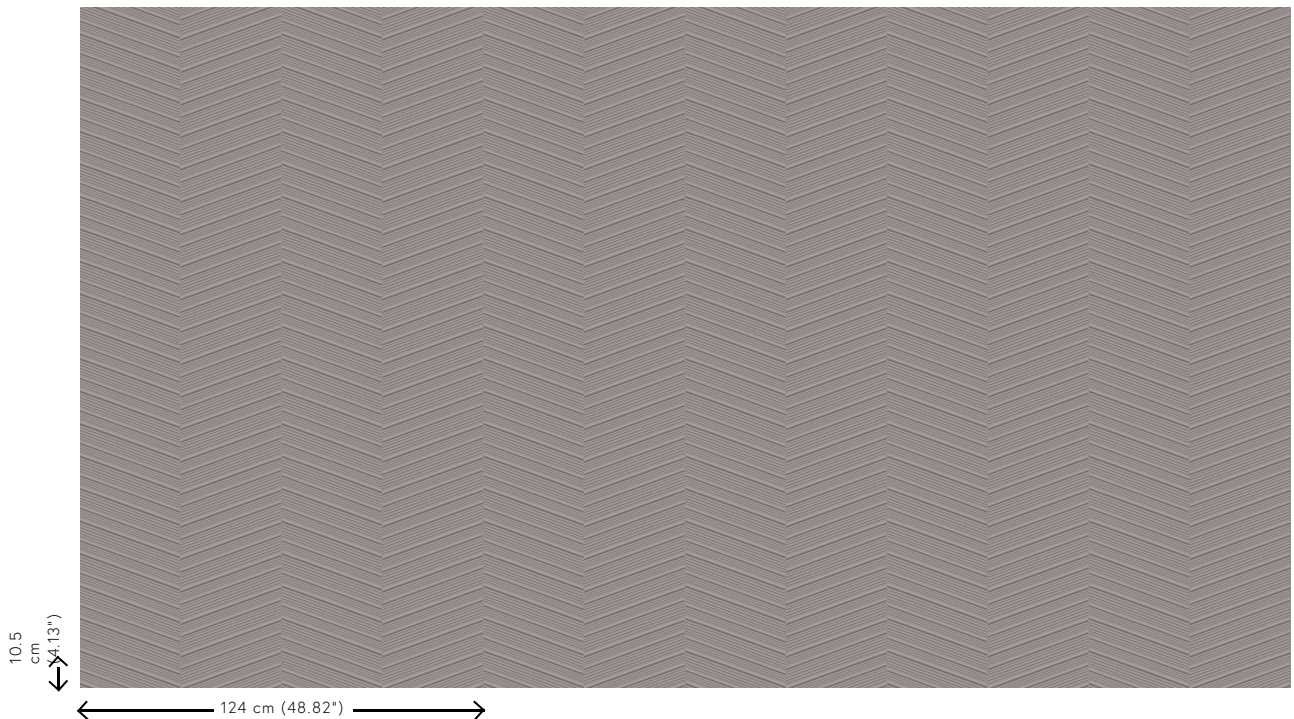

PARQUET

Collection Spectra

Story behind the collection

Our team of designers is continually searching for patterns and colours that match the spirit of the times. After the Enigma, Eclipse and Intrigue collections, we embarked on a 3D wallcovering venture called Spectra with harmonious patterns and colours that can find a place in any interior. The combination of the 3D relief, the pattern and the colour always has a balanced look.

Technical specifications

Reference	<u>61501</u>
Product category	Couture
Composition	3D textile wallcovering on non-woven backing
Description	Three-dimensional wallcovering with a smooth and soft look & feel
Dimensions	Width 124 cm (48.82"), sold by the linear metre/yard
Pattern repeat	Straight match 10.5 cm (4.13")
Remark	Stain and water repellent, positive acoustic effect
Adhesive	Arte Clearpro or a good quality dispersion adhesive
How to paste	Paste the wall
Light resistance	Good lightfastness
How to remove	Strippable
Fire retardant EU	C-s1, d0
Fire retardant US	Class A
Maintenance	Spongeable during hanging (dab away damp glue)

Colourways (5)

61500

61501

61502

61503

61504

View

More info? [Click here](#)