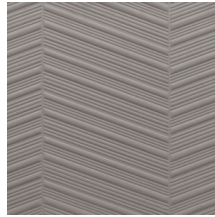

## Story behind the collection

Our team of designers is continually searching for patterns and colours that match the spirit of the times. After the Enigma, Eclipse and Intrigue collections, we embarked on a 3D wallcovering venture called Spectra with harmonious patterns and colours that can find a place in any interior. The combination of the 3D relief, the pattern and the colour always has a balanced look.

## Technical specifications

Reference	<u>61501</u>
Product category	Couture
Composition	3D textile wallcovering on non-woven backing
Description	Three-dimensional wallcovering with a smooth and soft look & feel
Dimensions	Width 124 cm (48.82"), sold by the linear metre/yard
Pattern repeat	Straight match 10.5 cm (4.13")
Remark	Stain and water repellent, positive acoustic effect
Adhesive	Arte Clearpro or a good quality dispersion adhesive
How to paste	Paste the wall
Light resistance	Good lightfastness
How to remove	Strippable
Fire retardant EU	C-s1, d0
Fire retardant US	Class A
Maintenance	Spongeable during hanging (dab away damp glue)

## Colourways (5)

61500

61501

61502

61503

61504