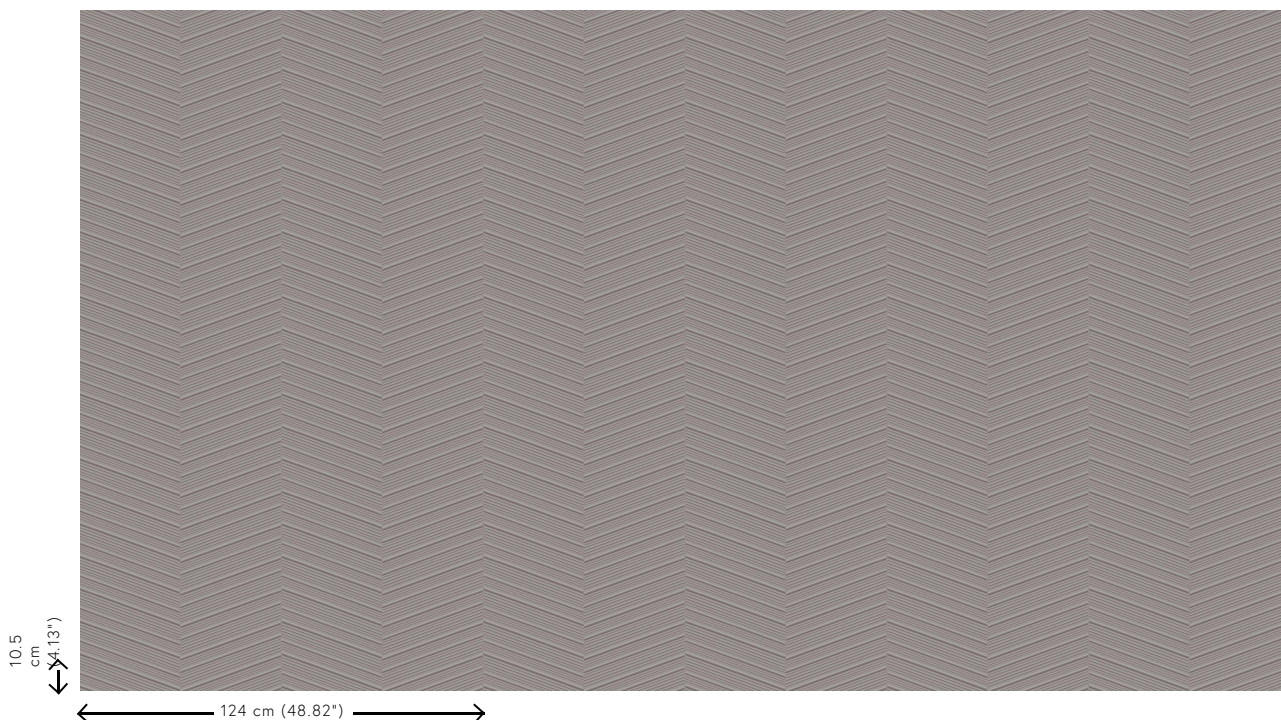

PARQUET

Collection Spectra

Story behind the collection

Our team of designers is continually searching for patterns and colours that match the spirit of the times. After the Enigma, Eclipse and Intrigue collections, we embarked on a 3D wallcovering venture called Spectra with harmonious patterns and colours that can find a place in any interior. The combination of the 3D relief, the pattern and the colour always has a balanced look.

Technical specifications

Reference	<u>61501</u>
Product category	Couture
Composition	3D textile wallcovering on non-woven backing
Description	Three-dimensional wallcovering with a smooth and soft look & feel
Dimensions	Width 124 cm (48.82"), sold by the linear metre/yard
Pattern repeat	Straight match 10.5 cm (4.13")
Remark	Stain and water repellent, positive acoustic effect
Adhesive	Arte Clearpro or a good quality dispersion adhesive
How to paste	Paste the wall
Light resistance	Good lightfastness
How to remove	Strippable
Fire retardant EU	C-s2, d0
Fire retardant US	Class A
Maintenance	Spongeable during hanging (dab away damp glue)

Colourways (5)

61500

61501

61502

61503

61504

View

More info? [Click here](#)