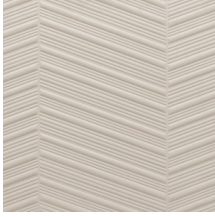

PARQUET

Collection Spectra

Story behind the collection

Our team of designers is continually searching for patterns and colours that match the spirit of the times. After the Enigma, Eclipse and Intrigue collections, we embarked on a 3D wallcovering venture called Spectra with harmonious patterns and colours that can find a place in any interior. The combination of the 3D relief, the pattern and the colour always has a balanced look.

Technical specifications

Reference	<u>61501</u>
Product category	Couture
Composition	3D textile wallcovering on non-woven backing
Description	Three-dimensional wallcovering with a smooth and soft look & feel
Dimensions	Width 124 cm (48.82"), sold by the linear metre/yard
Pattern repeat	Straight match 10.5 cm (4.13")
Remark	Stain and water repellent, positive acoustic effect
Adhesive	Arte Clearpro or a good quality dispersion adhesive
How to paste	Paste the wall
Light resistance	Good lightfastness
How to remove	Strippable
Fire retardant EU	C-s1, d0
Fire retardant US	Class A
Maintenance	Spongeable during hanging (dab away damp glue)

Colourways (5)

61500

61501

61502

61503

61504

View

More info? [Click here](#)