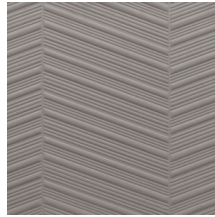

PARQUET

Collection Spectra

Story behind the collection

Our team of designers is continually searching for patterns and colours that match the spirit of the times. After the Enigma, Eclipse and Intrigue collections, we embarked on a 3D wallcovering venture called Spectra with harmonious patterns and colours that can find a place in any interior. The combination of the 3D relief, the pattern and the colour always has a balanced look.

Technical specifications

Reference	<u>61502</u>
Product category	Couture
Composition	3D textile wallcovering on non-woven backing
Description	Three-dimensional wallcovering with a smooth and soft look & feel
Dimensions	Width 124 cm (48.82"), sold by the linear metre/yard
Pattern repeat	Straight match 10.5 cm (4.13")
Remark	Stain and water repellent, positive acoustic effect
Adhesive	Arte Clearpro or a good quality dispersion adhesive
How to paste	Paste the wall
Light resistance	Good lightfastness
How to remove	Strippable
Fire retardant EU	C-s2, d0
Fire retardant US	Class A
Maintenance	Spongeable during hanging (dab away damp glue)

Colourways (5)

61500

61501

61502

61503

61504

View

More info? [Click here](#)