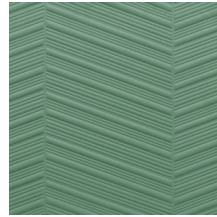

PARQUET

Collection Spectra

Story behind the collection

Our team of designers is continually searching for patterns and colours that match the spirit of the times. After the Enigma, Eclipse and Intrigue collections, we embarked on a 3D wallcovering venture called Spectra with harmonious patterns and colours that can find a place in any interior. The combination of the 3D relief, the pattern and the colour always has a balanced look.

Technical specifications

Reference	<u>61502</u>
Product category	Couture
Composition	3D textile wallcovering on non-woven backing
Description	Three-dimensional wallcovering with a smooth and soft look & feel
Dimensions	Width 124 cm (48.82"), sold by the linear metre/yard
Pattern repeat	Straight match 10.5 cm (4.13")
Remark	Stain and water repellent, positive acoustic effect
Adhesive	Arte Clearpro or a good quality dispersion adhesive
How to paste	Paste the wall
Light resistance	Good lightfastness
How to remove	Strippable
Fire retardant EU	C-s2, d0
Fire retardant US	Class A
Maintenance	Spongeable during hanging (dab away damp glue)

Colourways (5)

61500

61501

61502

61503

61504

View

More info? [Click here](#)