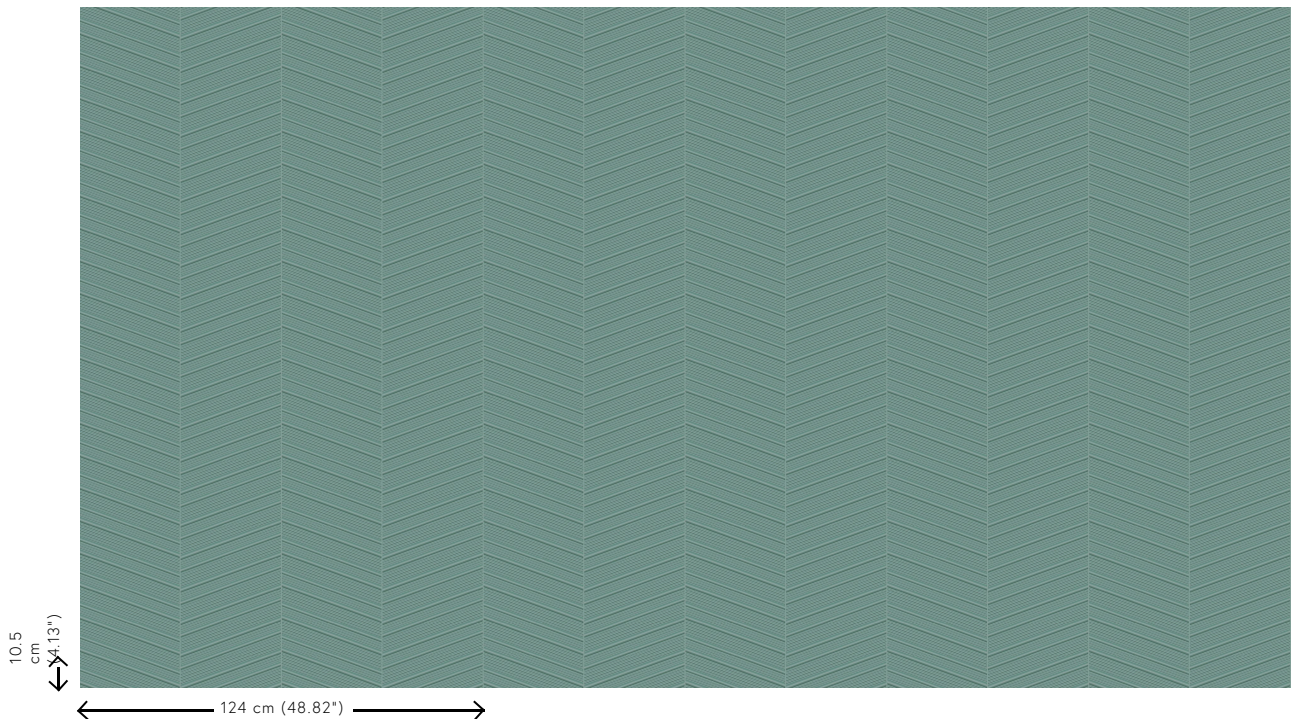

Technical specifications

Reference	<u>61502</u>
Product category	Couture
Composition	3D textile wallcovering on non-woven backing
Description	Three-dimensional wallcovering with a smooth and soft look & feel
Dimensions	Width 124 cm (48.82"), sold by the linear metre/yard
Pattern repeat	Straight match 10.5 cm (4.13")
Remark	Stain and water repellent, positive acoustic effect
Adhesive	Arte Clearpro or a good quality dispersion adhesive
How to paste	Paste the wall
Light resistance	Good lightfastness
How to remove	Strippable
Fire retardant EU	C-s2, d0
Fire retardant US	Class A
Maintenance	Spongeable during hanging (dab away damp glue)

Colourways (5)

61500

61501

61502

61503

61504

View

More info? [Click here](#)