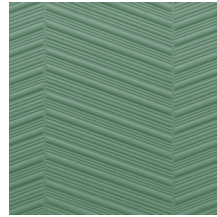

PARQUET

Collection Spectra

Story behind the collection

Our team of designers is continually searching for patterns and colours that match the spirit of the times. After the Enigma, Eclipse and Intrigue collections, we embarked on a 3D wallcovering venture called Spectra with harmonious patterns and colours that can find a place in any interior. The combination of the 3D relief, the pattern and the colour always has a balanced look.

Technical specifications

Reference	<u>61504</u>
Product category	Couture
Composition	3D textile wallcovering on non-woven backing
Description	Three-dimensional wallcovering with a smooth and soft look & feel
Dimensions	Width 124 cm (48.82"), sold by the linear metre/yard
Pattern repeat	Straight match 10.5 cm (4.13")
Remark	Stain and water repellent, positive acoustic effect
Adhesive	Arte Clearpro or a good quality dispersion adhesive
How to paste	Paste the wall
Light resistance	Good lightfastness
How to remove	Strippable
Fire retardant EU	C-s2, d0
Fire retardant US	Class A
Maintenance	Spongeable during hanging (dab away damp glue)

Colourways (5)

61500

61501

61502

61503

61504

View

More info? [Click here](#)