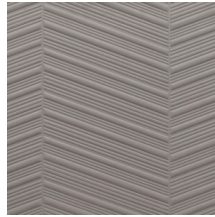

PARQUET

Collection Spectra

Story behind the collection

Our team of designers is continually searching for patterns and colours that match the spirit of the times. After the Enigma, Eclipse and Intrigue collections, we embarked on a 3D wallcovering venture called Spectra with harmonious patterns and colours that can find a place in any interior. The combination of the 3D relief, the pattern and the colour always has a balanced look.

Technical specifications

Reference	<u>61504</u>
Product category	Couture
Composition	3D textile wallcovering on non-woven backing
Description	Three-dimensional wallcovering with a smooth and soft look & feel
Dimensions	Width 124 cm (48.82"), sold by the linear metre/yard
Pattern repeat	Straight match 10.5 cm (4.13")
Remark	Stain and water repellent, positive acoustic effect
Adhesive	Arte Clearpro or a good quality dispersion adhesive
How to paste	Paste the wall
Light resistance	Good lightfastness
How to remove	Strippable
Fire retardant EU	C-s2, d0
Fire retardant US	Class A
Maintenance	Spongeable during hanging (dab away damp glue)

Colourways (5)

61500

61501

61502

61503

61504

View

More info? [Click here](#)