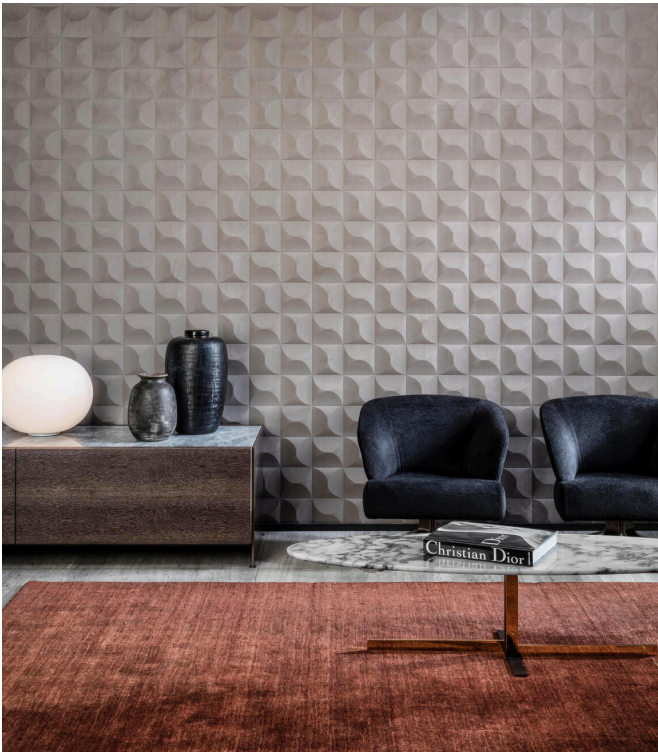

CARRELAGE

Collection Spectra

Story behind the collection

Our team of designers is continually searching for patterns and colours that match the spirit of the times. After the Enigma, Eclipse and Intrigue collections, we embarked on a 3D wallcovering venture called Spectra with harmonious patterns and colours that can find a place in any interior. The combination of the 3D relief, the pattern and the colour always has a balanced look.

Technical specifications

Reference	<u>61510</u>
Product category	Couture
Composition	3D textile wallcovering on non-woven backing
Description	Wallcovering with a smooth and soft look & feel
Dimensions	Width 122 cm (48.03"), sold by the linear metre/yard
Pattern repeat	Straight match 30.5 cm (12.01")
Remark	Stain and water repellent, positive acoustic effect
Adhesive	Arte Clearpro or a good quality dispersion adhesive
How to paste	Paste the wall
Light resistance	Good lightfastness
How to remove	Strippable
Fire retardant EU	D-s1, d0
Fire retardant US	Class A
Maintenance	Spongeable during hanging (dab away damp glue)