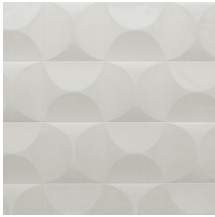

CARRELAGE

Collection Spectra

Story behind the collection

Our team of designers is continually searching for patterns and colours that match the spirit of the times. After the Enigma, Eclipse and Intrigue collections, we embarked on a 3D wallcovering venture called Spectra with harmonious patterns and colours that can find a place in any interior. The combination of the 3D relief, the pattern and the colour always has a balanced look.

Technical specifications

Reference	<u>61510</u>
Product category	Couture
Composition	3D textile wallcovering on non-woven backing
Description	Wallcovering with a smooth and soft look & feel
Dimensions	Width 122 cm (48.03"), sold by the linear metre/yard
Pattern repeat	Straight match 30.5 cm (12.01")
Remark	Stain and water repellent, positive acoustic effect
Adhesive	Arte Clearpro or a good quality dispersion adhesive
How to paste	Paste the wall
Light resistance	Good lightfastness
How to remove	Strippable
Fire retardant EU	D-s1, d0
Fire retardant US	Class A
Maintenance	Spongeable during hanging (dab away damp glue)

Colourways (5)

61510

61511

61512

61513

61514

View

More info? [Click here](#)