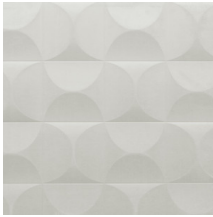

CARRELAGE

Collection Spectra

Story behind the collection

Our team of designers is continually searching for patterns and colours that match the spirit of the times. After the Enigma, Eclipse and Intrigue collections, we embarked on a 3D wallcovering venture called Spectra with harmonious patterns and colours that can find a place in any interior. The combination of the 3D relief, the pattern and the colour always has a balanced look.

Technical specifications

Reference	<u>61510</u>
Product category	Couture
Composition	3D textile wallcovering on non-woven backing
Description	Wallcovering with a smooth and soft look & feel
Dimensions	Width 122 cm (48.03"), sold by the linear metre/yard
Pattern repeat	Straight match 30.5 cm (12.01")
Remark	Stain and water repellent, positive acoustic effect
Adhesive	Arte Clearpro or a good quality dispersion adhesive
How to paste	Paste the wall
Light resistance	Good lightfastness
How to remove	Strippable
Fire retardant EU	D-s1, d0
Fire retardant US	Class A
Maintenance	Spongeable during hanging (dab away damp glue)

Colourways (5)

61510

61511

61512

61513

61514

View

More info? [Click here](#)