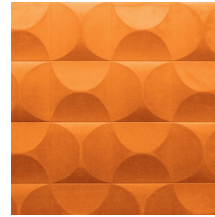

CARRELAGE

Collection Spectra

Story behind the collection

Our team of designers is continually searching for patterns and colours that match the spirit of the times. After the Enigma, Eclipse and Intrigue collections, we embarked on a 3D wallcovering venture called Spectra with harmonious patterns and colours that can find a place in any interior. The combination of the 3D relief, the pattern and the colour always has a balanced look.

Colourways (5)

61510

61511

61512

61513

61514

View

More info? [Click here](#)