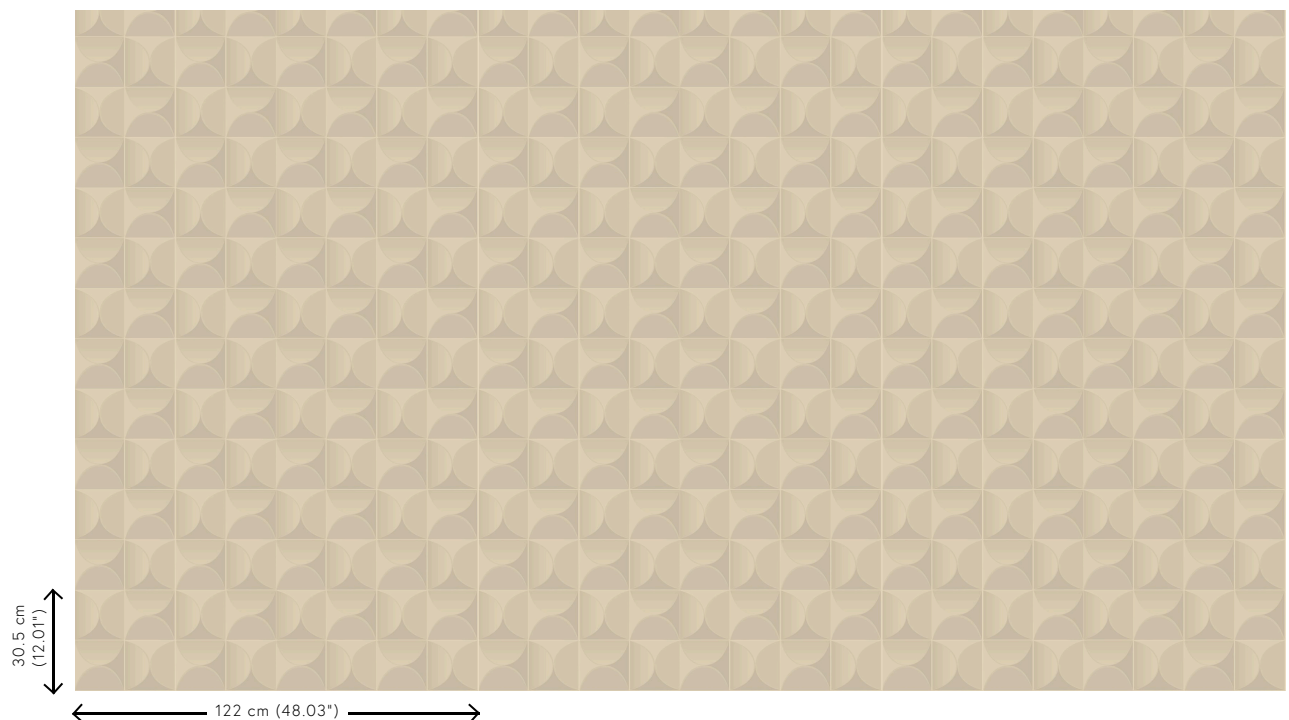

CARRELAGE

Collection Spectra

Story behind the collection

Our team of designers is continually searching for patterns and colours that match the spirit of the times. After the Enigma, Eclipse and Intrigue collections, we embarked on a 3D wallcovering venture called Spectra with harmonious patterns and colours that can find a place in any interior. The combination of the 3D relief, the pattern and the colour always has a balanced look.

Technical specifications

Reference	<u>61510</u>
Product category	Couture
Composition	3D textile wallcovering on non-woven backing
Description	Wallcovering with a smooth and soft look & feel
Dimensions	Width 122 cm (48.03"), sold by the linear metre/yard
Pattern repeat	Straight match 30.5 cm (12.01")
Remark	Stain and water repellent, positive acoustic effect
Adhesive	Arte Clearpro or a good quality dispersion adhesive
How to paste	Paste the wall
Light resistance	Good lightfastness
How to remove	Strippable
Fire retardant EU	D-s1, d0
Fire retardant US	Class A
Maintenance	Spongeable during hanging (dab away damp glue)

Colourways (5)

61510

61511

61512

61513

61514

View

More info? [Click here](#)