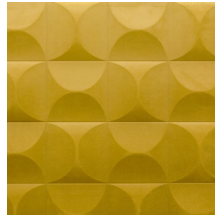

CARRELAGE

Collection Spectra

Story behind the collection

Our team of designers is continually searching for patterns and colours that match the spirit of the times. After the Enigma, Eclipse and Intrigue collections, we embarked on a 3D wallcovering venture called Spectra with harmonious patterns and colours that can find a place in any interior. The combination of the 3D relief, the pattern and the colour always has a balanced look.

Technical specifications

Reference	<u>61510</u>
Product category	Couture
Composition	3D textile wallcovering on non-woven backing
Description	Wallcovering with a smooth and soft look & feel
Dimensions	Width 122 cm (48.03"), sold by the linear metre/yard
Pattern repeat	Straight match 30.5 cm (12.01")
Remark	Stain and water repellent, positive acoustic effect
Adhesive	Arte Clearpro or a good quality dispersion adhesive
How to paste	Paste the wall
Light resistance	Good lightfastness
How to remove	Strippable
Fire retardant EU	D-s1, d0
Fire retardant US	Class A
Maintenance	Spongeable during hanging (dab away damp glue)

Colourways (5)

61510

61511

61512

61513

61514

View

More info? [Click here](#)