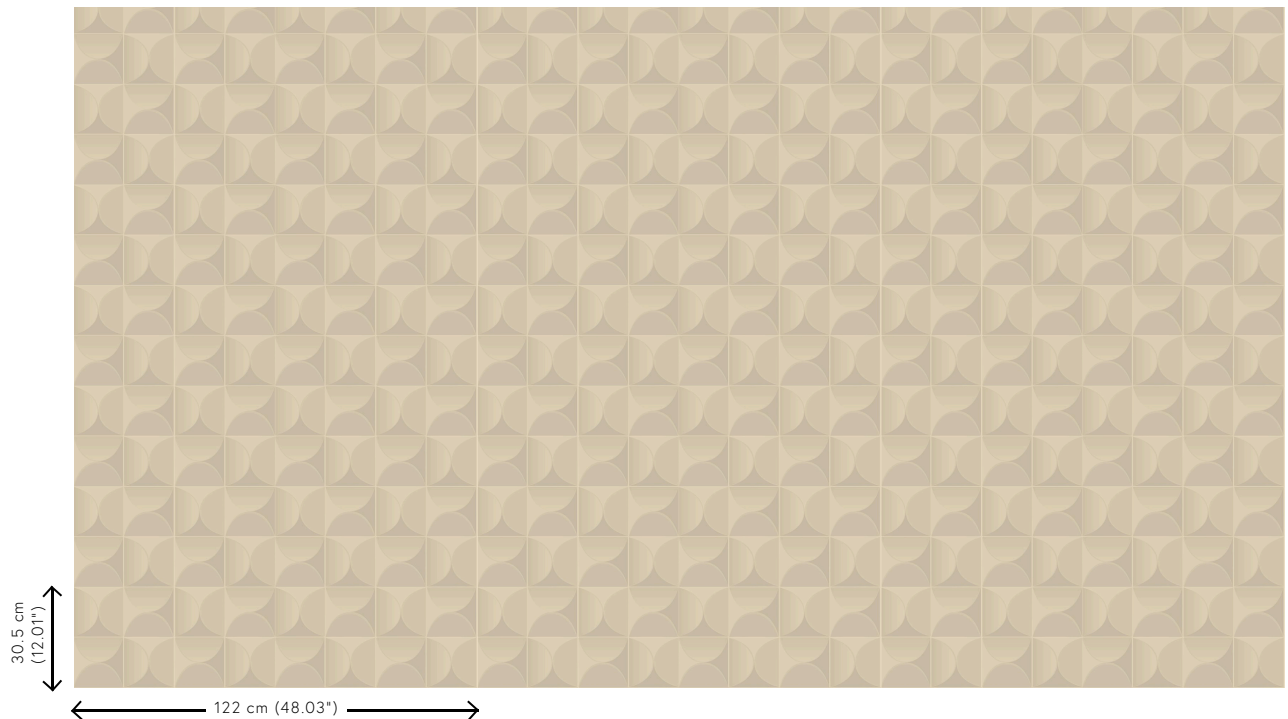

CARRELAGE

Collection Spectra

Story behind the collection

Our team of designers is continually searching for patterns and colours that match the spirit of the times. After the Enigma, Eclipse and Intrigue collections, we embarked on a 3D wallcovering venture called Spectra with harmonious patterns and colours that can find a place in any interior. The combination of the 3D relief, the pattern and the colour always has a balanced look.

Technical specifications

Reference	<u>61510</u>
Product category	Couture
Composition	3D textile wallcovering on non-woven backing
Description	Wallcovering with a smooth and soft look & feel
Dimensions	Width 122 cm (48.03"), sold by the linear metre/yard
Pattern repeat	Straight match 30.5 cm (12.01")
Remark	Stain and water repellent, positive acoustic effect
Adhesive	Arte Clearpro or a good quality dispersion adhesive
How to paste	Paste the wall
Light resistance	Good lightfastness
How to remove	Strippable
Fire retardant EU	D-s1, d0
Fire retardant US	Class A
Maintenance	Spongeable during hanging (dab away damp glue)

Colourways (5)

61510

61511

61512

61513

61514

View

More info? [Click here](#)