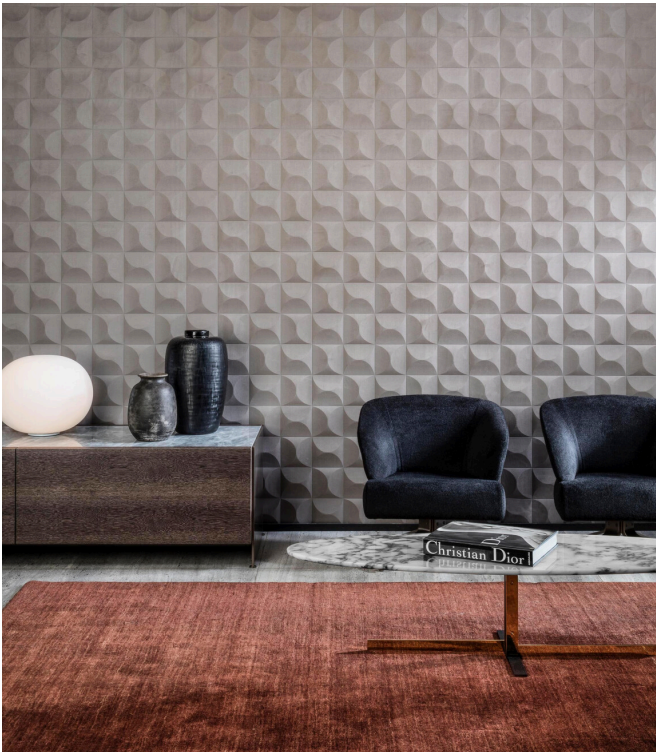

CARRELAGE

Collection Spectra

Story behind the collection

Our team of designers is continually searching for patterns and colours that match the spirit of the times. After the Enigma, Eclipse and Intrigue collections, we embarked on a 3D wallcovering venture called Spectra with harmonious patterns and colours that can find a place in any interior. The combination of the 3D relief, the pattern and the colour always has a balanced look.

Technical specifications

Reference	<u>61510</u>
Product category	Couture
Composition	3D textile wallcovering on non-woven backing
Description	Wallcovering with a smooth and soft look & feel
Dimensions	Width 122 cm (48.03"), sold by the linear metre/yard
Pattern repeat	Straight match 30.5 cm (12.01")
Remark	Stain and water repellent, positive acoustic effect
Adhesive	Arte Clearpro or a good quality dispersion adhesive
How to paste	Paste the wall
Light resistance	Good lightfastness
How to remove	Strippable
Fire retardant EU	D-s1, d0
Fire retardant US	Class A
Maintenance	Spongeable during hanging (dab away damp glue)