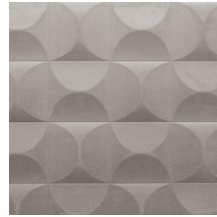

CARRELAGE

Collection Spectra

Story behind the collection

Our team of designers is continually searching for patterns and colours that match the spirit of the times. After the Enigma, Eclipse and Intrigue collections, we embarked on a 3D wallcovering venture called Spectra with harmonious patterns and colours that can find a place in any interior. The combination of the 3D relief, the pattern and the colour always has a balanced look.

Technical specifications

Reference	<u>61510</u>
Product category	Couture
Composition	3D textile wallcovering on non-woven backing
Description	Wallcovering with a smooth and soft look & feel
Dimensions	Width 122 cm (48.03"), sold by the linear metre/yard
Pattern repeat	Straight match 30.5 cm (12.01")
Remark	Stain and water repellent, positive acoustic effect
Adhesive	Arte Clearpro or a good quality dispersion adhesive
How to paste	Paste the wall
Light resistance	Good lightfastness
How to remove	Strippable
Fire retardant EU	D-s1, d0
Fire retardant US	Class A
Maintenance	Spongeable during hanging (dab away damp glue)

Colourways (5)

61510

61511

61512

61513

61514

View

More info? [Click here](#)