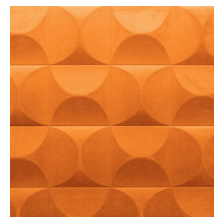

CARRELAGE

Collection Spectra

Story behind the collection

Our team of designers is continually searching for patterns and colours that match the spirit of the times. After the Enigma, Eclipse and Intrigue collections, we embarked on a 3D wallcovering venture called Spectra with harmonious patterns and colours that can find a place in any interior. The combination of the 3D relief, the pattern and the colour always has a balanced look.

Colourways (5)

61510

61511

61512

61513

61514

View

More info? [Click here](#)