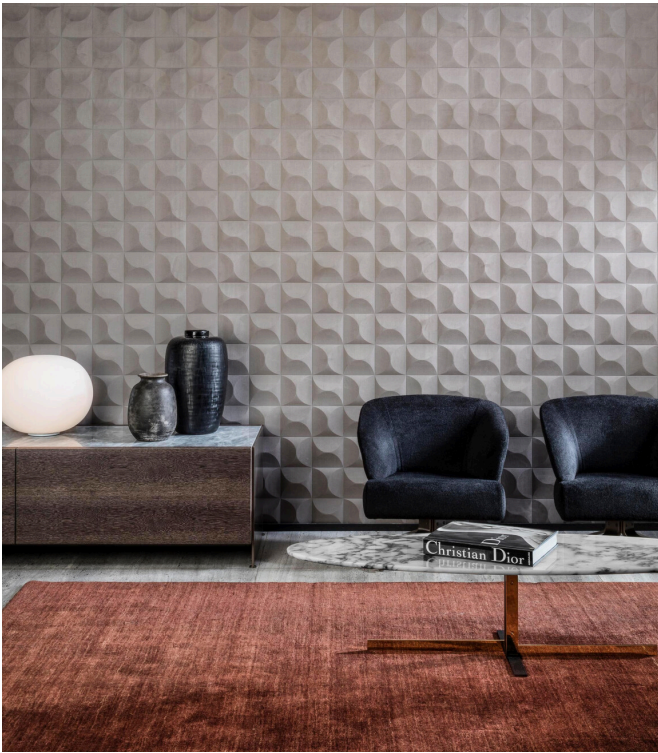

CARRELAGE

Collection Spectra

Story behind the collection

Our team of designers is continually searching for patterns and colours that match the spirit of the times. After the Enigma, Eclipse and Intrigue collections, we embarked on a 3D wallcovering venture called Spectra with harmonious patterns and colours that can find a place in any interior. The combination of the 3D relief, the pattern and the colour always has a balanced look.

Technical specifications

Reference	<u>61513</u>
Product category	Couture
Composition	3D textile wallcovering on non-woven backing
Description	Wallcovering with a smooth and soft look & feel
Dimensions	Width 122 cm (48.03"), sold by the linear metre/yard
Pattern repeat	Straight match 30.5 cm (12.01")
Remark	Stain and water repellent, positive acoustic effect
Adhesive	Arte Clearpro or a good quality dispersion adhesive
How to paste	Paste the wall
Light resistance	Good lightfastness
How to remove	Strippable
Fire retardant EU	D-s1, d0
Fire retardant US	Class A
Maintenance	Spongeable during hanging (dab away damp glue)