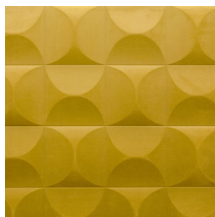

CARRELAGE

Collection Spectra

Story behind the collection

Our team of designers is continually searching for patterns and colours that match the spirit of the times. After the Enigma, Eclipse and Intrigue collections, we embarked on a 3D wallcovering venture called Spectra with harmonious patterns and colours that can find a place in any interior. The combination of the 3D relief, the pattern and the colour always has a balanced look.

Technical specifications

Reference	<u>61513</u>
Product category	Couture
Composition	3D textile wallcovering on non-woven backing
Description	Wallcovering with a smooth and soft look & feel
Dimensions	Width 122 cm (48.03"), sold by the linear metre/yard
Pattern repeat	Straight match 30.5 cm (12.01")
Remark	Stain and water repellent, positive acoustic effect
Adhesive	Arte Clearpro or a good quality dispersion adhesive
How to paste	Paste the wall
Light resistance	Good lightfastness
How to remove	Strippable
Fire retardant EU	D-s1, d0
Fire retardant US	Class A
Maintenance	Spongeable during hanging (dab away damp glue)

Colourways (5)

61510

61511

61512

61513

61514

View

More info? [Click here](#)