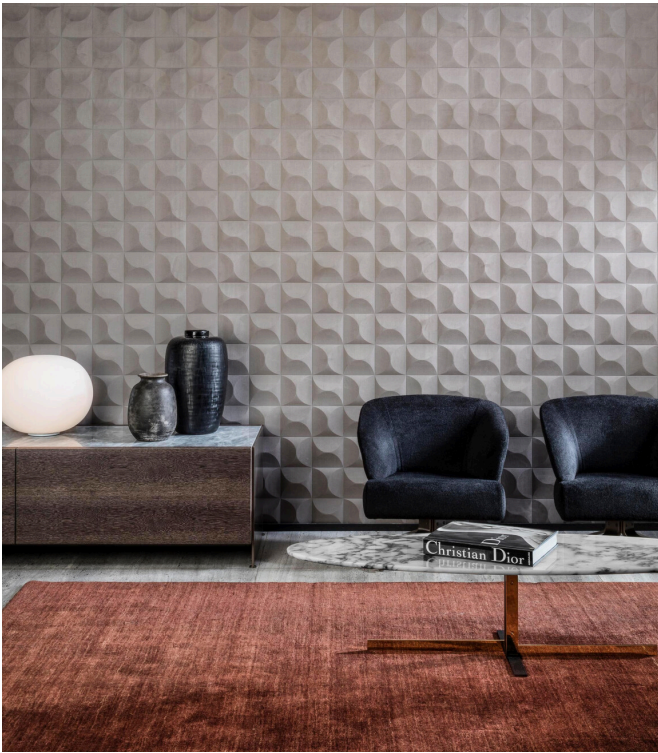

CARRELAGE

Collection Spectra