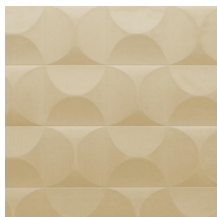

CARRELAGE

Collection Spectra

Story behind the collection

Our team of designers is continually searching for patterns and colours that match the spirit of the times. After the Enigma, Eclipse and Intrigue collections, we embarked on a 3D wallcovering venture called Spectra with harmonious patterns and colours that can find a place in any interior. The combination of the 3D relief, the pattern and the colour always has a balanced look.

Technical specifications

Reference	<u>61513</u>
Product category	Couture
Composition	3D textile wallcovering on non-woven backing
Description	Wallcovering with a smooth and soft look & feel
Dimensions	Width 122 cm (48.03"), sold by the linear metre/yard
Pattern repeat	Straight match 30.5 cm (12.01")
Remark	Stain and water repellent, positive acoustic effect
Adhesive	Arte Clearpro or a good quality dispersion adhesive
How to paste	Paste the wall
Light resistance	Good lightfastness
How to remove	Strippable
Fire retardant EU	D-s1, d0
Fire retardant US	Class A
Maintenance	Spongeable during hanging (dab away damp glue)

Colourways (5)

61510

61511

61512

61513

61514

View

More info? [Click here](#)