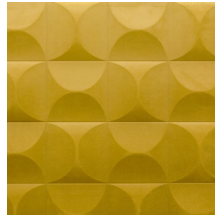

## Story behind the collection

Our team of designers is continually searching for patterns and colours that match the spirit of the times. After the Enigma, Eclipse and Intrigue collections, we embarked on a 3D wallcovering venture called Spectra with harmonious patterns and colours that can find a place in any interior. The combination of the 3D relief, the pattern and the colour always has a balanced look.

## Technical specifications

Reference	<u>61513</u>
Product category	Couture
Composition	3D textile wallcovering on non-woven backing
Description	Wallcovering with a smooth and soft look & feel
Dimensions	Width 122 cm (48.03"), sold by the linear metre/yard
Pattern repeat	Straight match 30.5 cm (12.01")
Remark	Stain and water repellent, positive acoustic effect
Adhesive	Arte Clearpro or a good quality dispersion adhesive
How to paste	Paste the wall
Light resistance	Good lightfastness
How to remove	Strippable
Fire retardant EU	D-s1, d0
Fire retardant US	Class A
Maintenance	Spongeable during hanging (dab away damp glue)

## Colourways (5)

61510

61511

61512

61513

61514