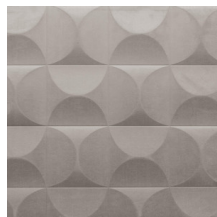

CARRELAGE

Collection Spectra

Story behind the collection

Our team of designers is continually searching for patterns and colours that match the spirit of the times. After the Enigma, Eclipse and Intrigue collections, we embarked on a 3D wallcovering venture called Spectra with harmonious patterns and colours that can find a place in any interior. The combination of the 3D relief, the pattern and the colour always has a balanced look.

Technical specifications

Reference	<u>61513</u>
Product category	Couture
Composition	3D textile wallcovering on non-woven backing
Description	Wallcovering with a smooth and soft look & feel
Dimensions	Width 122 cm (48.03"), sold by the linear metre/yard
Pattern repeat	Straight match 30.5 cm (12.01")
Remark	Stain and water repellent, positive acoustic effect
Adhesive	Arte Clearpro or a good quality dispersion adhesive
How to paste	Paste the wall
Light resistance	Good lightfastness
How to remove	Strippable
Fire retardant EU	D-s1, d0
Fire retardant US	Class A
Maintenance	Spongeable during hanging (dab away damp glue)

Colourways (5)

61510

61511

61512

61513

61514

View

More info? [Click here](#)