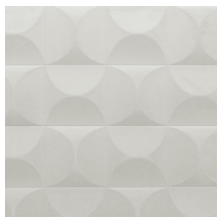

CARRELAGE

Collection Spectra

Story behind the collection

Our team of designers is continually searching for patterns and colours that match the spirit of the times. After the Enigma, Eclipse and Intrigue collections, we embarked on a 3D wallcovering venture called Spectra with harmonious patterns and colours that can find a place in any interior. The combination of the 3D relief, the pattern and the colour always has a balanced look.

Technical specifications

Reference	<u>61513</u>
Product category	Couture
Composition	3D textile wallcovering on non-woven backing
Description	Wallcovering with a smooth and soft look & feel
Dimensions	Width 122 cm (48.03"), sold by the linear metre/yard
Pattern repeat	Straight match 30.5 cm (12.01")
Remark	Stain and water repellent, positive acoustic effect
Adhesive	Arte Clearpro or a good quality dispersion adhesive
How to paste	Paste the wall
Light resistance	Good lightfastness
How to remove	Strippable
Fire retardant EU	D-s1, d0
Fire retardant US	Class A
Maintenance	Spongeable during hanging (dab away damp glue)

Colourways (5)

61510

61511

61512

61513

61514

View

More info? [Click here](#)