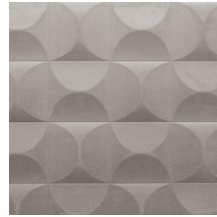

## Story behind the collection

Our team of designers is continually searching for patterns and colours that match the spirit of the times. After the Enigma, Eclipse and Intrigue collections, we embarked on a 3D wallcovering venture called Spectra with harmonious patterns and colours that can find a place in any interior. The combination of the 3D relief, the pattern and the colour always has a balanced look.

## Technical specifications

Reference	<u>61513</u>
Product category	Couture
Composition	3D textile wallcovering on non-woven backing
Description	Wallcovering with a smooth and soft look & feel
Dimensions	Width 122 cm (48.03"), sold by the linear metre/yard
Pattern repeat	Straight match 30.5 cm (12.01")
Remark	Stain and water repellent, positive acoustic effect
Adhesive	Arte Clearpro or a good quality dispersion adhesive
How to paste	Paste the wall
Light resistance	Good lightfastness
How to remove	Strippable
Fire retardant EU	D-s1, d0
Fire retardant US	Class A
Maintenance	Spongeable during hanging (dab away damp glue)

## Colourways (5)

61510

61511

61512

61513

61514