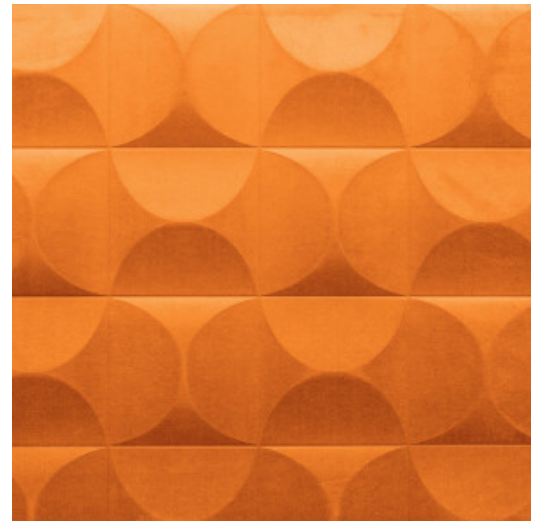

# CARRELAGE

Collection Spectra

## Story behind the collection

Our team of designers is continually searching for patterns and colours that match the spirit of the times. After the Enigma, Eclipse and Intrigue collections, we embarked on a 3D wallcovering venture called Spectra with harmonious patterns and colours that can find a place in any interior. The combination of the 3D relief, the pattern and the colour always has a balanced look.

## Technical specifications

Reference	<u>61513</u>
Product category	Couture
Composition	3D textile wallcovering on non-woven backing
Description	Wallcovering with a smooth and soft look & feel
Dimensions	Width 122 cm (48.03"), sold by the linear metre/yard
Pattern repeat	Straight match 30.5 cm (12.01")
Remark	Stain and water repellent, positive acoustic effect
Adhesive	Arte Clearpro or a good quality dispersion adhesive
How to paste	Paste the wall
Light resistance	Good lightfastness
How to remove	Strippable
Fire retardant EU	D-s1, d0
Fire retardant US	Class A
Maintenance	Spongeable during hanging (dab away damp glue)