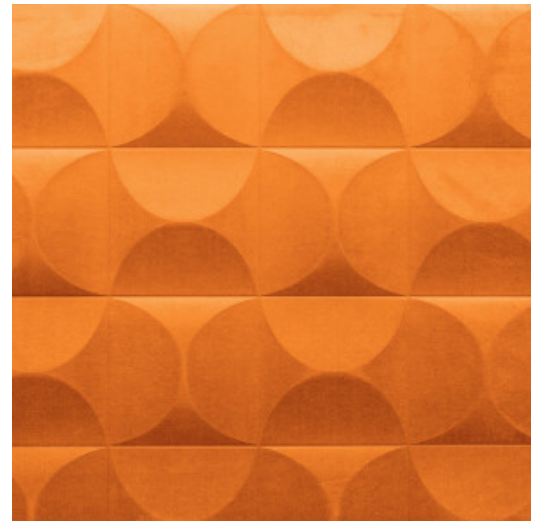

CARRELAGE

Collection Spectra

Story behind the collection

Our team of designers is continually searching for patterns and colours that match the spirit of the times. After the Enigma, Eclipse and Intrigue collections, we embarked on a 3D wallcovering venture called Spectra with harmonious patterns and colours that can find a place in any interior. The combination of the 3D relief, the pattern and the colour always has a balanced look.

Technical specifications

Reference	<u>61513</u>
Product category	Couture
Composition	3D textile wallcovering on non-woven backing
Description	Wallcovering with a smooth and soft look & feel
Dimensions	Width 122 cm (48.03"), sold by the linear metre/yard
Pattern repeat	Straight match 30.5 cm (12.01")
Remark	Stain and water repellent, positive acoustic effect
Adhesive	Arte Clearpro or a good quality dispersion adhesive
How to paste	Paste the wall
Light resistance	Good lightfastness
How to remove	Strippable
Fire retardant EU	D-s1, d0
Fire retardant US	Class A
Maintenance	Spongeable during hanging (dab away damp glue)