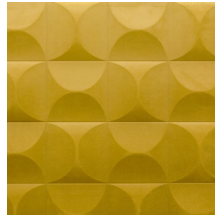

CARRELAGE

Collection Spectra

Story behind the collection

Our team of designers is continually searching for patterns and colours that match the spirit of the times. After the Enigma, Eclipse and Intrigue collections, we embarked on a 3D wallcovering venture called Spectra with harmonious patterns and colours that can find a place in any interior. The combination of the 3D relief, the pattern and the colour always has a balanced look.

Technical specifications

Reference	<u>61514</u>
Product category	Couture
Composition	3D textile wallcovering on non-woven backing
Description	Wallcovering with a smooth and soft look & feel
Dimensions	Width 122 cm (48.03"), sold by the linear metre/yard
Pattern repeat	Straight match 30.5 cm (12.01")
Remark	Stain and water repellent, positive acoustic effect
Adhesive	Arte Clearpro or a good quality dispersion adhesive
How to paste	Paste the wall
Light resistance	Good lightfastness
How to remove	Strippable
Fire retardant EU	D-s1, d0
Fire retardant US	Class A
Maintenance	Spongeable during hanging (dab away damp glue)

Colourways (5)

61510

61511

61512

61513

61514

View

More info? [Click here](#)