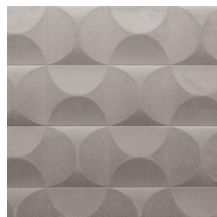

## Story behind the collection

Our team of designers is continually searching for patterns and colours that match the spirit of the times. After the Enigma, Eclipse and Intrigue collections, we embarked on a 3D wallcovering venture called Spectra with harmonious patterns and colours that can find a place in any interior. The combination of the 3D relief, the pattern and the colour always has a balanced look.

## Technical specifications

Reference	<u>61514</u>
Product category	Couture
Composition	3D textile wallcovering on non-woven backing
Description	Wallcovering with a smooth and soft look & feel
Dimensions	Width 122 cm (48.03"), sold by the linear metre/yard
Pattern repeat	Straight match 30.5 cm (12.01")
Remark	Stain and water repellent, positive acoustic effect
Adhesive	Arte Clearpro or a good quality dispersion adhesive
How to paste	Paste the wall
Light resistance	Good lightfastness
How to remove	Strippable
Fire retardant EU	D-s1, d0
Fire retardant US	Class A
Maintenance	Spongeable during hanging (dab away damp glue)

## Colourways (5)

61510

61511

61512

61513

61514