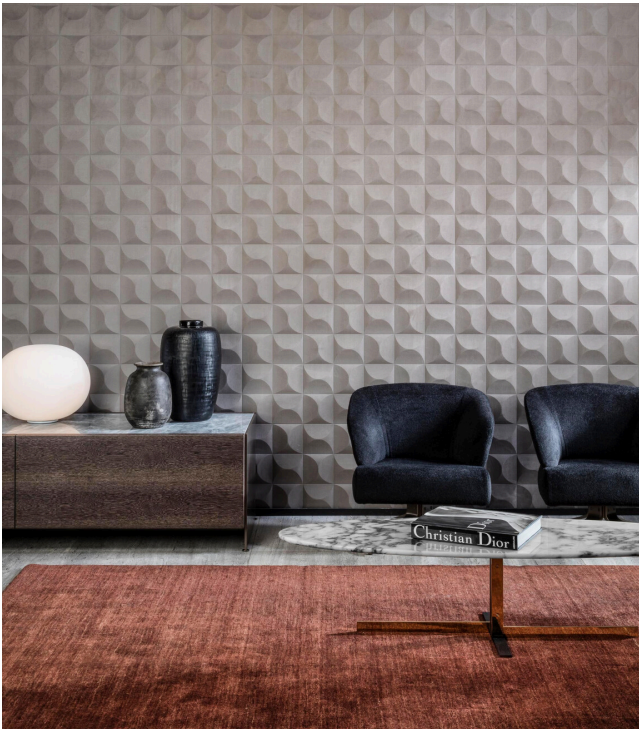

## Story behind the collection

Our team of designers is continually searching for patterns and colours that match the spirit of the times. After the Enigma, Eclipse and Intrigue collections, we embarked on a 3D wallcovering venture called Spectra with harmonious patterns and colours that can find a place in any interior. The combination of the 3D relief, the pattern and the colour always has a balanced look.

## Technical specifications

Reference	<u>61514</u>
Product category	Couture
Composition	3D textile wallcovering on non-woven backing
Description	Wallcovering with a smooth and soft look & feel
Dimensions	Width 122 cm (48.03"), sold by the linear metre/yard
Pattern repeat	Straight match 30.5 cm (12.01")
Remark	Stain and water repellent, positive acoustic effect
Adhesive	Arte Clearpro or a good quality dispersion adhesive
How to paste	Paste the wall
Light resistance	Good lightfastness
How to remove	Strippable
Fire retardant EU	D-s1, d0
Fire retardant US	Class A
Maintenance	Spongeable during hanging (dab away damp glue)