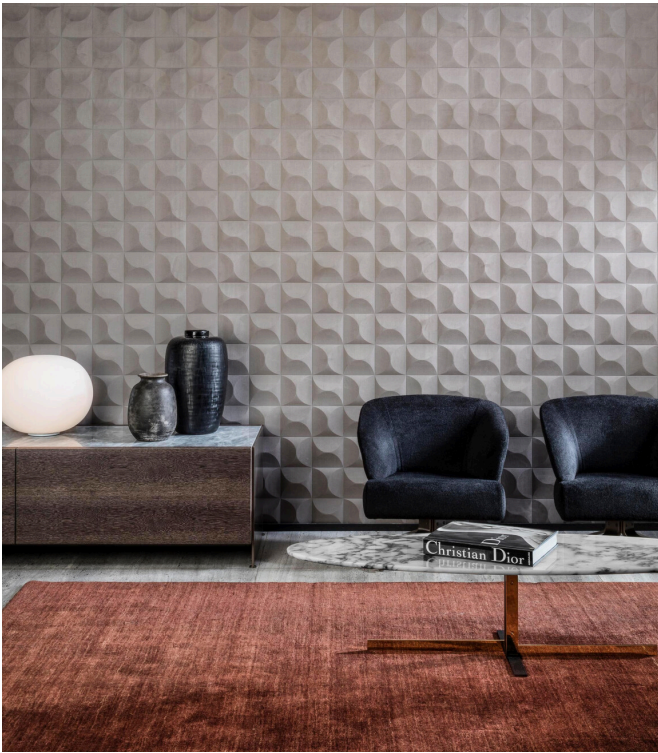

CARRELAGE

Collection Spectra

Story behind the collection

Our team of designers is continually searching for patterns and colours that match the spirit of the times. After the Enigma, Eclipse and Intrigue collections, we embarked on a 3D wallcovering venture called Spectra with harmonious patterns and colours that can find a place in any interior. The combination of the 3D relief, the pattern and the colour always has a balanced look.

Technical specifications

Reference	<u>61514</u>
Product category	Couture
Composition	3D textile wallcovering on non-woven backing
Description	Wallcovering with a smooth and soft look & feel
Dimensions	Width 122 cm (48.03"), sold by the linear metre/yard
Pattern repeat	Straight match 30.5 cm (12.01")
Remark	Stain and water repellent, positive acoustic effect
Adhesive	Arte Clearpro or a good quality dispersion adhesive
How to paste	Paste the wall
Light resistance	Good lightfastness
How to remove	Strippable
Fire retardant EU	D-s1, d0
Fire retardant US	Class A
Maintenance	Spongeable during hanging (dab away damp glue)