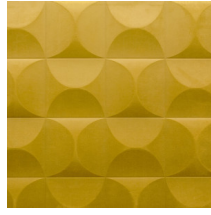

## Story behind the collection

Our team of designers is continually searching for patterns and colours that match the spirit of the times. After the Enigma, Eclipse and Intrigue collections, we embarked on a 3D wallcovering venture called Spectra with harmonious patterns and colours that can find a place in any interior. The combination of the 3D relief, the pattern and the colour always has a balanced look.

## Technical specifications

Reference	<u>61514</u>
Product category	Couture
Composition	3D textile wallcovering on non-woven backing
Description	Wallcovering with a smooth and soft look & feel
Dimensions	Width 122 cm (48.03"), sold by the linear metre/yard
Pattern repeat	Straight match 30.5 cm (12.01")
Remark	Stain and water repellent, positive acoustic effect
Adhesive	Arte Clearpro or a good quality dispersion adhesive
How to paste	Paste the wall
Light resistance	Good lightfastness
How to remove	Strippable
Fire retardant EU	D-s1, d0
Fire retardant US	Class A
Maintenance	Spongeable during hanging (dab away damp glue)

## Colourways (5)

61510

61511

61512

61513

61514