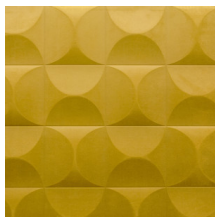

## Story behind the collection

Our team of designers is continually searching for patterns and colours that match the spirit of the times. After the Enigma, Eclipse and Intrigue collections, we embarked on a 3D wallcovering venture called Spectra with harmonious patterns and colours that can find a place in any interior. The combination of the 3D relief, the pattern and the colour always has a balanced look.

## Technical specifications

Reference	<u>61514</u>
Product category	Couture
Composition	3D textile wallcovering on non-woven backing
Description	Wallcovering with a smooth and soft look & feel
Dimensions	Width 122 cm (48.03"), sold by the linear metre/yard
Pattern repeat	Straight match 30.5 cm (12.01")
Remark	Stain and water repellent, positive acoustic effect
Adhesive	Arte Clearpro or a good quality dispersion adhesive
How to paste	Paste the wall
Light resistance	Good lightfastness
How to remove	Strippable
Fire retardant EU	D-s1, d0
Fire retardant US	Class A
Maintenance	Spongeable during hanging (dab away damp glue)

## Colourways (5)

61510

61511

61512

61513

61514