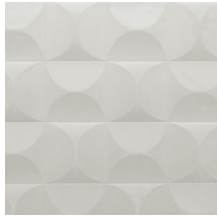

CARRELAGE

Collection Spectra

Story behind the collection

Our team of designers is continually searching for patterns and colours that match the spirit of the times. After the Enigma, Eclipse and Intrigue collections, we embarked on a 3D wallcovering venture called Spectra with harmonious patterns and colours that can find a place in any interior. The combination of the 3D relief, the pattern and the colour always has a balanced look.

Technical specifications

Reference	<u>61514</u>
Product category	Couture
Composition	3D textile wallcovering on non-woven backing
Description	Wallcovering with a smooth and soft look & feel
Dimensions	Width 122 cm (48.03"), sold by the linear metre/yard
Pattern repeat	Straight match 30.5 cm (12.01")
Remark	Stain and water repellent, positive acoustic effect
Adhesive	Arte Clearpro or a good quality dispersion adhesive
How to paste	Paste the wall
Light resistance	Good lightfastness
How to remove	Strippable
Fire retardant EU	D-s1, d0
Fire retardant US	Class A
Maintenance	Spongeable during hanging (dab away damp glue)

Colourways (5)

61510

61511

61512

61513

61514

View

More info? [Click here](#)