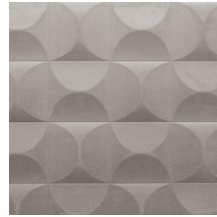

CARRELAGE

Collection Spectra

Story behind the collection

Our team of designers is continually searching for patterns and colours that match the spirit of the times. After the Enigma, Eclipse and Intrigue collections, we embarked on a 3D wallcovering venture called Spectra with harmonious patterns and colours that can find a place in any interior. The combination of the 3D relief, the pattern and the colour always has a balanced look.

Technical specifications

Reference	<u>61514</u>
Product category	Couture
Composition	3D textile wallcovering on non-woven backing
Description	Wallcovering with a smooth and soft look & feel
Dimensions	Width 122 cm (48.03"), sold by the linear metre/yard
Pattern repeat	Straight match 30.5 cm (12.01")
Remark	Stain and water repellent, positive acoustic effect
Adhesive	Arte Clearpro or a good quality dispersion adhesive
How to paste	Paste the wall
Light resistance	Good lightfastness
How to remove	Strippable
Fire retardant EU	D-s1, d0
Fire retardant US	Class A
Maintenance	Spongeable during hanging (dab away damp glue)

Colourways (5)

61510

61511

61512

61513

61514

View

More info? [Click here](#)