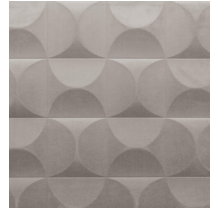

## Story behind the collection

Our team of designers is continually searching for patterns and colours that match the spirit of the times. After the Enigma, Eclipse and Intrigue collections, we embarked on a 3D wallcovering venture called Spectra with harmonious patterns and colours that can find a place in any interior. The combination of the 3D relief, the pattern and the colour always has a balanced look.

## Technical specifications

Reference	<u>61514</u>
Product category	Couture
Composition	3D textile wallcovering on non-woven backing
Description	Wallcovering with a smooth and soft look & feel
Dimensions	Width 122 cm (48.03"), sold by the linear metre/yard
Pattern repeat	Straight match 30.5 cm (12.01")
Remark	Stain and water repellent, positive acoustic effect
Adhesive	Arte Clearpro or a good quality dispersion adhesive
How to paste	Paste the wall
Light resistance	Good lightfastness
How to remove	Strippable
Fire retardant EU	D-s1, d0
Fire retardant US	Class A
Maintenance	Spongeable during hanging (dab away damp glue)

## Colourways (5)

61510

61511

61512

61513

61514