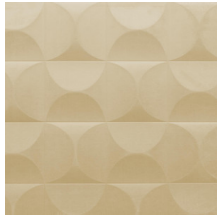

CARRELAGE

Collection Spectra

Story behind the collection

Our team of designers is continually searching for patterns and colours that match the spirit of the times. After the Enigma, Eclipse and Intrigue collections, we embarked on a 3D wallcovering venture called Spectra with harmonious patterns and colours that can find a place in any interior. The combination of the 3D relief, the pattern and the colour always has a balanced look.

Technical specifications

Reference	<u>61514</u>
Product category	Couture
Composition	3D textile wallcovering on non-woven backing
Description	Wallcovering with a smooth and soft look & feel
Dimensions	Width 122 cm (48.03"), sold by the linear metre/yard
Pattern repeat	Straight match 30.5 cm (12.01")
Remark	Stain and water repellent, positive acoustic effect
Adhesive	Arte Clearpro or a good quality dispersion adhesive
How to paste	Paste the wall
Light resistance	Good lightfastness
How to remove	Strippable
Fire retardant EU	D-s1, d0
Fire retardant US	Class A
Maintenance	Spongeable during hanging (dab away damp glue)

Colourways (5)

61510

61511

61512

61513

61514

View

More info? [Click here](#)