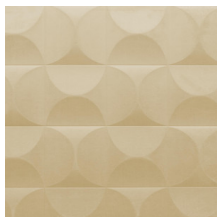

## Story behind the collection

Our team of designers is continually searching for patterns and colours that match the spirit of the times. After the Enigma, Eclipse and Intrigue collections, we embarked on a 3D wallcovering venture called Spectra with harmonious patterns and colours that can find a place in any interior. The combination of the 3D relief, the pattern and the colour always has a balanced look.

## Technical specifications

Reference	<u>61514</u>
Product category	Couture
Composition	3D textile wallcovering on non-woven backing
Description	Wallcovering with a smooth and soft look & feel
Dimensions	Width 122 cm (48.03"), sold by the linear metre/yard
Pattern repeat	Straight match 30.5 cm (12.01")
Remark	Stain and water repellent, positive acoustic effect
Adhesive	Arte Clearpro or a good quality dispersion adhesive
How to paste	Paste the wall
Light resistance	Good lightfastness
How to remove	Strippable
Fire retardant EU	D-s1, d0
Fire retardant US	Class A
Maintenance	Spongeable during hanging (dab away damp glue)

## Colourways (5)

61510

61511

61512

61513

61514