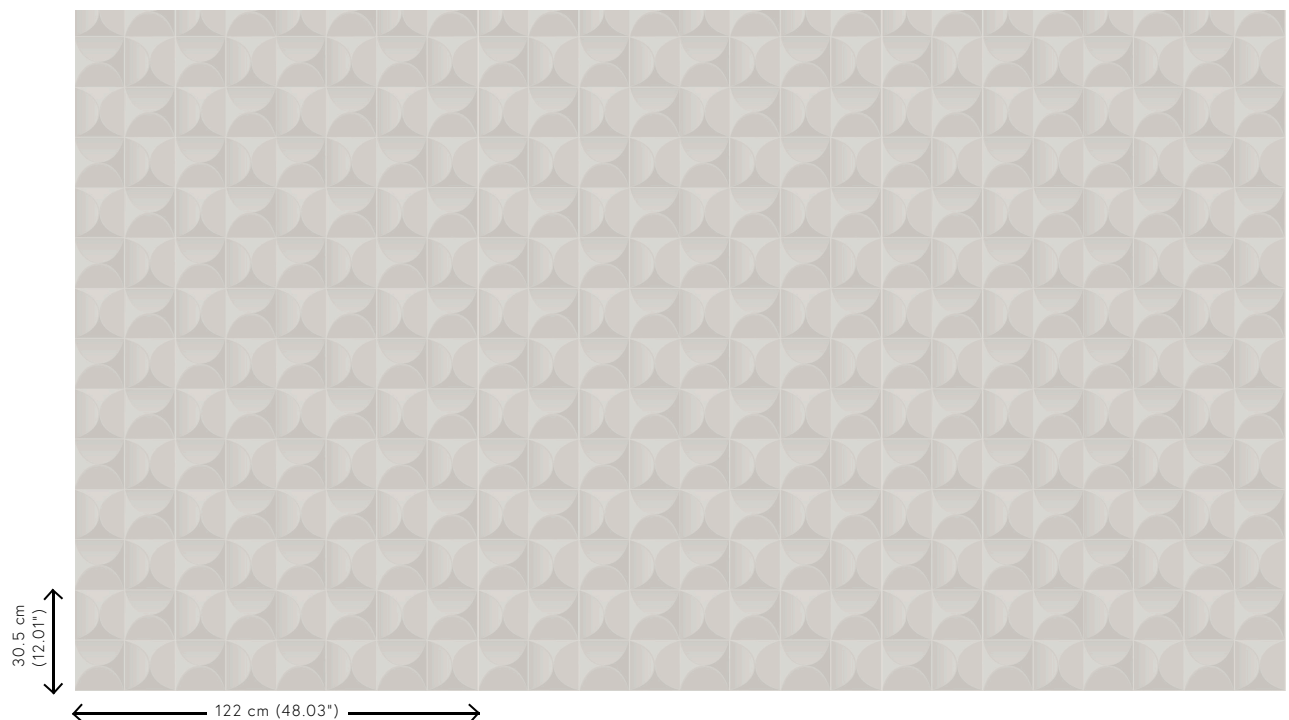

CARRELAGE

Collection Spectra

Story behind the collection

Our team of designers is continually searching for patterns and colours that match the spirit of the times. After the Enigma, Eclipse and Intrigue collections, we embarked on a 3D wallcovering venture called Spectra with harmonious patterns and colours that can find a place in any interior. The combination of the 3D relief, the pattern and the colour always has a balanced look.

Technical specifications

Reference	<u>61514</u>
Product category	Couture
Composition	3D textile wallcovering on non-woven backing
Description	Wallcovering with a smooth and soft look & feel
Dimensions	Width 122 cm (48.03"), sold by the linear metre/yard
Pattern repeat	Straight match 30.5 cm (12.01")
Remark	Stain and water repellent, positive acoustic effect
Adhesive	Arte Clearpro or a good quality dispersion adhesive
How to paste	Paste the wall
Light resistance	Good lightfastness
How to remove	Strippable
Fire retardant EU	D-s1, d0
Fire retardant US	Class A
Maintenance	Spongeable during hanging (dab away damp glue)

Colourways (5)

61510

61511

61512

61513

61514

View

More info? [Click here](#)