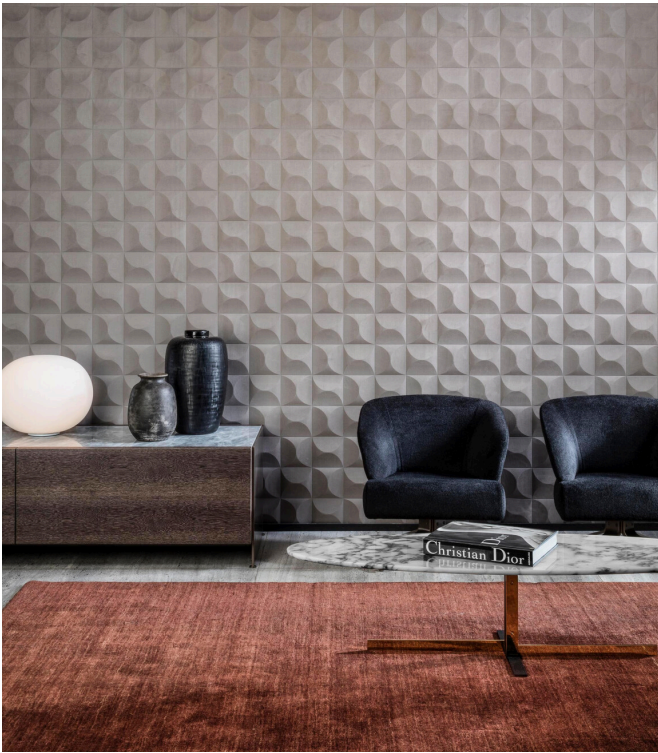

## Story behind the collection

Our team of designers is continually searching for patterns and colours that match the spirit of the times. After the Enigma, Eclipse and Intrigue collections, we embarked on a 3D wallcovering venture called Spectra with harmonious patterns and colours that can find a place in any interior. The combination of the 3D relief, the pattern and the colour always has a balanced look.

## Technical specifications

Reference	<u>61514</u>
Product category	Couture
Composition	3D textile wallcovering on non-woven backing
Description	Wallcovering with a smooth and soft look & feel
Dimensions	Width 122 cm (48.03"), sold by the linear metre/yard
Pattern repeat	Straight match 30.5 cm (12.01")
Remark	Stain and water repellent, positive acoustic effect
Adhesive	Arte Clearpro or a good quality dispersion adhesive
How to paste	Paste the wall
Light resistance	Good lightfastness
How to remove	Strippable
Fire retardant EU	D-s1, d0
Fire retardant US	Class A
Maintenance	Spongeable during hanging (dab away damp glue)