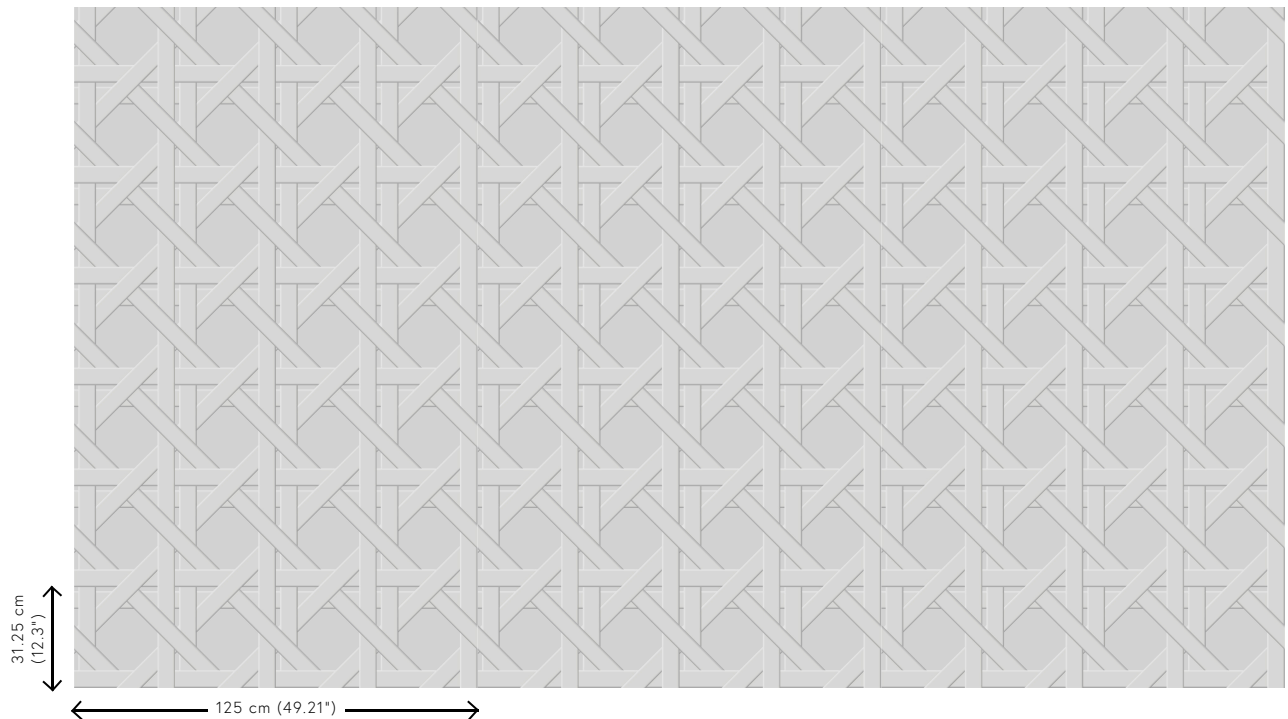

CANNAGE

Collection Spectra

Story behind the collection

Our team of designers is continually searching for patterns and colours that match the spirit of the times. After the Enigma, Eclipse and Intrigue collections, we embarked on a 3D wallcovering venture called Spectra with harmonious patterns and colours that can find a place in any interior. The combination of the 3D relief, the pattern and the colour always has a balanced look.

Technical specifications

Reference	<u>61520</u>
Product category	Couture
Composition	3D textile wallcovering on non-woven backing
Description	Three-dimensional wallcovering with a smooth and soft look & feel
Dimensions	Width 125 cm (49.21"), sold by the linear metre/yard
Pattern repeat	Straight match 31.25 cm (12.30")
Remark	Stain and water repellent, positive acoustic effect
Adhesive	Arte Clearpro or a good quality dispersion adhesive
How to paste	Paste the wall
Light resistance	Good lightfastness
How to remove	Strippable
Fire retardant EU	C-s2, d0
Fire retardant US	Class A
Maintenance	Spongeable during hanging (dab away damp glue)

Colourways (5)

61520

61521

61522

61523

61524

View

More info? [Click here](#)