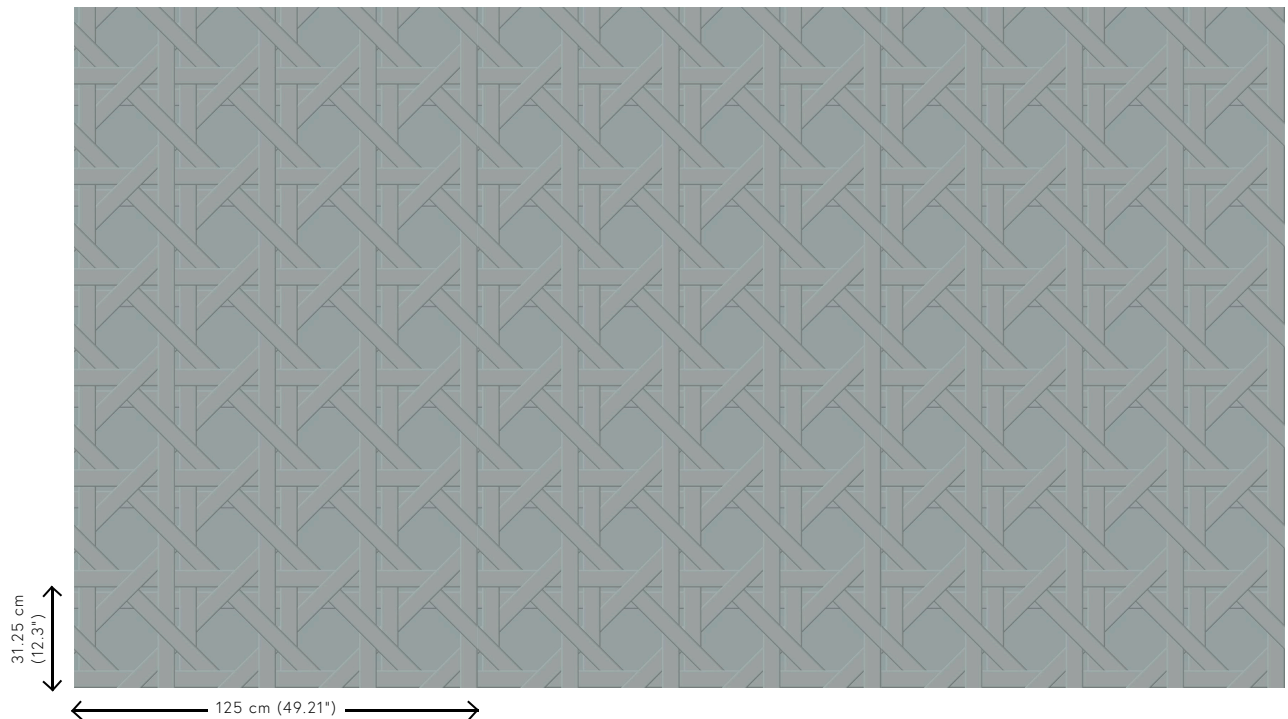

CANNAGE

Collection Spectra

Story behind the collection

Our team of designers is continually searching for patterns and colours that match the spirit of the times. After the Enigma, Eclipse and Intrigue collections, we embarked on a 3D wallcovering venture called Spectra with harmonious patterns and colours that can find a place in any interior. The combination of the 3D relief, the pattern and the colour always has a balanced look.

Technical specifications

Reference	<u>61521</u>
Product category	Couture
Composition	3D textile wallcovering on non-woven backing
Description	Three-dimensional wallcovering with a smooth and soft look & feel
Dimensions	Width 125 cm (49.21"), sold by the linear metre/yard
Pattern repeat	Straight match 31.25 cm (12.30")
Remark	Stain and water repellent, positive acoustic effect
Adhesive	Arte Clearpro or a good quality dispersion adhesive
How to paste	Paste the wall
Light resistance	Good lightfastness
How to remove	Strippable
Fire retardant EU	C-s2, d0
Fire retardant US	Class A
Maintenance	Spongeable during hanging (dab away damp glue)

Colourways (5)

61520

61521

61522

61523

61524

View

More info? [Click here](#)