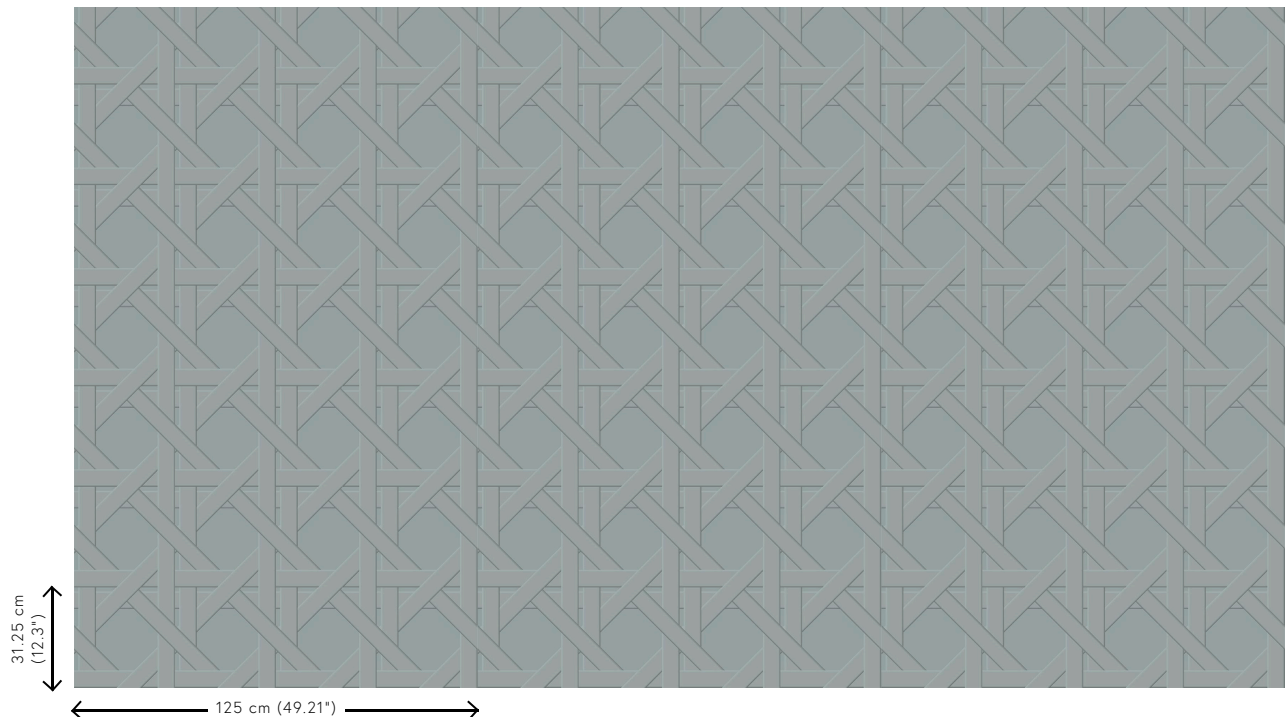

CANNAGE

Collection Spectra

Story behind the collection

Our team of designers is continually searching for patterns and colours that match the spirit of the times. After the Enigma, Eclipse and Intrigue collections, we embarked on a 3D wallcovering venture called Spectra with harmonious patterns and colours that can find a place in any interior. The combination of the 3D relief, the pattern and the colour always has a balanced look.

Technical specifications

Reference	<u>61521</u>
Product category	Couture
Composition	3D textile wallcovering on non-woven backing
Description	Three-dimensional wallcovering with a smooth and soft look & feel
Dimensions	Width 125 cm (49.21"), sold by the linear metre/yard
Pattern repeat	Straight match 31.25 cm (12.30")
Remark	Stain and water repellent, positive acoustic effect
Adhesive	Arte Clearpro or a good quality dispersion adhesive
How to paste	Paste the wall
Light resistance	Good lightfastness
How to remove	Strippable
Fire retardant EU	C-s2, d0
Fire retardant US	Class A
Maintenance	Spongeable during hanging (dab away damp glue)

Colourways (5)

61520

61521

61522

61523

61524

View

More info? [Click here](#)